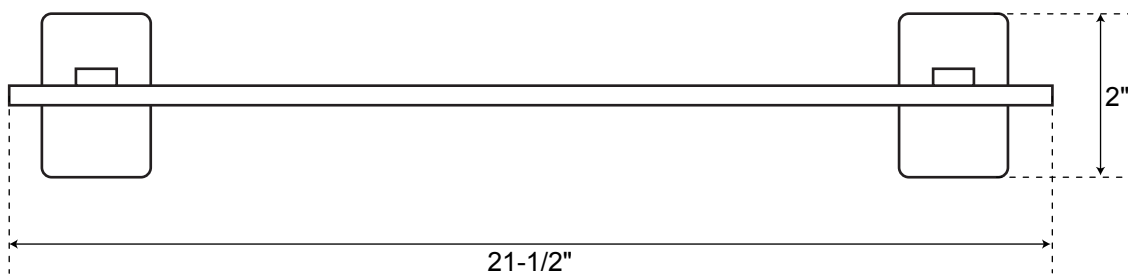

SPECIFICATIONS

Helsinki Tempered Glass Shelf

Overall Dimensions	21-1/2" W x 5-3/4" D (front to back) x 2" H
--------------------	---

All measurements are approximate.

Front

Side