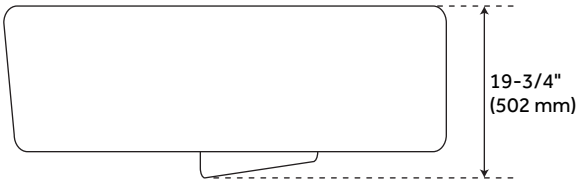

26" BURLESON PORCELAIN WALL-MOUNT SINK

SKU: 424923
Code: SH424923

FEATURES

Installation Type: Wall Mount
Material: Porcelain
Length: 25-3/4"
Width: 19-3/4"
Height: 6-3/8"
Mounting Hardware Included: Yes
Sink Shape: Rectangle
Number of Basins: 1
Sink Installation: Wall Mount
Faucet Centers: Single-Hole
Overflow Hole: Yes
Basin Length: 21"
Basin Width: 12"
Basin Depth: 6-3/8"
Fits Drain Hole Size: 1-1/2"
Drain Included: No
Faucet Included: No
Water Depth to Rim: 6-3/8"
Weight: 49.00

ASME A112.19.2/CSA B45.1
Massachusetts Accepted
LISTED ID: SH129019WH

REVISED 3/14/2024

26" BURLESON PORCELAIN WALL-MOUNT SINK

SKU: 424923
Code: SH424923

ADDITIONAL FEATURES

REVISED 3/14/2024

26" BURLESON PORCELAIN WALL-MOUNT SINK

All dimensions and specifications are nominal and may vary. Use actual products for accuracy in critical situations.