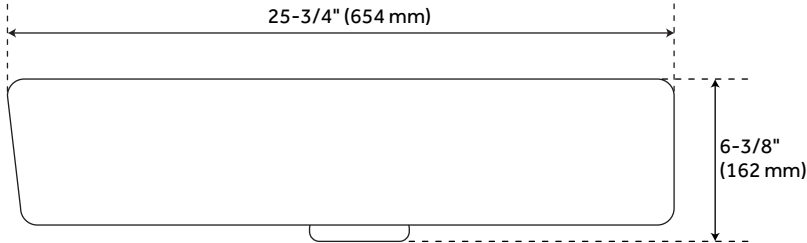

26" BURLESON PORCELAIN WALL-MOUNT SINK

SKU: 424923
Code: SH424923

FEATURES

Installation Type: Wall Mount
Material: Porcelain
Length: 25-3/4"
Width: 19-3/4"
Height: 6-3/8"
Mounting Hardware Included: Yes
Sink Shape: Rectangle
Number of Basins: 1
Sink Installation: Wall Mount
Faucet Centers: Single-Hole
Overflow Hole: Yes
Basin Length: 21"
Basin Width: 12"
Basin Depth: 6-3/8"
Fits Drain Hole Size: 1-1/2"
Drain Included: No
Faucet Included: No
Water Depth to Rim: 6-3/8"
Weight: 49.00

ASME A112.19.2/CSA B45.1
Massachusetts Accepted
LISTED ID: SH129019WH

REVISED 3/14/2024

26" BURLESON PORCELAIN WALL-MOUNT SINK

SKU: 424923
Code: SH424923

ADDITIONAL FEATURES

REVISED 3/14/2024

26" BURLESON PORCELAIN WALL-MOUNT SINK

All dimensions and specifications are nominal and may vary. Use actual products for accuracy in critical situations.