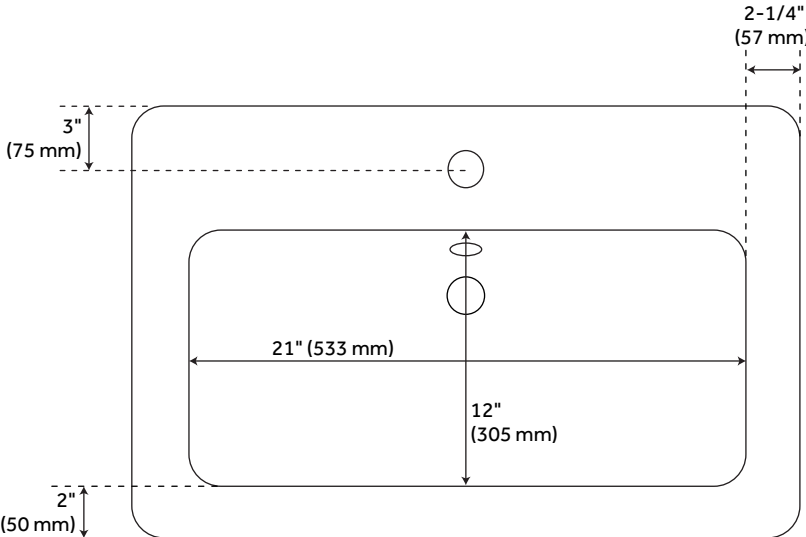

26" BURLESON PORCELAIN WALL-MOUNT SINK

SKU: 424923
Code: SH424923

FEATURES

Installation Type: Wall Mount
Material: Porcelain
Length: 25-3/4"
Width: 19-3/4"
Height: 6-3/8"
Mounting Hardware Included: Yes
Sink Shape: Rectangle
Number of Basins: 1
Sink Installation: Wall Mount
Faucet Centers: Single-Hole
Overflow Hole: Yes
Basin Length: 21"
Basin Width: 12"
Basin Depth: 6-3/8"
Fits Drain Hole Size: 1-1/2"
Drain Included: No
Faucet Included: No
Water Depth to Rim: 6-3/8"
Weight: 49.00

ASME A112.19.2/CSA B45.1
Massachusetts Accepted
LISTED ID: SH129019WH

REVISED 3/14/2024

26" BURLESON PORCELAIN WALL-MOUNT SINK

SKU: 424923
Code: SH424923

ADDITIONAL FEATURES

REVISED 3/14/2024

26" BURLESON PORCELAIN WALL-MOUNT SINK

All dimensions and specifications are nominal and may vary. Use actual products for accuracy in critical situations.