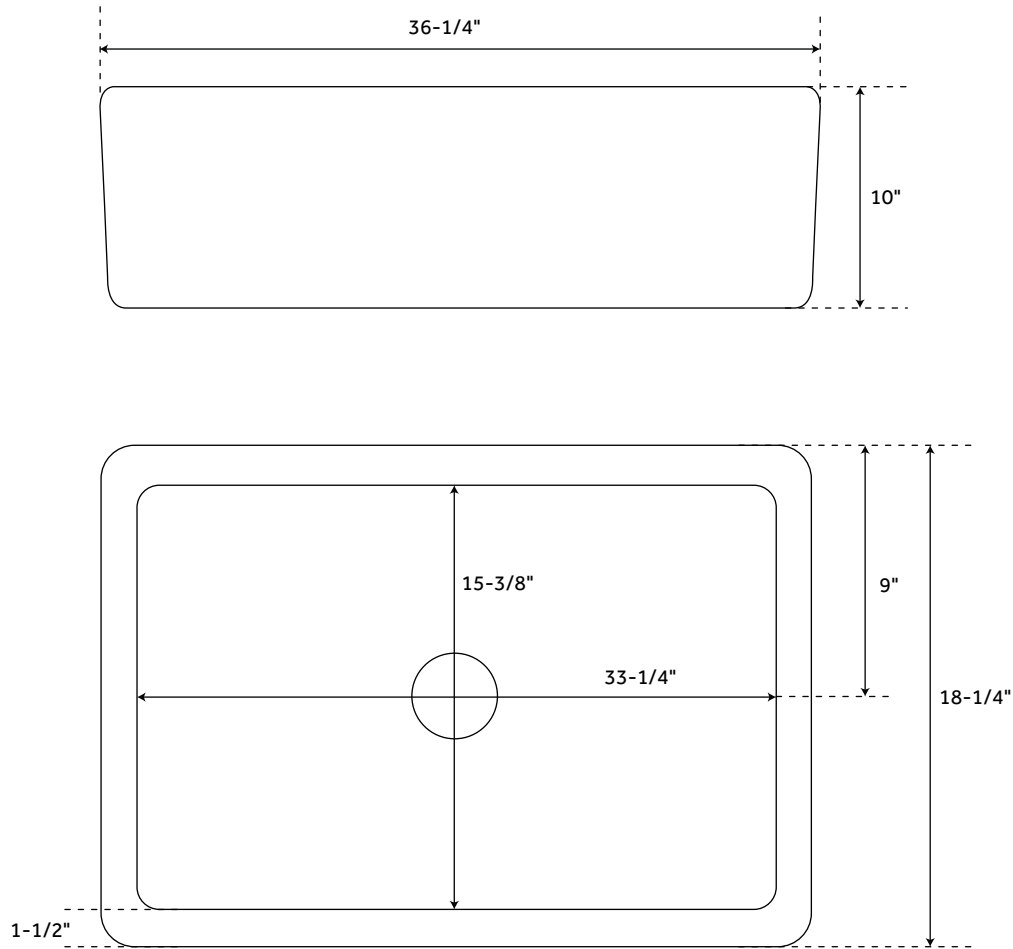

36" MITZY

REVERSIBLE FIRECLAY FARMHOUSE SINK - FLUTED APRON

SKU: 933201, 933889, 933891

FEATURES

Material: Fireclay
Basin Split: Single
Apron Design: Fluted
Faucet Centers: No Faucet Hole
Number of Basins: 1
Length: 36-1/4"
Width: 18-1/4"
Height: 10"
Basin Length: 33-1/4"
Basin Width: 15-3/8"
Water Depth to Rim: 9-1/8"
Apron Front Rim Thickness: 1-1/2"
Side and Back Rim Thickness: 1-1/2"
Faucet Included: No
Faucet Holes: No Faucet Hole
Drain Included: Optional
Fits Drain Hole Size: 3-1/2"
Reversible Mounting: Yes
Exterior Treatment: Smooth
Interior Treatment: Smooth