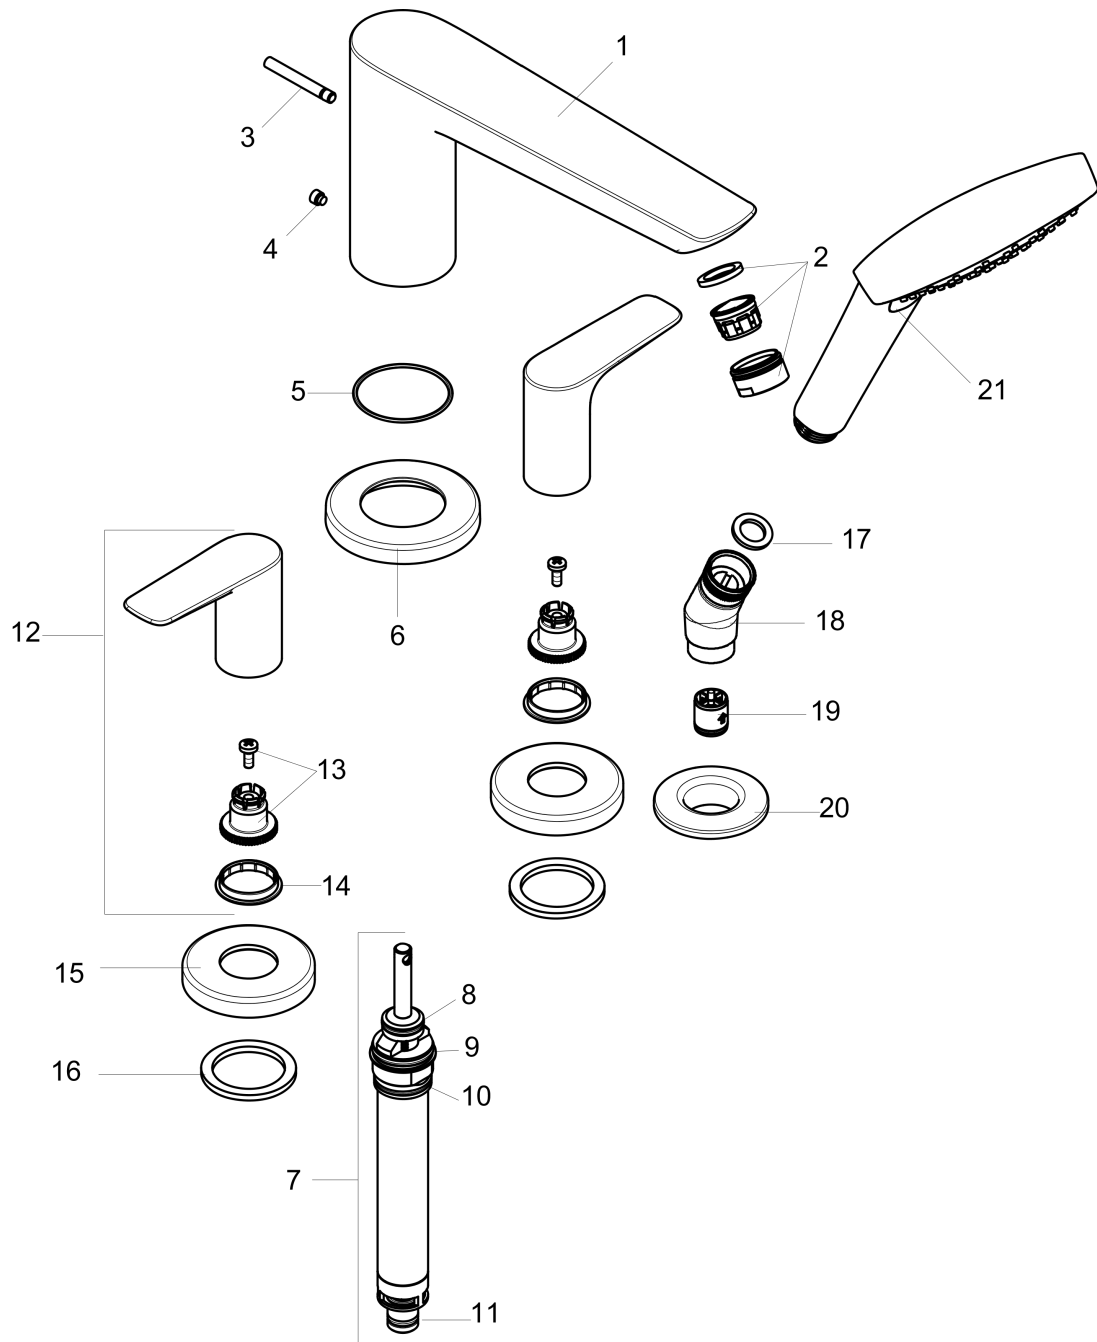

**Talis E**  
**4-Hole Roman Tub Set Trim with 1.8 GPM Handshower**  
 Finishes : **brushed nickel** Part no. : **71744821**

**Exploded drawing**

Year of production: >07/18

**Talis E**  
**4-Hole Roman Tub Set Trim with 1.8 GPM Handshower**  
 Finishes : **brushed nickel** Part no. : **71744821**

## Spare parts list

Year of production: >07/18

Pos.	Description	Part no.	Price	PU
1	spout cpl.	92780820	-	1
4	aerator M24x1 (30 l/min)	96512820	-	1
2	diverter knob	98707820	-	1
3	hollow set screw M6x6	97660000	-	1
5	O-ring 41x1,5	98168000	-	1
6	escutcheon Ø 70 mm	97779820	-	1
7	selector assy	96775000	-	1
8	O-Ring 14x2,5	98189000	-	1
9	O-Ring 23x2,5	98183000	-	1
10	O-Ring 22x2	98185000	-	1
11	O-ring 9x2,5	98217000	-	1
12	handle	92779820	-	1
13	handle fixing set	94184000	-	1
14	set of color-rings cold / hot water	95819000	-	1
15	escutcheon	31098820	-	1
16	flat seal	98749000	-	1
17	filter packing	94246000	-	1
18	shower holder	28071820	-	1
19	set of non return valves DW 15	94074000	-	1
20	escutcheon Ø 52 mm	97159820	-	1
21	handshower	04752820	-	1