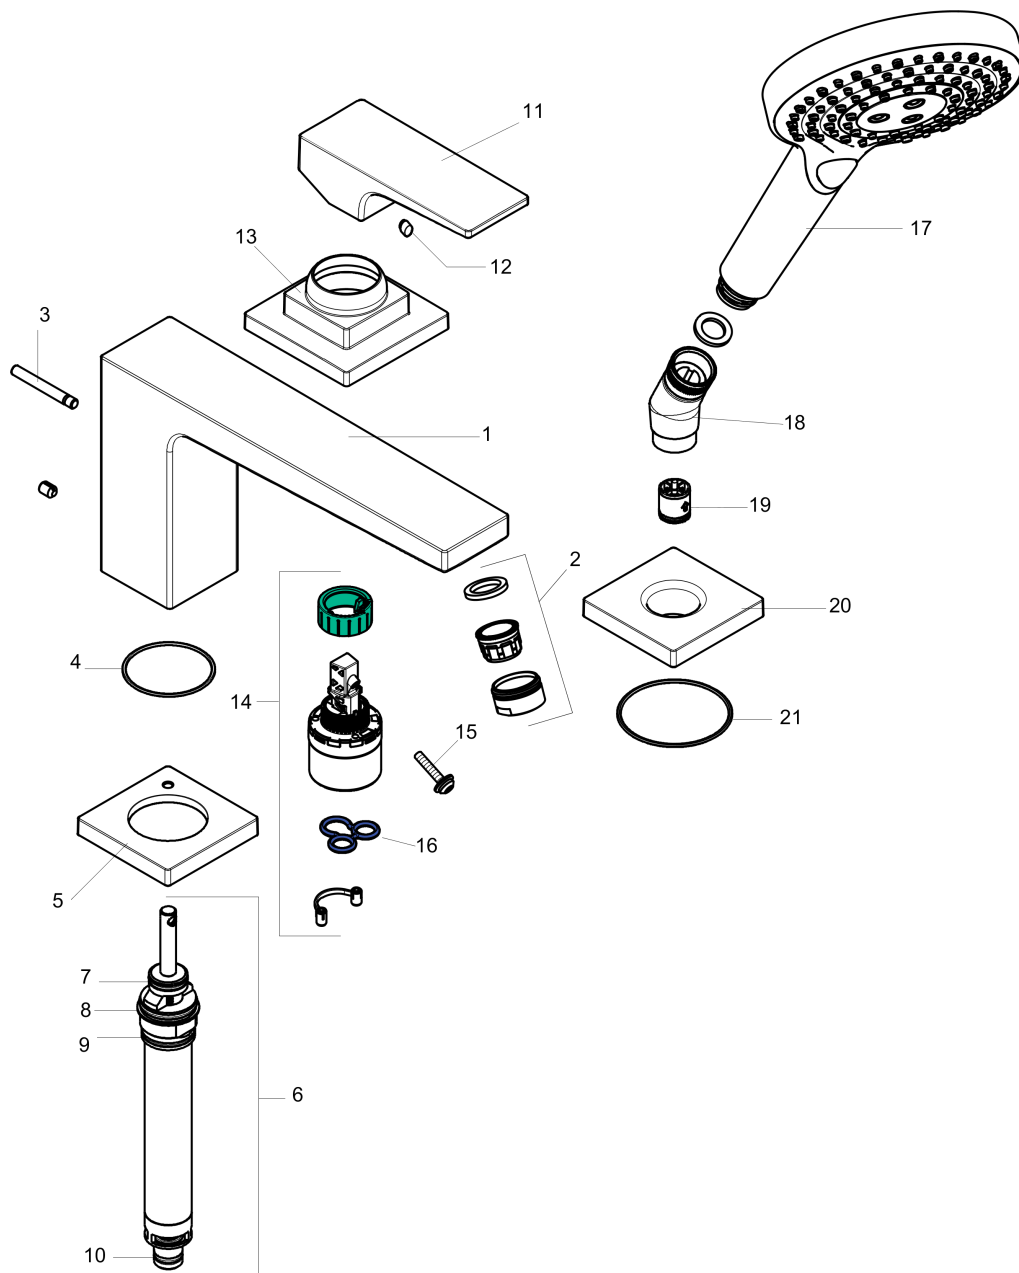

**Metropol**  
**3-Hole Roman Tub Set Trim with Lever Handle and 1.75 GPM Handshower**  
 Finishes : **chrome** Part no. : **32556001**

**Description**

**Features**

- consists of: Handshower
- Ceramic cartridge
- Integrated double backflow prevention

**Item details**

List Price \$ 747.00

**Technology**

**Compliance**

**Product image**

**Scale drawing**

**Metropol**  
**3-Hole Roman Tub Set Trim with Lever Handle and 1.75 GPM Handshower**  
 Finishes : **chrome** Part no. : **32556001**

Exploded drawing

Year of production: >07/18

**Metropol****3-Hole Roman Tub Set Trim with Lever Handle and 1.75 GPM Handshower**Finishes : **chrome** Part no. : **32556001****Spare parts list**

Year of production: &gt;07/18

Pos.	Description	Part no.	Price	PU
1	spout cpl.	93151000	-	1
2	aerator M24x1 (30 l/min)	96512000	-	1
3	diverter knob	98707000	-	1
4	O-ring 41x1,5	98168000	-	1
5	escutcheon for spout	93152000	-	1
6	selector assy	96775000	-	1
7	O-Ring 14x2,5	98189000	-	1
8	O-Ring 23x2,5	98183000	-	1
9	O-Ring 22x2	98185000	-	1
10	O-ring 9x2,5	98217000	-	1
11	handle	93075000	-	1
12	screw cover	96338000	-	1
13	escutcheon	93138000	-	1
14	cartridge, assy	92730000	-	1
15	locking screw for handle	95140000	-	1
16	seal	95008000	-	1
17	handshower	26036001	-	1
18	shower holder	28071000	-	1
19	set of non return valves DW 15	94074000	-	1
20	escutcheon for shower holder	93153000	-	1
21	O-ring 56x2	98468000	-	1