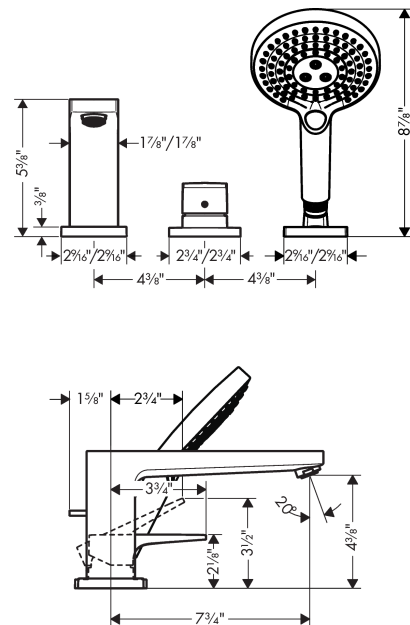

**Metropol**  
**3-Hole Roman Tub Set Trim with Lever Handle and 1.75 GPM Handshower**  
 Finishes : **chrome** Part no. : **32556001**

**Description**

**Features**

- consists of: Handshower
- Ceramic cartridge
- Integrated double backflow prevention

**Item details**

List Price \$ 747.00

**Technology**

**Compliance**

**Product image**

**Scale drawing**

**Metropol**  
**3-Hole Roman Tub Set Trim with Lever Handle and 1.75 GPM Handshower**  
 Finishes : **chrome** Part no. : **32556001**

Exploded drawing

Year of production: >07/18

**Metropol****3-Hole Roman Tub Set Trim with Lever Handle and 1.75 GPM Handshower**Finishes : **chrome** Part no. : **32556001****Spare parts list**

Year of production: &gt;07/18

Pos.	Description	Part no.	Price	PU
1	spout cpl.	93151000	-	1
2	aerator M24x1 (30 l/min)	96512000	-	1
3	diverter knob	98707000	-	1
4	O-ring 41x1,5	98168000	-	1
5	escutcheon for spout	93152000	-	1
6	selector assy	96775000	-	1
7	O-Ring 14x2,5	98189000	-	1
8	O-Ring 23x2,5	98183000	-	1
9	O-Ring 22x2	98185000	-	1
10	O-ring 9x2,5	98217000	-	1
11	handle	93075000	-	1
12	screw cover	96338000	-	1
13	escutcheon	93138000	-	1
14	cartridge, assy	92730000	-	1
15	locking screw for handle	95140000	-	1
16	seal	95008000	-	1
17	handshower	26036001	-	1
18	shower holder	28071000	-	1
19	set of non return valves DW 15	94074000	-	1
20	escutcheon for shower holder	93153000	-	1
21	O-ring 56x2	98468000	-	1