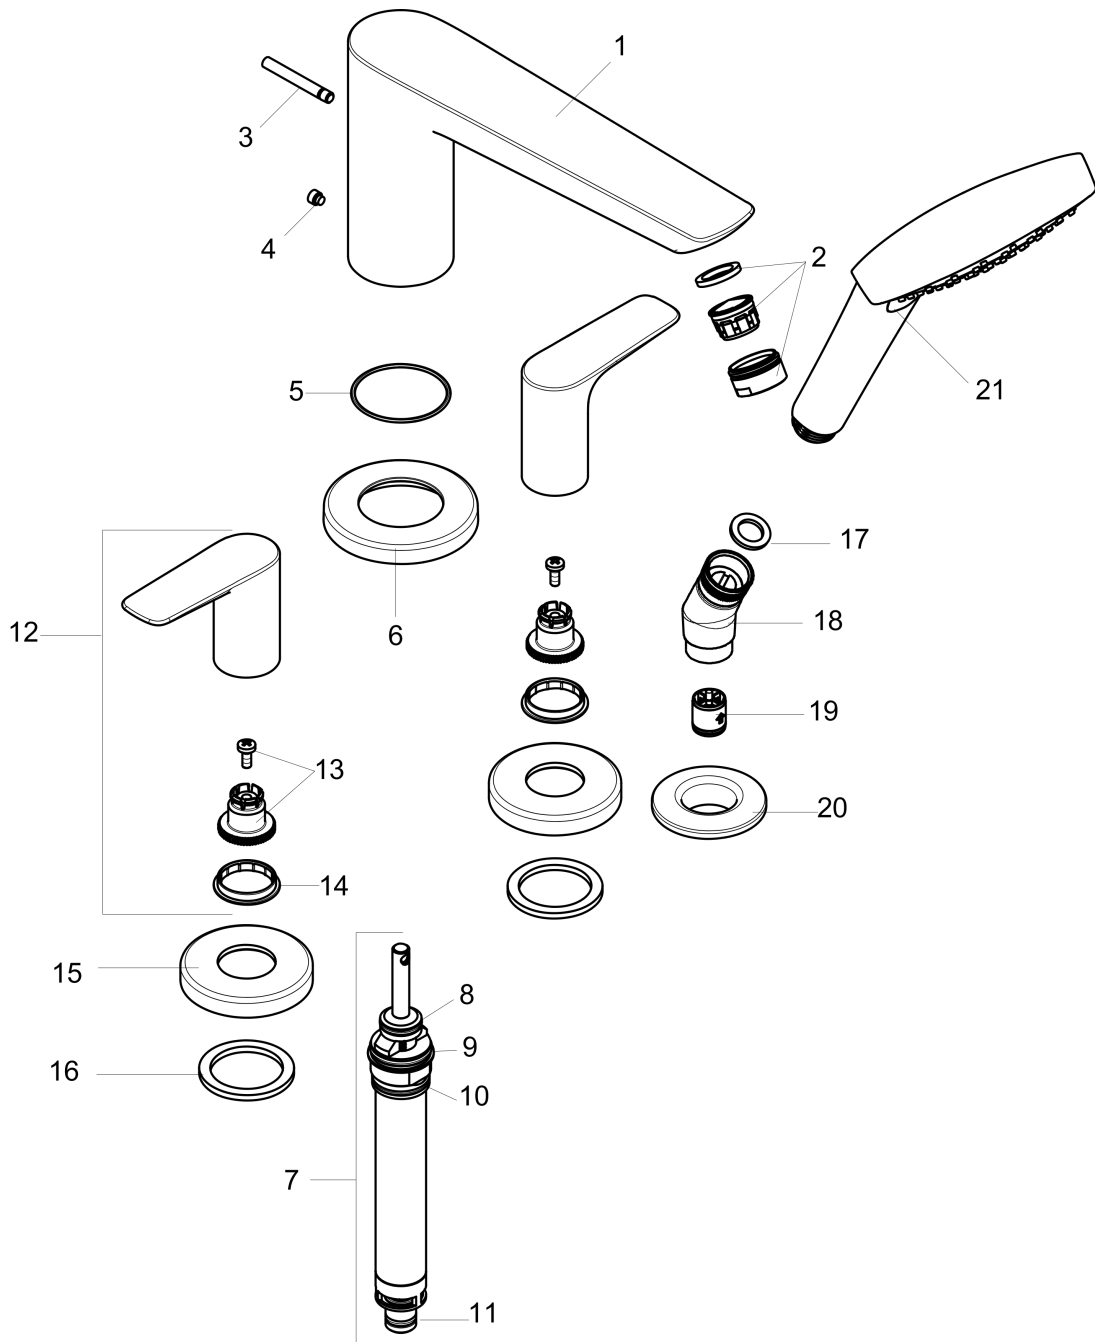

**Talis E**  
**4-Hole Roman Tub Set Trim with 1.8 GPM Handshower**  
 Finishes : **chrome**    Part no. : **71744001**

Description

**Features**

- consists of: Handshower,
- 90° ceramic valves
- Integrated double backflow prevention

Item details

List Price \$ 457.00

Technology

Compliance

Product image

Scale drawing

**Talis E**  
**4-Hole Roman Tub Set Trim with 1.8 GPM Handshower**  
 Finishes : **chrome** Part no. : **71744001**

Exploded drawing

Year of production: >07/18

**Talis E**  
**4-Hole Roman Tub Set Trim with 1.8 GPM Handshower**  
 Finishes : **chrome** Part no. : **71744001**

## Spare parts list

Year of production: >07/18

Pos.	Description	Part no.	Price	PU
1	spout cpl.	92780000	-	1
2	aerator M24x1 (30 l/min)	96512000	-	1
3	diverter knob	98707000	-	1
4	hollow set screw M6x6	97660000	-	1
5	O-ring 41x1,5	98168000	-	1
6	escutcheon Ø 70 mm	97779000	-	1
7	selector assy	96775000	-	1
8	O-Ring 14x2,5	98189000	-	1
9	O-Ring 23x2,5	98183000	-	1
10	O-Ring 22x2	98185000	-	1
11	O-ring 9x2,5	98217000	-	1
12	handle	92779000	-	1
13	handle fixing set	94184000	-	1
14	set of color-rings cold / hot water	95819000	-	1
15	escutcheon	31098000	-	1
16	flat seal	98749000	-	1
17	filter packing	94246000	-	1
18	shower holder	28071000	-	1
19	set of non return valves DW 15	94074000	-	1
20	escutcheon Ø 52 mm	97159820	-	1
21	handshower	04752000	-	1