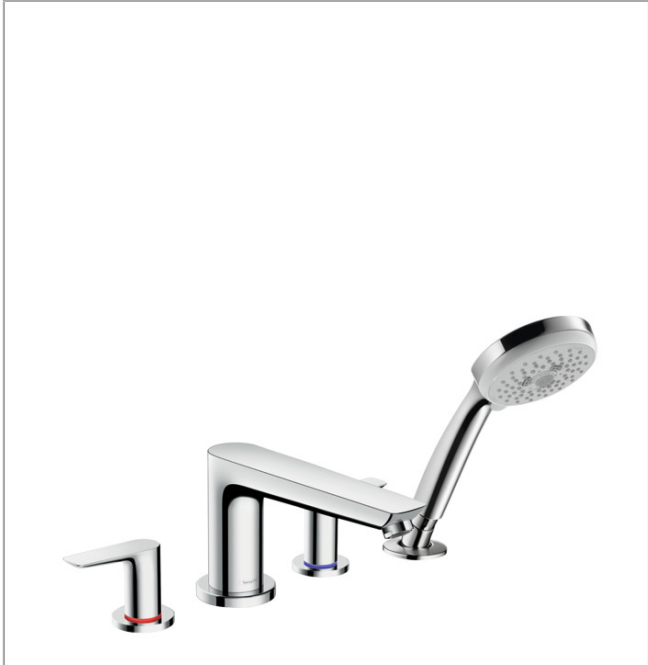

**Talis E**  
**4-Hole Roman Tub Set Trim with 1.8 GPM Handshower**  
 Finishes : **chrome**    Part no. : **71744001**

Description

**Features**

- consists of: Handshower,
- 90° ceramic valves
- Integrated double backflow prevention

Item details

List Price \$ 457.00

Technology

Compliance

Product image

Scale drawing

**Talis E**  
**4-Hole Roman Tub Set Trim with 1.8 GPM Handshower**  
 Finishes : **chrome** Part no. : **71744001**

Exploded drawing

Year of production: >07/18

**Talis E**  
**4-Hole Roman Tub Set Trim with 1.8 GPM Handshower**  
 Finishes : **chrome** Part no. : **71744001**

## Spare parts list

Year of production: >07/18

Pos.	Description	Part no.	Price	PU
1	spout cpl.	92780000	-	1
2	aerator M24x1 (30 l/min)	96512000	-	1
3	diverter knob	98707000	-	1
4	hollow set screw M6x6	97660000	-	1
5	O-ring 41x1,5	98168000	-	1
6	escutcheon Ø 70 mm	97779000	-	1
7	selector assy	96775000	-	1
8	O-Ring 14x2,5	98189000	-	1
9	O-Ring 23x2,5	98183000	-	1
10	O-Ring 22x2	98185000	-	1
11	O-ring 9x2,5	98217000	-	1
12	handle	92779000	-	1
13	handle fixing set	94184000	-	1
14	set of color-rings cold / hot water	95819000	-	1
15	escutcheon	31098000	-	1
16	flat seal	98749000	-	1
17	filter packing	94246000	-	1
18	shower holder	28071000	-	1
19	set of non return valves DW 15	94074000	-	1
20	escutcheon Ø 52 mm	97159820	-	1
21	handshower	04752000	-	1