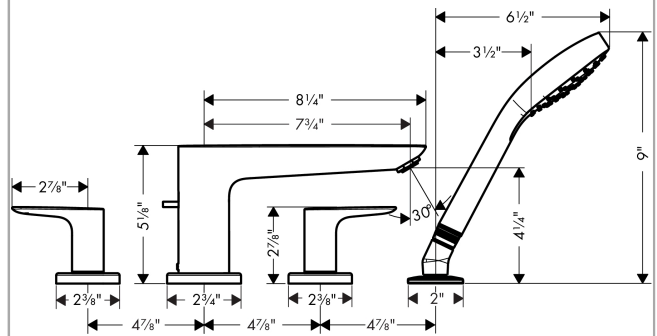

**Talis E**  
**4-Hole Roman Tub Set Trim with 1.8 GPM Handshower**  
 Finishes : **chrome**    Part no. : **71744001**

Description

**Features**

- consists of: Handshower,
- 90° ceramic valves
- Integrated double backflow prevention

Item details

List Price \$ 457.00

Technology

Compliance

Product image

Scale drawing

**Talis E**  
**4-Hole Roman Tub Set Trim with 1.8 GPM Handshower**  
 Finishes : **chrome** Part no. : **71744001**

Exploded drawing

Year of production: >07/18

**Talis E**  
**4-Hole Roman Tub Set Trim with 1.8 GPM Handshower**  
 Finishes : **chrome** Part no. : **71744001**

## Spare parts list

Year of production: >07/18

Pos.	Description	Part no.	Price	PU
1	spout cpl.	92780000	-	1
2	aerator M24x1 (30 l/min)	96512000	-	1
3	diverter knob	98707000	-	1
4	hollow set screw M6x6	97660000	-	1
5	O-ring 41x1,5	98168000	-	1
6	escutcheon Ø 70 mm	97779000	-	1
7	selector assy	96775000	-	1
8	O-Ring 14x2,5	98189000	-	1
9	O-Ring 23x2,5	98183000	-	1
10	O-Ring 22x2	98185000	-	1
11	O-ring 9x2,5	98217000	-	1
12	handle	92779000	-	1
13	handle fixing set	94184000	-	1
14	set of color-rings cold / hot water	95819000	-	1
15	escutcheon	31098000	-	1
16	flat seal	98749000	-	1
17	filter packing	94246000	-	1
18	shower holder	28071000	-	1
19	set of non return valves DW 15	94074000	-	1
20	escutcheon Ø 52 mm	97159820	-	1
21	handshower	04752000	-	1