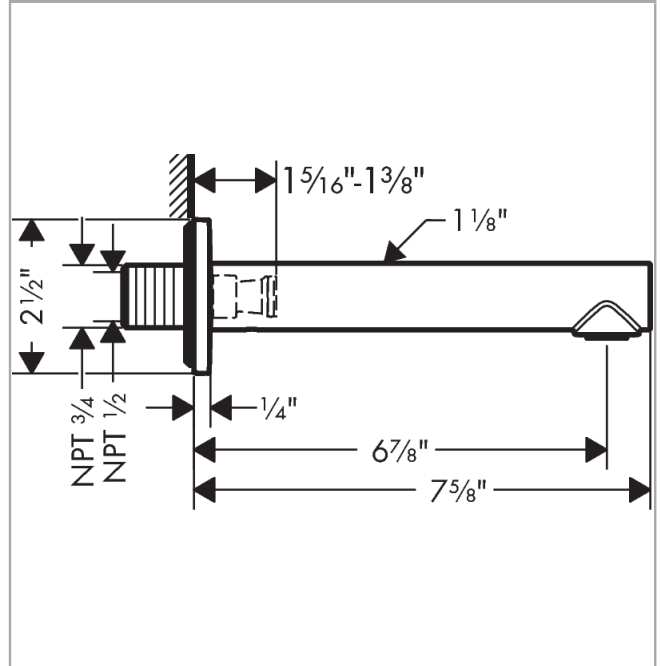

**AXOR Uno
Tub Spout Straight**

Finishes : **brushed nickel** Part no. : **45410821**

Description

Features

- Solid brass
- Includes: 1/2" female and 3/4" male adaptor

Product image

Scale drawing

AXOR Uno
Tub Spout Straight
Finishes : **brushed nickel** Part no. : **45410821**

Exploded drawing

Year of production: >07/18

AXOR Uno
Tub Spout Straight
 Finishes : **brushed nickel** Part no. : **45410821**

Spare parts list

Year of production: >07/18

Pos.	Description	Part no.	PC	PU
1	O-ring 13x2	98128000	0	1
2	seal	97530000	0	1
3	O-ring 18x1,5	98231000	0	1
4	O-ring 20x1,5	98197000	0	1
5	aerator M24x1 C	92934000	0	1
6	special tool	95290000	0	1