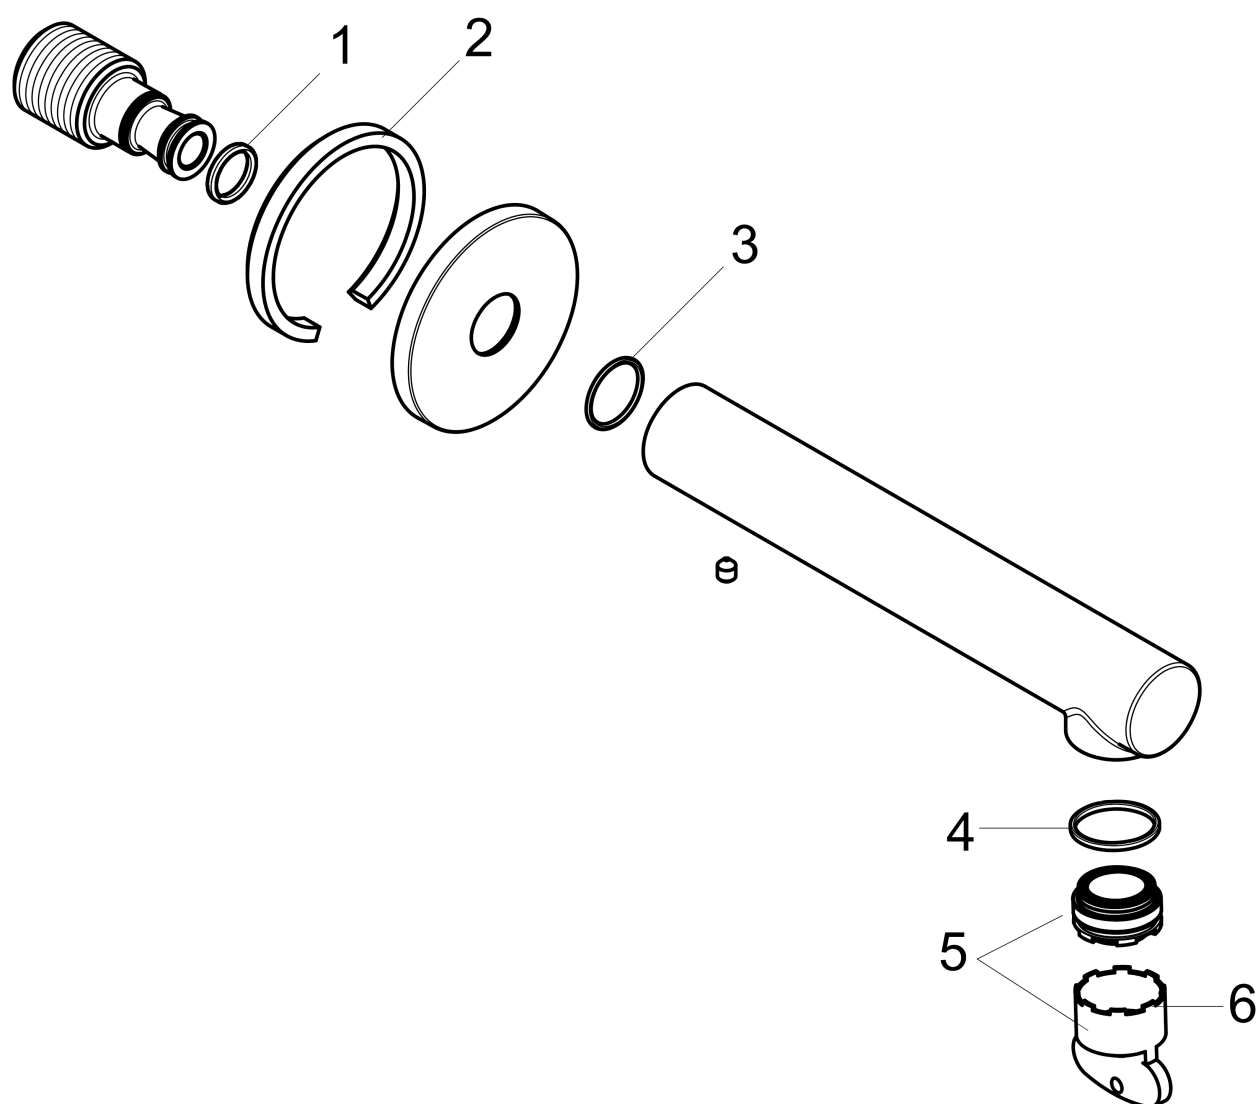

**AXOR Uno
Tub Spout Straight**

Finishes : **brushed nickel** Part no. : **45410821**

Description

Features

- Solid brass
- Includes: 1/2" female and 3/4" male adaptor

Product image

Scale drawing

AXOR Uno
Tub Spout Straight
Finishes : **brushed nickel** Part no. : **45410821**

Exploded drawing

Year of production: >07/18

AXOR Uno
Tub Spout Straight
 Finishes : **brushed nickel** Part no. : **45410821**

Spare parts list

Year of production: >07/18

Pos.	Description	Part no.	PC	PU
1	O-ring 13x2	98128000	0	1
2	seal	97530000	0	1
3	O-ring 18x1,5	98231000	0	1
4	O-ring 20x1,5	98197000	0	1
5	aerator M24x1 C	92934000	0	1
6	special tool	95290000	0	1