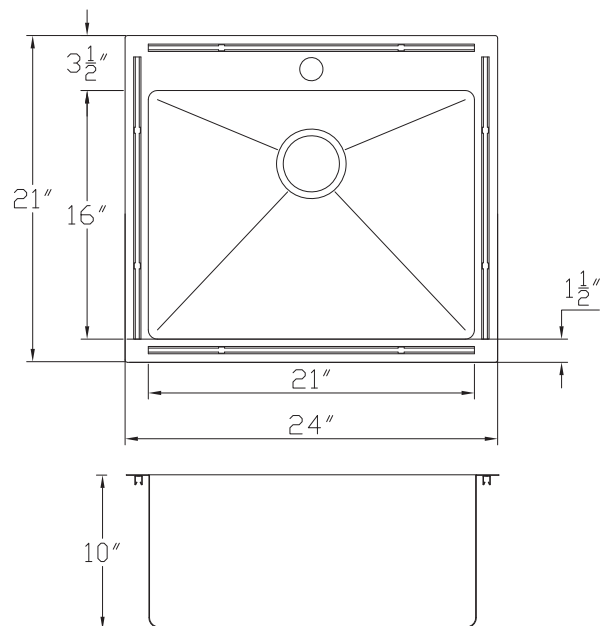

Fabricated Sink Series

MNO2421SRTM

Dualmount Single Bowl Sink

Dimensions : 24" x 21" x 10"

Thickness : 16 Gauge

Features

- Type 304 stainless steel
- Sound deadening pads
- Undercoated
- 3-1/2" (90mm) drain opening
- Template
- Deluxe accessories

Strainer

Grid

Finish : Satin

Mounting: Dualmount