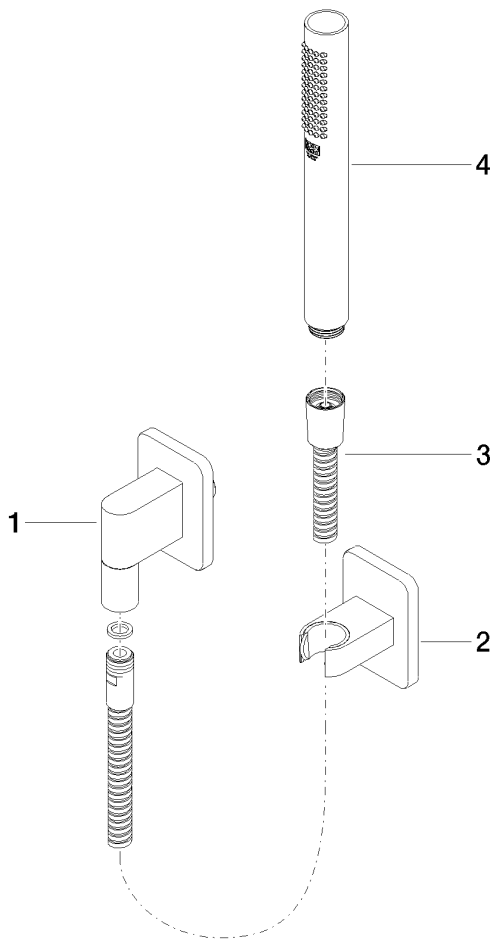

Bathtub - LULU

Hand shower set with individual flanges - Brushed Platinum

Article number: 27 808 710-06 0010

Bathtub - LULU

Hand shower set with individual flanges - Brushed Platinum

Article number: 27 808 710-06 0010

Spare parts list

Position	Number of units	Item Number	Spare part	Lead time
1	1	28 450 710-06	Wall elbow - Brushed Platinum	10
2	1	28 050 710-06	Wall bracket - Brushed Platinum	10
3	1	90 30 02 072 00-06	Metal shower hose 1/2" x 3/8" x 49-1/4" - Brushed Platinum	10
4	1	90 12 11 140 30-06	shower	10