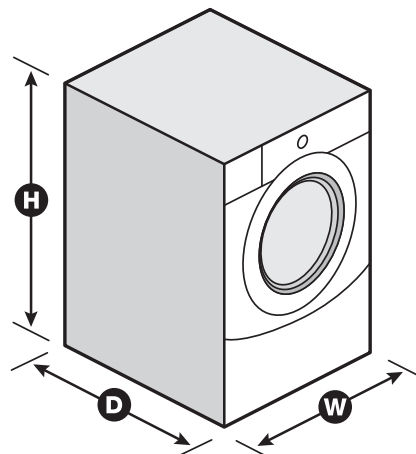

Dimensions	
Product Dimensions (H x W x D)	38-5/8" x 27" x 33-1/4"
Depth with Door Open 90°	54-7/8"

- Reference Material**
- [Install Guide](#)
 - [Use & Care Guide](#)
 - [Energy Guide](#)
 - [Warranty](#)

Key Features & Benefits

Load & Go™ XL Dispenser

Skip steps with the Load & Go™ XL dispenser. Simply add detergent once and skip refills for 40 load.*

5.0 cu. ft. Capacity

Fit more in a single load with our largest capacity front load washer at 5.0 cu. ft.

Intuitive Controls

Let the washer guide you to the right cycle combinations or customize up to 35 of your own to get the right type of fabric care for whatever you're washing.

*Based on an 8-lb load. NOTE: Dimensions are for planning purposes only. For complete details, see Installation Instructions packed with product. Specifications subject to change without notice.