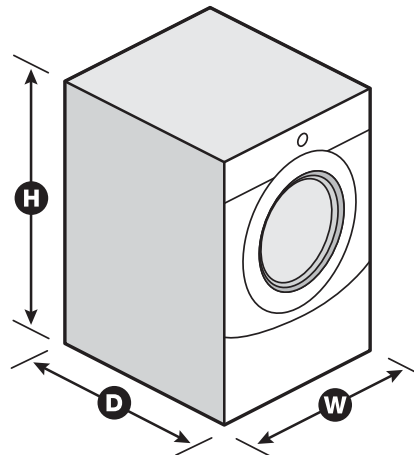

Reference Material

[Install Guide](#)

[Use & Care Guide](#)

[Warranty](#)

*Results may vary based on load size and type. **Visit maytag.com for warranty details. NOTE: Dimensions are for planning purposes only. For complete details, see Installation Instructions packed with product. Specifications subject to change without notice.