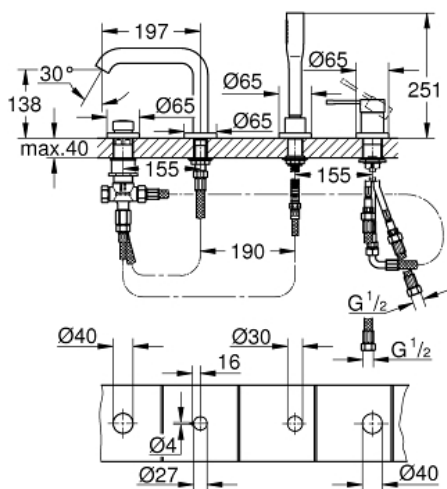

ESSENCE Four-Hole Bathtub Faucet with Handshower

MODEL # 1957800A

Pure Freude
an Wasser

GROHE

Product Description:

ESSENCE

Four-Hole Bathtub Faucet with Handshower

Standard Specification:

- GROHE SilkMove 1.4" (35 mm) ceramic cartridge
- With temperature limiter
- GROHE StarLight chrome finish
- Pre-assembled spout mounting
- Single lever valve operating element
- Metal lever handle
- Bath inlet with flow control
- Bath/shower diverter

Euphoria Cosmopolitan hand shower (26 466), 6.6 l/min

- 79" (2000mm) metal shower hose
- Stainless steel flex lines
- Connection for shower hose
- Check valve included to prevent backflow
- Min. recommended pressure: 15 psi (1.0 bar)

Color:

- 1957800A StarLight Chrome