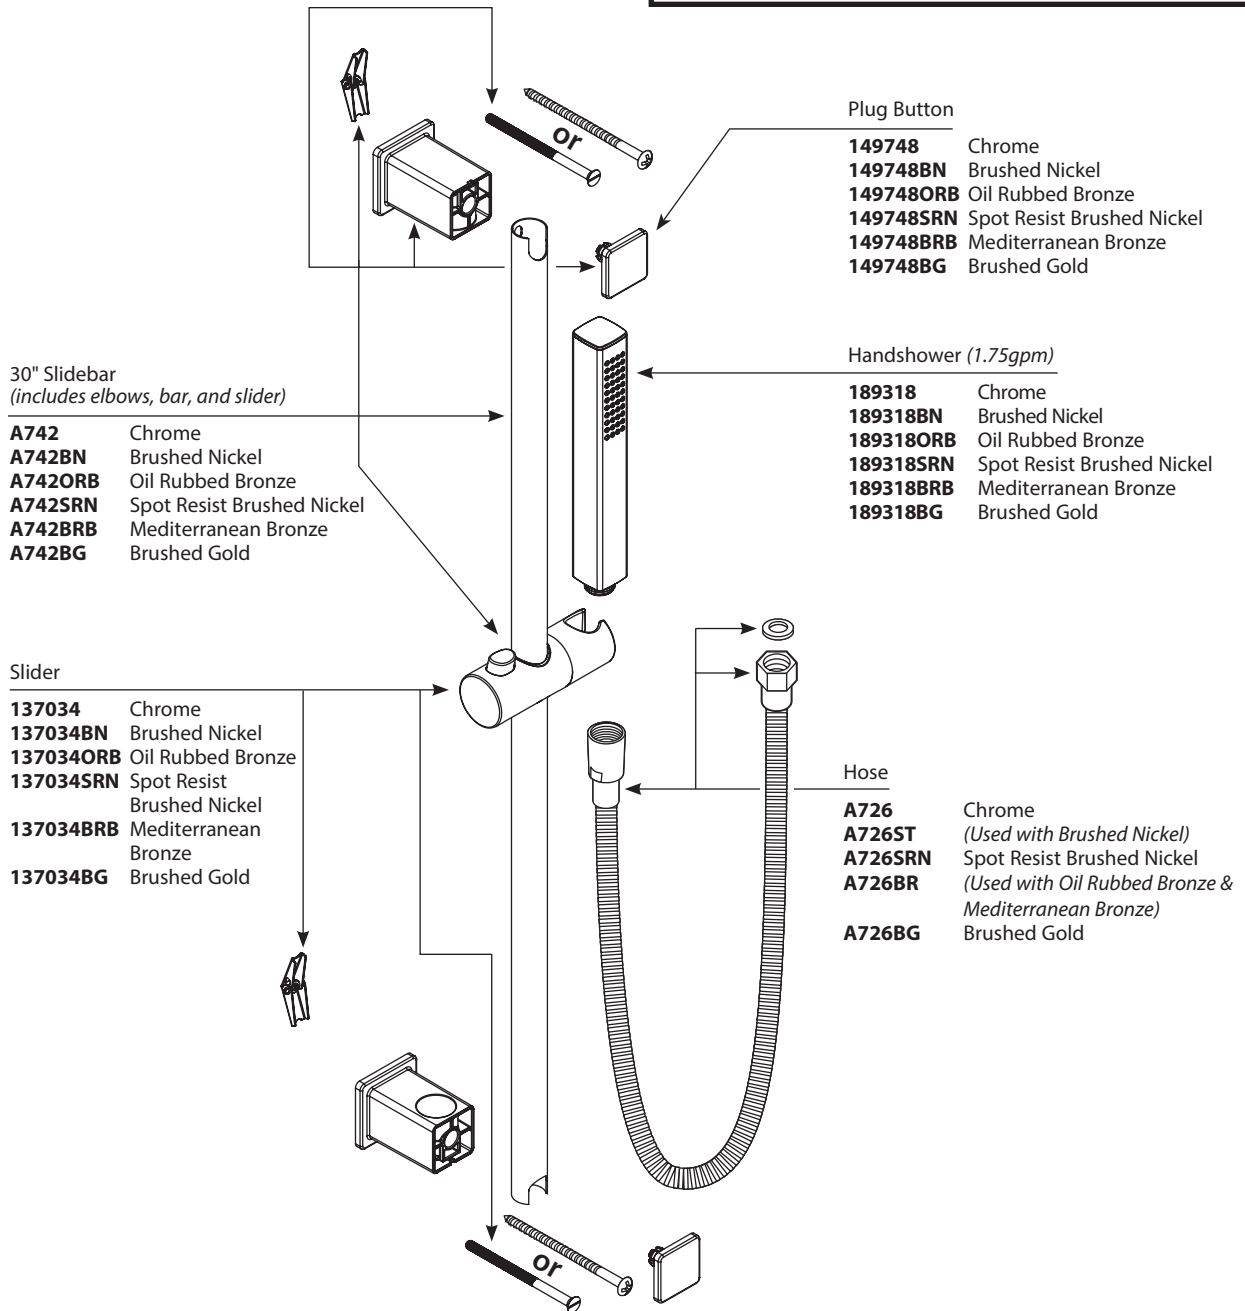

■ Order by Part Number

Single Function Handshower with Slide Bar & Hose		
MODEL	TYPE	FINISH
3988EP	Wand	Chrome
3988EPBN	Wand	Brushed Nickel
3988EPORB	Wand	Oil Rubbed Bronze
3988EPSRN	Wand	Spot Resist Brushed Nickel
3988EPBRB	Wand	Mediterranean Bronze
3988EPBG	Wand	Brushed Gold

Optional Service Kit	
<b>A750</b>	Secure Mount (mounting hardware)