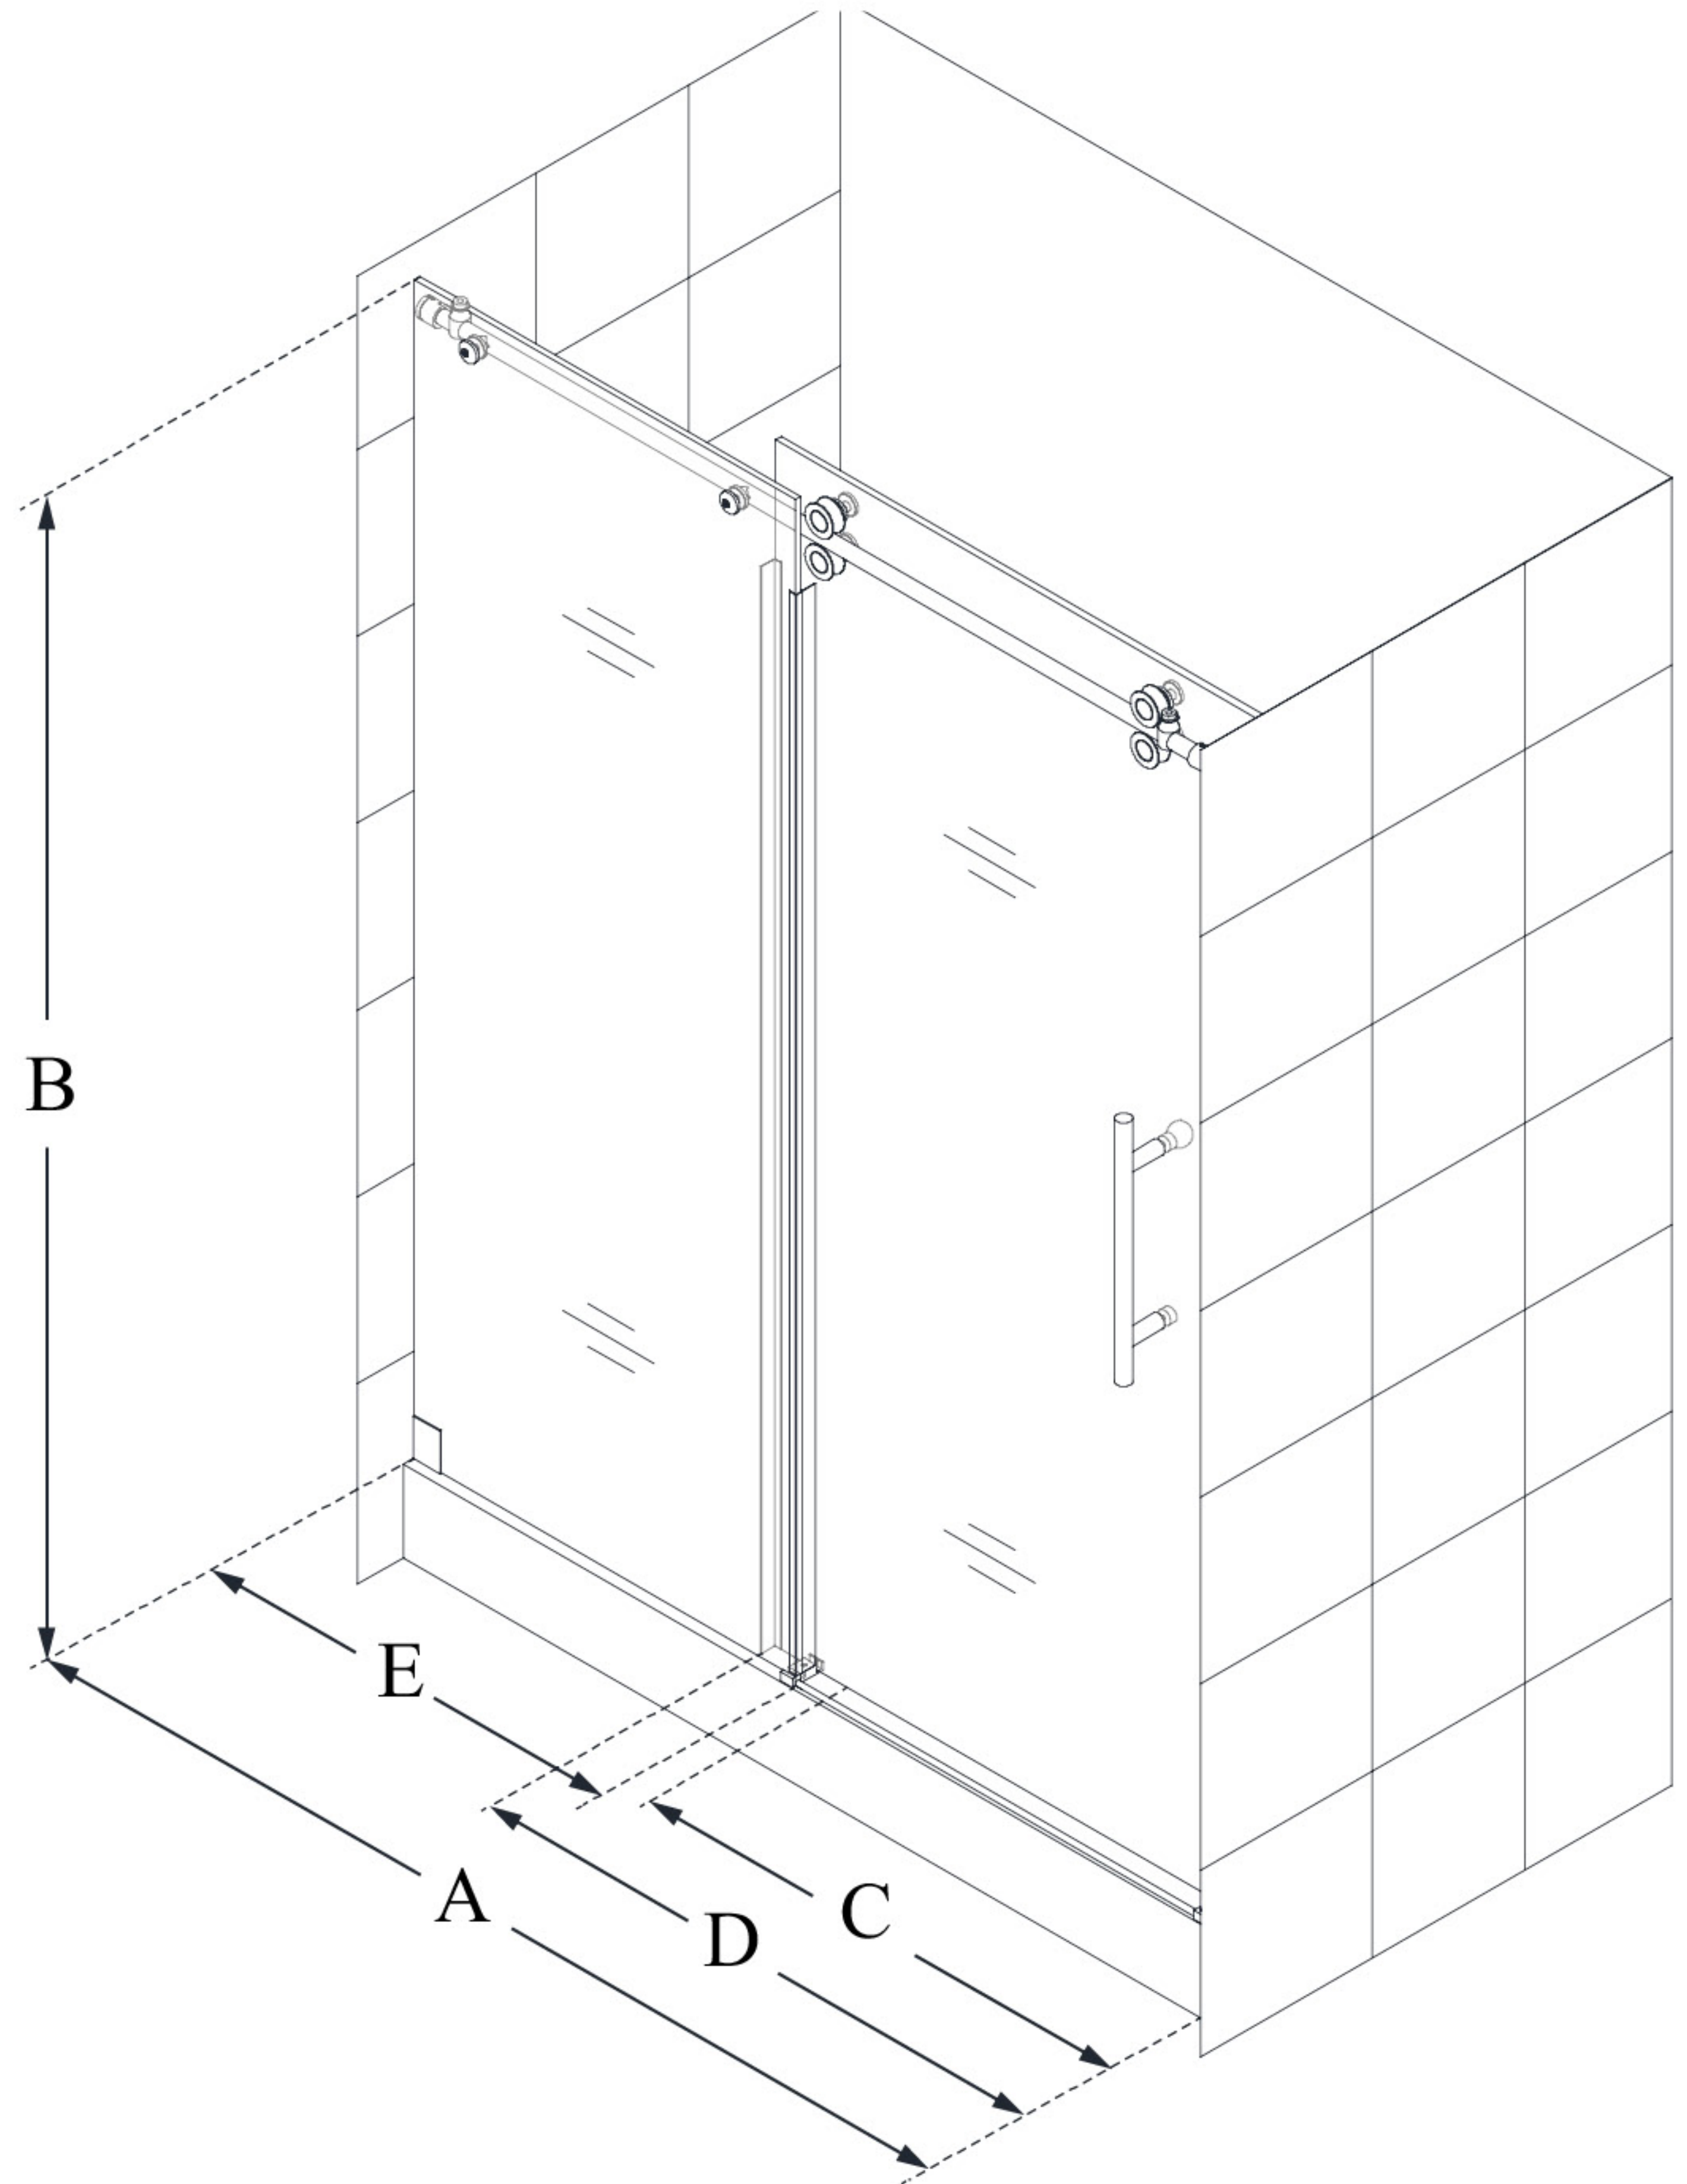

SHDR-61547620

ENIGMA-XO

DreamLine Enigma-XO 50-54 in.
W x 76 in. H Fully Frameless Sliding
Shower Door

SLIDING DOOR

CONFIGURATION DIMENSIONS:

A: 50" - 54"

MODEL WIDTH

B: 76"

MODEL HEIGHT

C: 19 - 23"

ACCESS WIDTH

D: 29"

DOOR WIDTH

E: 26 1/8"

INLINE PANEL WIDTH

DreamLine reserves the right to update or modify the hardware or materials pictured without prior notice for the purpose of product improvement and customer satisfaction.