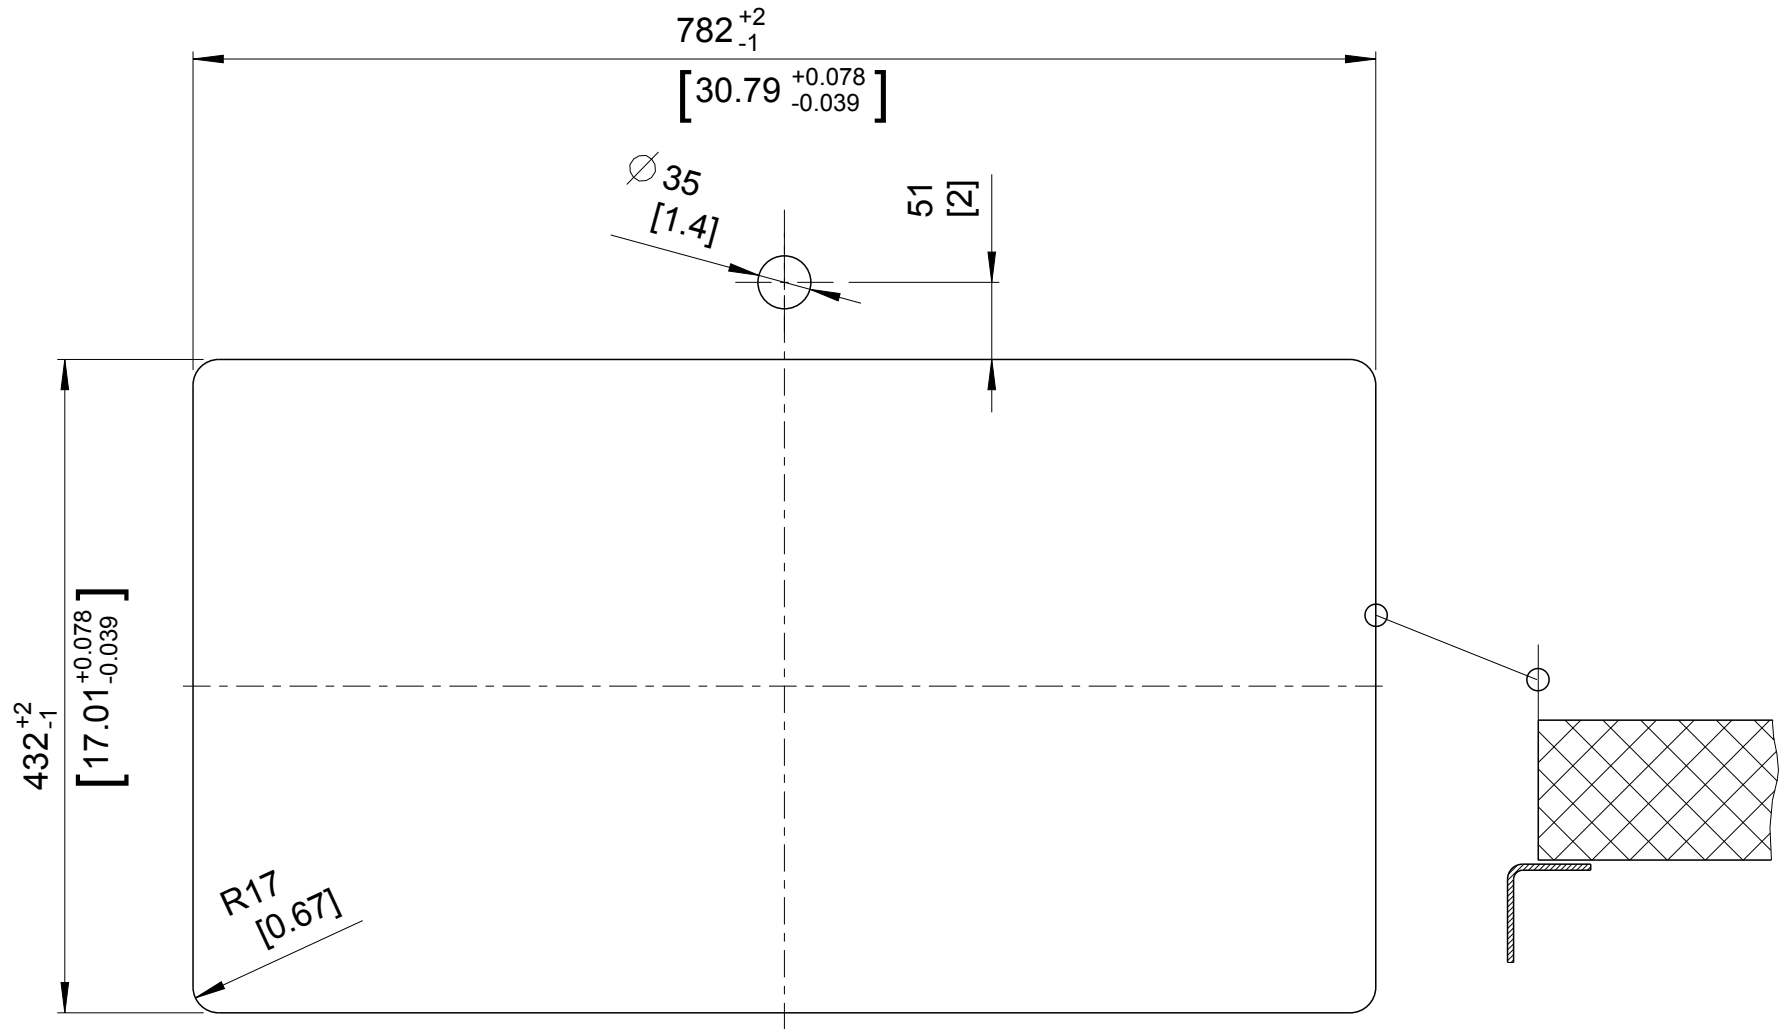

mm
[inch]

BLANCO

AS BLANCO QUATRUS R15 SS Dual-mount U

Änderungen vorbehalten. Aktuellste Version im Internet.
Subject to modifications. Latest version on the internet.

Edelstahl / Stainless steel

M 1:5

06/2017

quatrus_r15_dual-mount_s_up_s

1000347746