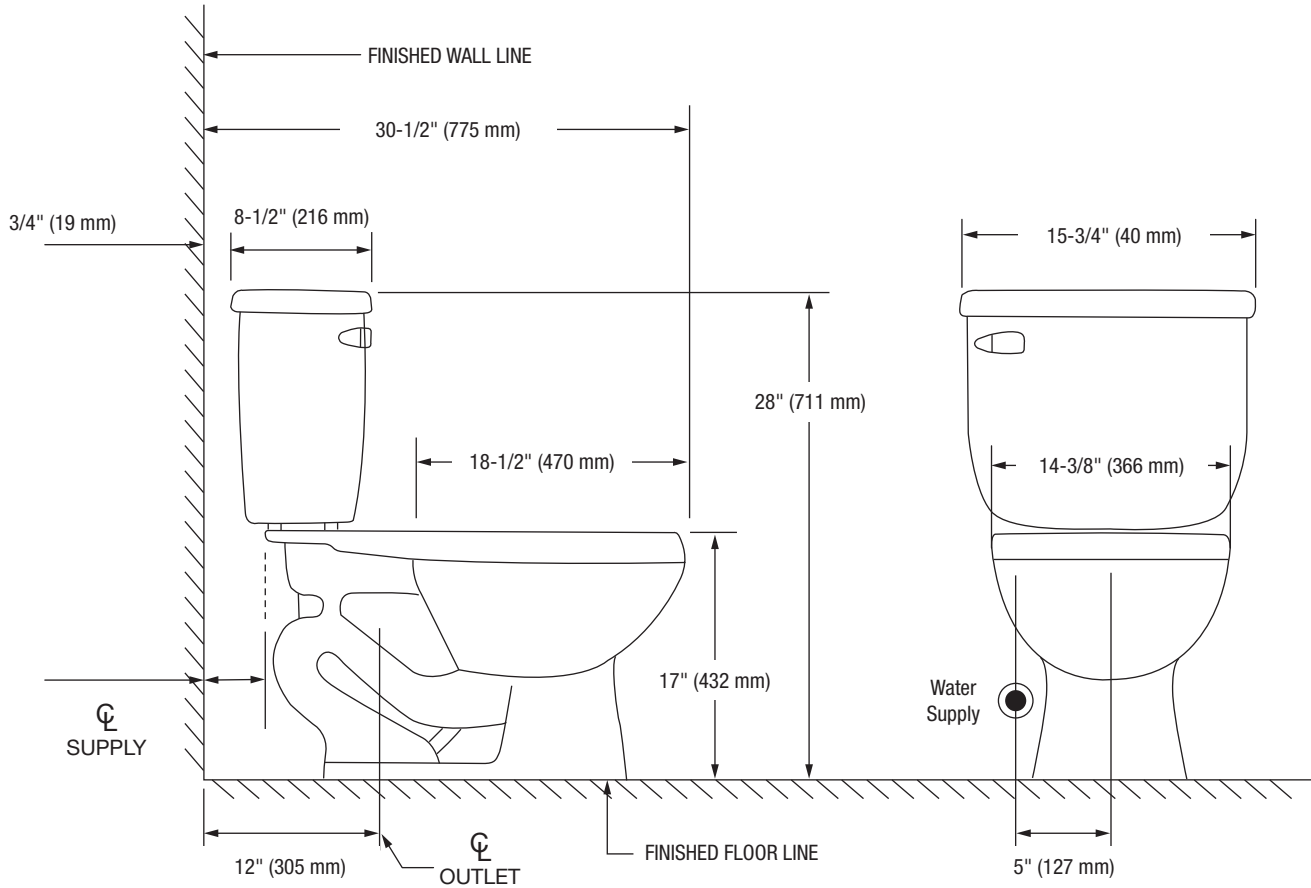

## Bowl Footprint Dimensions

Note: All dimensions and specifications are nominal and may vary: Dimensions of 8" and greater have a tolerances of +3%. Dimensions less than 8" have a tolerances of +5%.

Jerritt

#### Bowl

**PF1403TWH** Elongated ADA Bowl - 17"

This product comes complete with installation, operating, care and maintenance instructions. All PROFLO fixtures carry a lifetime limited warranty on the vitreous china and a 5-year limited warranty on the fittings. Visit [ferguson.com](http://ferguson.com) for detailed warranty information.

# Two-Piece Elongated Bowl Toilet

## Bowl Footprint Dimensions

Note: All dimensions and specifications are nominal and may vary: Dimensions of 8" and greater have a tolerances of +3%. Dimensions less than 8" have a tolerances of +5%.