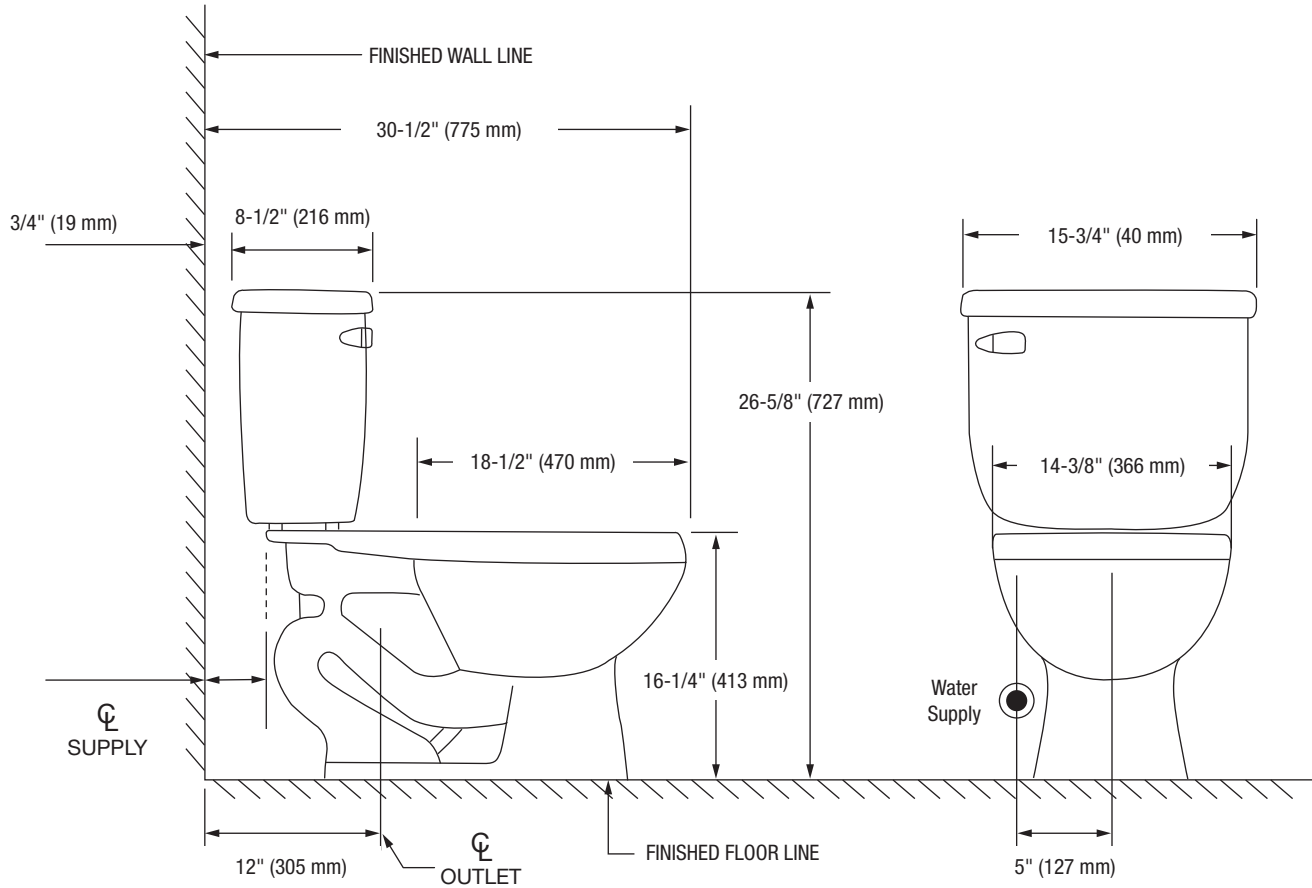

#### Bowl

**PF1402TWH** Elongated, Comfort Height Bowl-16-1/4"

This product comes complete with installation, operating, care and maintenance instructions. All PROFLO fixtures carry a lifetime limited warranty on the vitreous china and a 5-year limited warranty on the fittings. Visit [ferguson.com](http://ferguson.com) for detailed warranty information.

## Bowl Footprint Dimensions

Note: All dimensions and specifications are nominal and may vary: Dimensions of 8" and greater have a tolerances of +3%. Dimensions less than 8" have a tolerances of +5%.

Jerritt

## Bowl Footprint Dimensions

Note: All dimensions and specifications are nominal and may vary: Dimensions of 8" and greater have a tolerances of +3%. Dimensions less than 8" have a tolerances of +5%.