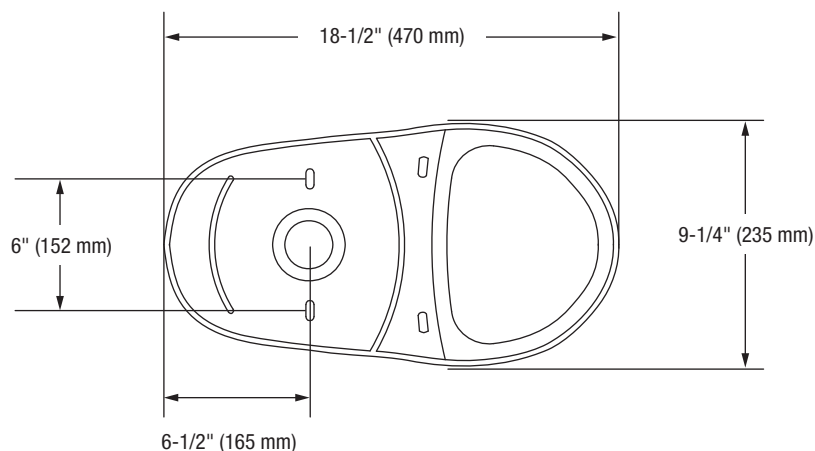

#### Bowl

**PF1402TWH** Elongated, Comfort Height Bowl-16-1/4"

This product comes complete with installation, operating, care and maintenance instructions. All PROFLO fixtures carry a lifetime limited warranty on the vitreous china and a 5-year limited warranty on the fittings. Visit [ferguson.com](http://ferguson.com) for detailed warranty information.

## Bowl Footprint Dimensions

Note: All dimensions and specifications are nominal and may vary: Dimensions of 8" and greater have a tolerances of +3%. Dimensions less than 8" have a tolerances of +5%.

Jerritt