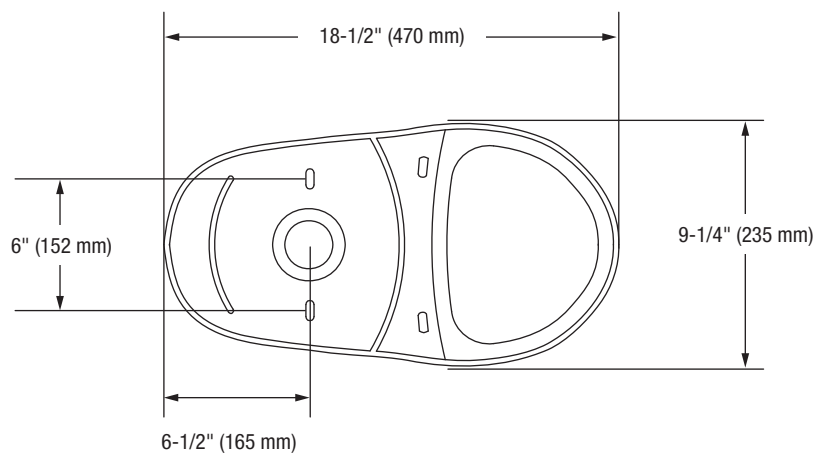

## Bowl Footprint Dimensions

Note: All dimensions and specifications are nominal and may vary: Dimensions of 8" and greater have a tolerances of +3%. Dimensions less than 8" have a tolerances of +5%.

Jerritt