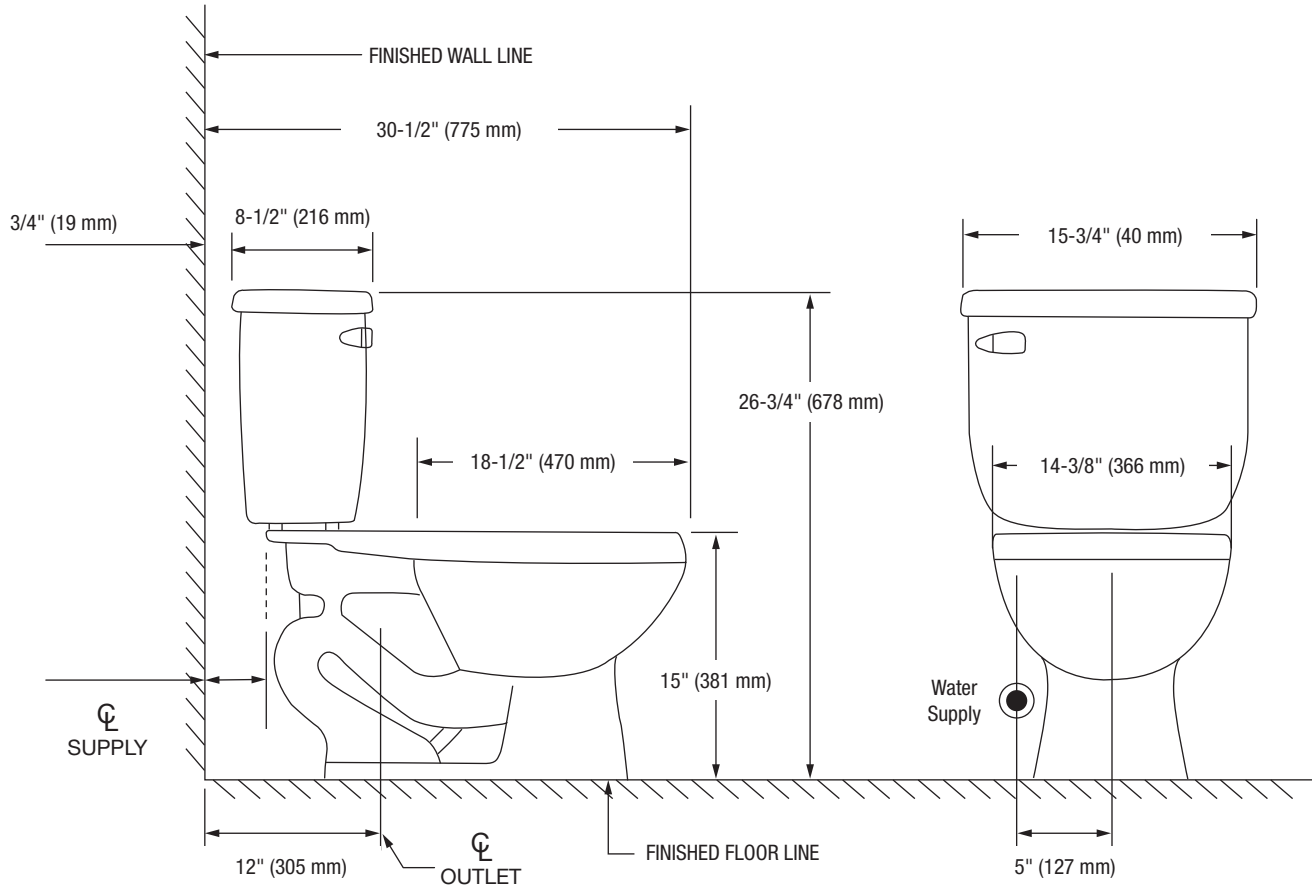

Jerritt

Two-Piece Elongated Bowl Toilet