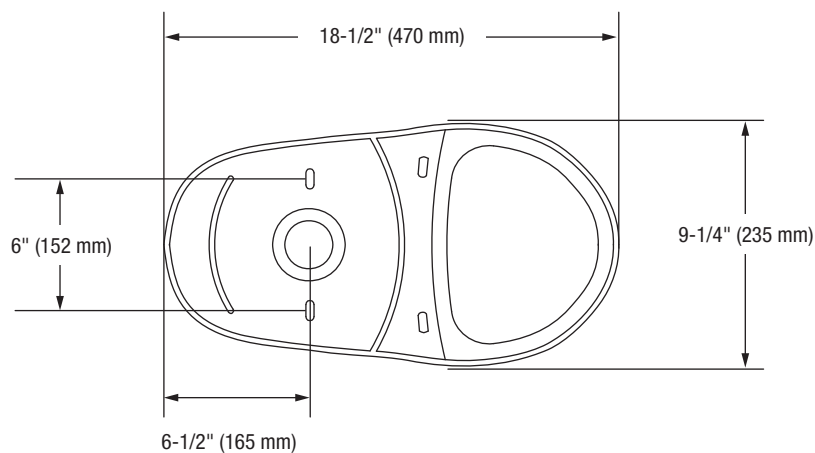

## Bowl Footprint Dimensions

Note: All dimensions and specifications are nominal and may vary: Dimensions of 8" and greater have a tolerances of +3%. Dimensions less than 8" have a tolerances of +5%.

Jerritt

#### Bowl

**PF1403TWH** Elongated ADA Bowl - 17"

This product comes complete with installation, operating, care and maintenance instructions. All PROFLO fixtures carry a lifetime limited warranty on the vitreous china and a 5-year limited warranty on the fittings. Visit [ferguson.com](http://ferguson.com) for detailed warranty information.

## Bowl Footprint Dimensions

Note: All dimensions and specifications are nominal and may vary: Dimensions of 8" and greater have a tolerances of +3%. Dimensions less than 8" have a tolerances of +5%.