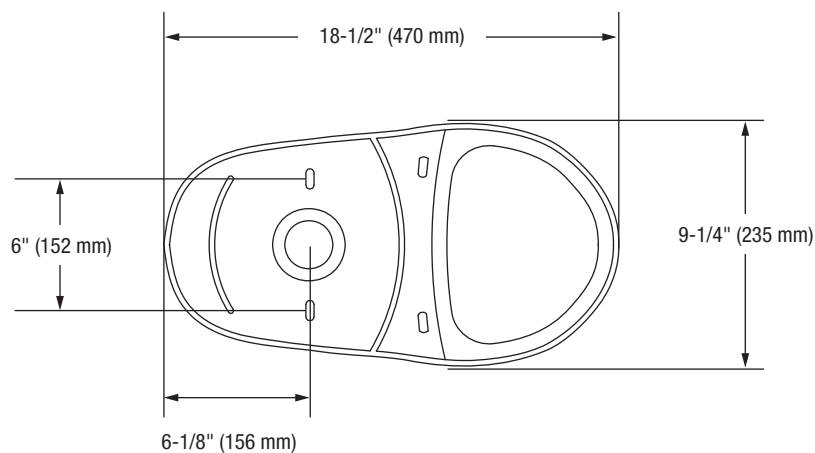

## Bowl Footprint Dimensions

Note: All dimensions and specifications are nominal and may vary: Dimensions of 8" and greater have a tolerances of +3%. Dimensions less than 8" have a tolerances of +5%.

Jerritt