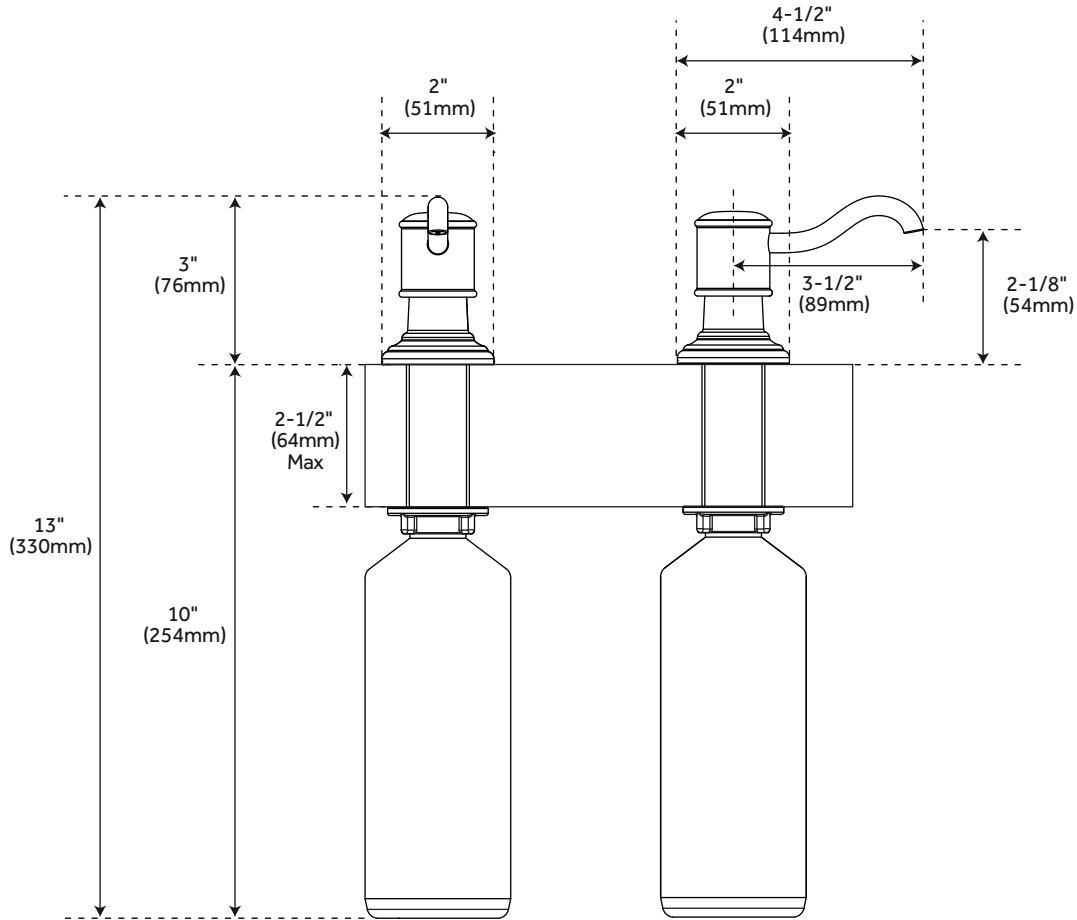

## VINTAGE HOOK STYLE SOAP OR LOTION DISPENSER

SKU: 948519

### FEATURES

Faucet Holes: 1  
Max. Countertop Thickness: 2-1/2"  
Design: Traditional  
Length: 2"  
Width: 4-1/2"  
Height: 13"  
Height To Spout: 2-1/8"  
Spout Reach: 3-1/2"  
Base Plate Length: 2"  
Base Plate Width: 2"