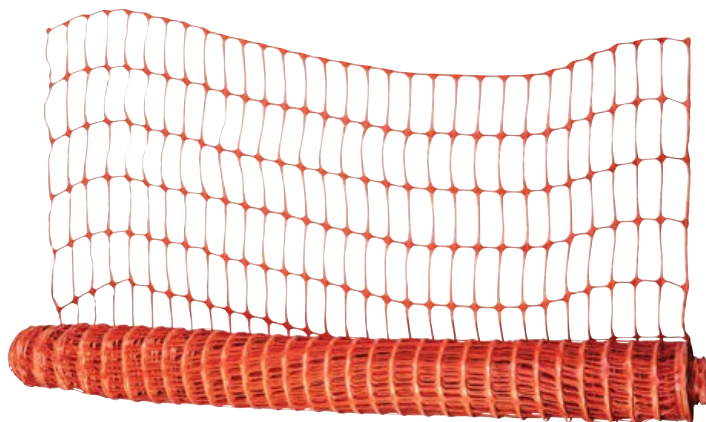

TRAFFIC SAFETY

Safety Cones

- 100% PVC injection molded cone
- Available in various bright fluorescent colors with UV inhibitor
- Cleated base allows firm grip to the road
- Superior flexibility in any kind of adverse weather condition
- Reflective bars on orange cones provide wide angle reflectivity
- Collapsible orange cone condenses down flat for easy transport

Orange Item No.	Green Item No.	White Item No.	Yellow Item No.	Blue Item No.	Description
7500-12*	N/A	N/A	N/A	N/A	12" sport cone
7500-18*	7400-18B ^o	7410-18	7420-18	7430-18	18" cone
7501-18*	N/A	N/A	N/A	N/A	18" w reflective bars
7522-18	N/A	N/A	N/A	N/A	18" collapsible
7500-28*	7400-28B ^o	7410-28	7420-28	7430-28	28" cone
7501-28*	N/A	N/A	N/A	N/A	28" w reflective bars
7501-36B ^o	N/A	N/A	N/A	N/A	36" w reflective bars

*Also available in bulk

^oOnly available in bulk

Barrier Fence

- 4' H x 100' W
- Ideal for off-limits and hazardous areas
- Quick and easy set-up
- Portable high-visibility polypropylene mesh barrier
- Economical fencing