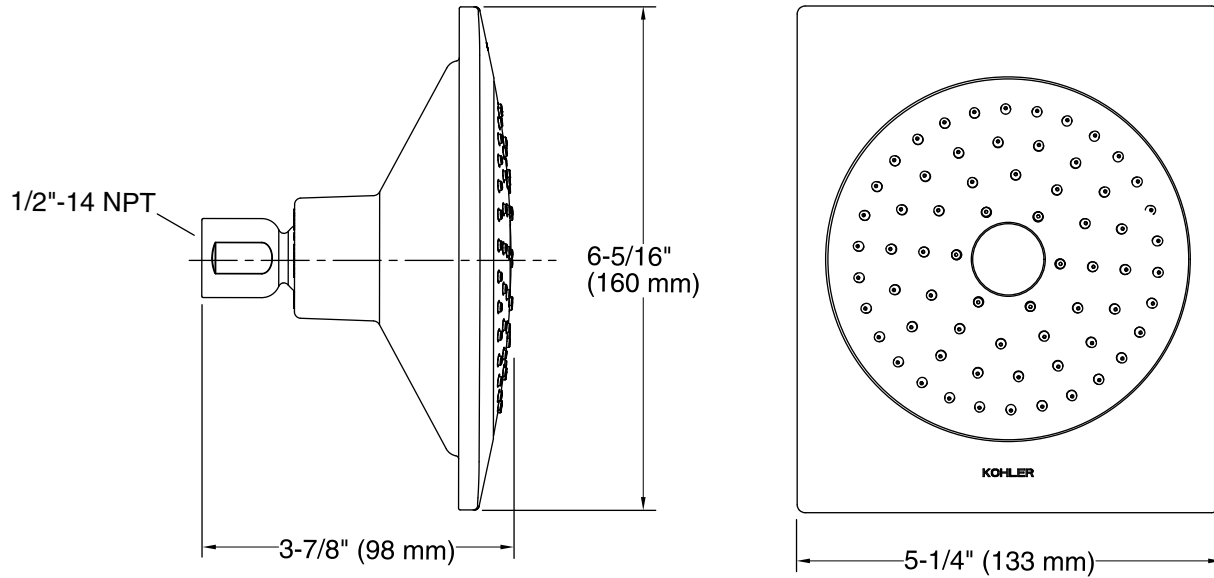

### Features

- Katalyst® air-induction technology maximizes the air/water mix for a powerful, even flow
- MasterClean™ sprayface resists hard water build-up and is easy to clean.
- Single-function showerhead with 48 translucent nozzles.
- 4-1/2" (114 mm) diameter sprayface.
- 1.75 gpm (6.6 lpm) flow rate.
- Complements the Loure® collection.

### Technical Information

All product dimensions are nominal.