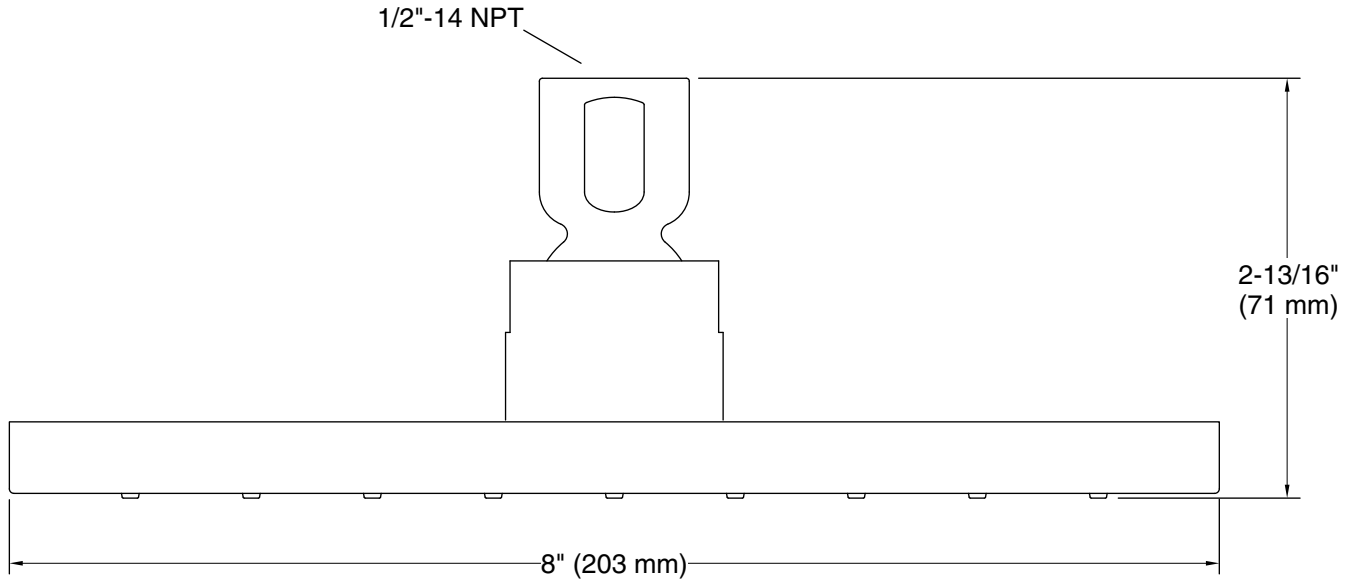

Features

- Single-Function Rain showerhead.
- MasterClean™ spray nozzles prohibit mineral buildup for easy cleaning.
- Katalyst™ Spray Technology with air induction ball joint.
- Optimized sprayface for maximum performance.
- 1.75 gallon (6.6 L) per minute flow rate.

Material

- Solid brass construction.

Installation

- 1/2" - 14 NPT connection.

Codes/Standards

ASME A112.18.1/CSA B125.1
DOE - Energy Policy Act 1992
EPA WaterSense®
California Energy Commission (CEC)

KOHLER® Faucet Lifetime Limited Warranty

Technical Information

All product dimensions are nominal.

Showerhead/Body Spray:

Rated maximum flow: 1.75 gal/min (6.6 l/min)

Pressure: 80 psi (5.5 bar)

Notes

For use with automatic compensating valves rated at 1.4 gal/min (5.3 l/min) or less.