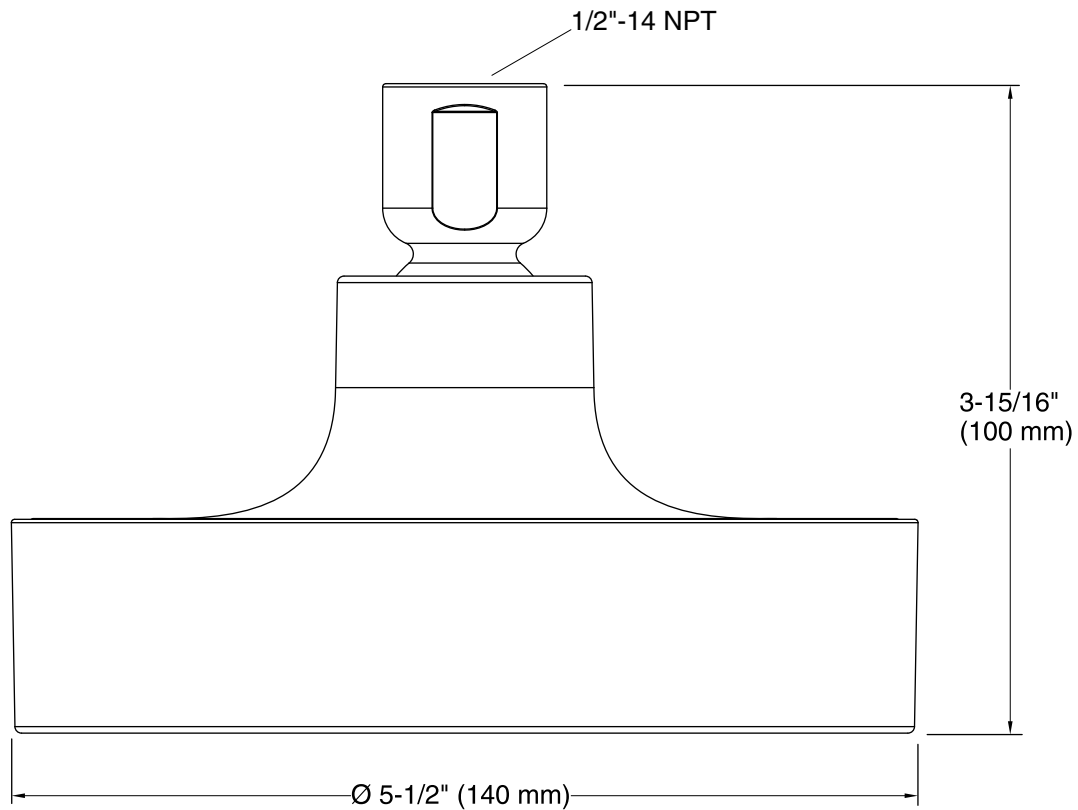

Technical Information

All product dimensions are nominal.

Showerhead/Body Spray:

Rated maximum flow: 1.75 gal/min (6.6 l/min)

Pressure: 80 psi (5.5 bar)

Notes

For use with automatic compensating valves rated at 1.5 gal/min (5.7 l/min) or less.

Install this product according to the installation instructions.