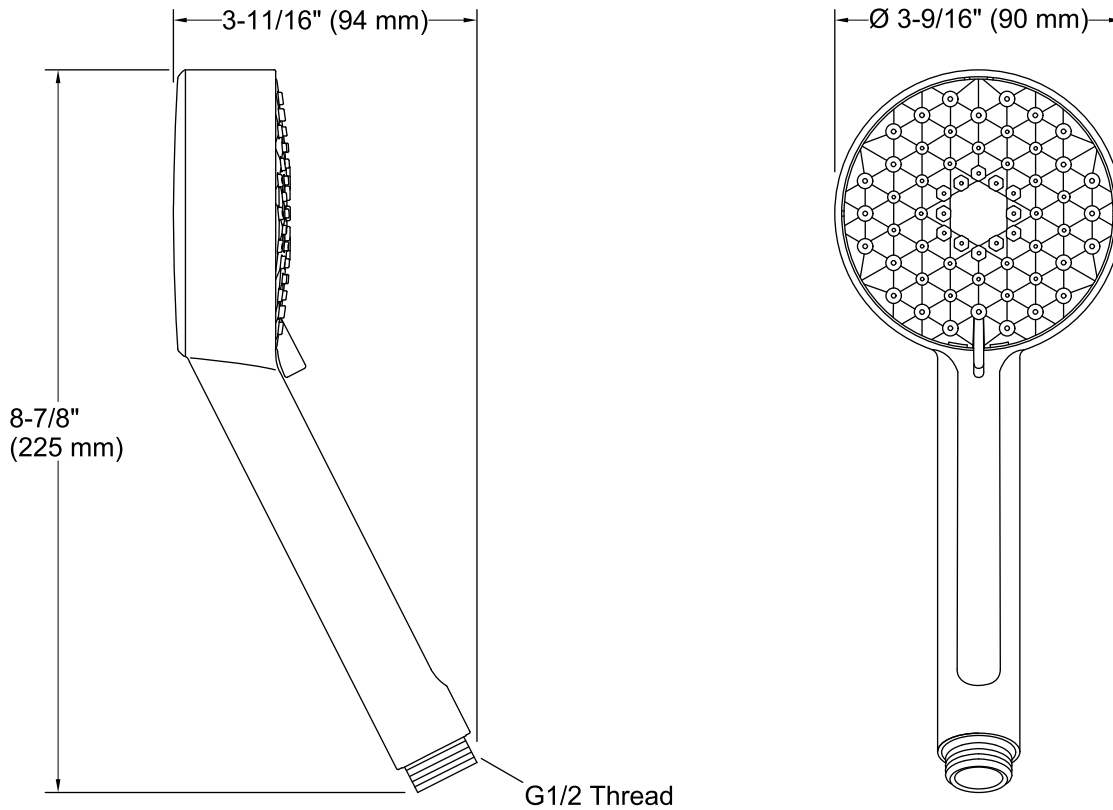

Technical Information

All product dimensions are nominal.

Handshower:

Rated maximum flow: 1.75 gal/min (6.6 l/min)

Notes

Install this product according to the installation instructions.

Plumbing codes require approved backflow prevention devices to be installed in-line to handshowers. Please consult with local plumbing officials.