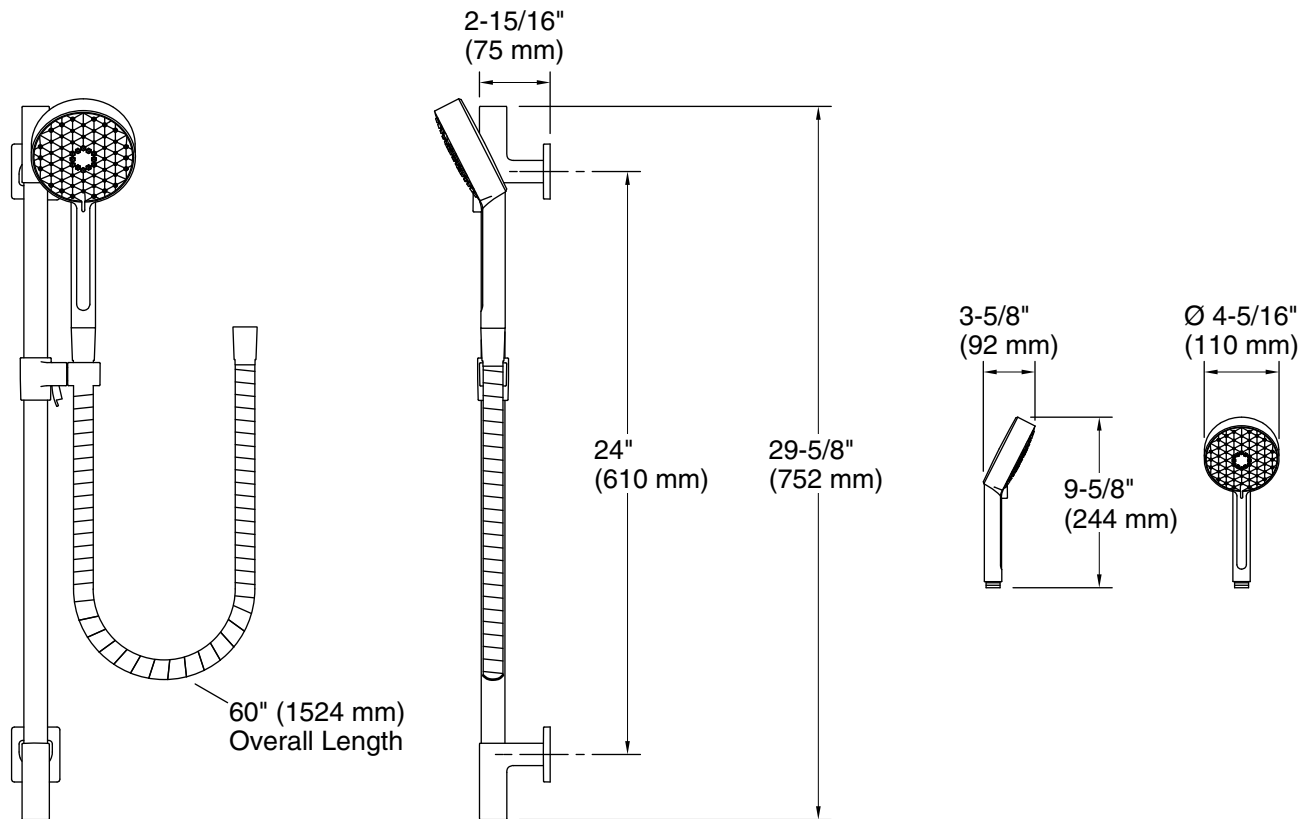

Technical Information

All product dimensions are nominal.

Handshower:

Rated maximum flow: 1.75 gal/min (6.6 l/min)

Notes

Install this product according to the installation instructions.

Plumbing codes require approved backflow prevention devices to be installed in-line to handshowers. Please consult with local plumbing officials.

Mount the slidebar to stud framing or install backing support. For tile or other solid finish surfaces: Pre-drill mounting holes through surface material only; do not drill into the stud. For drywall surface: No pre-drill is required.

ADA, OBC compliant when installed to the specific requirements of these regulations.