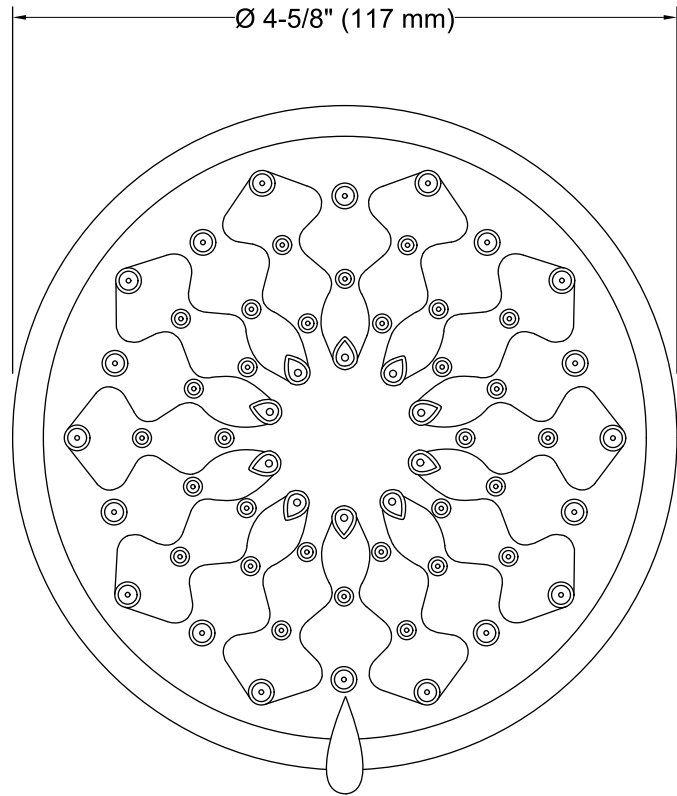

Technical Information

All product dimensions are nominal.

Showerhead/Body Spray:

Rated maximum flow: 1.5 gal/min (5.7 l/min)

Notes

Install this product according to the installation instructions.