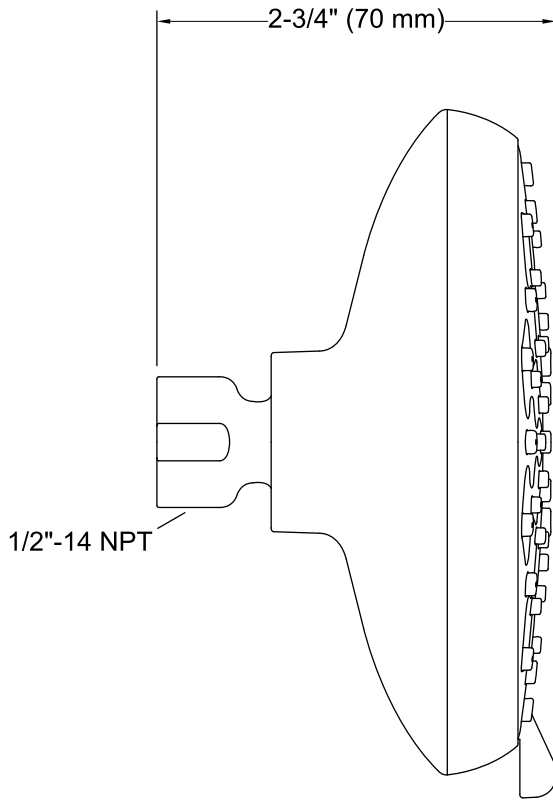

Technical Information

All product dimensions are nominal.

Showerhead/Body Spray:

Rated maximum flow: 1.5 gal/min (5.7 l/min)

Notes

Install this product according to the installation instructions.