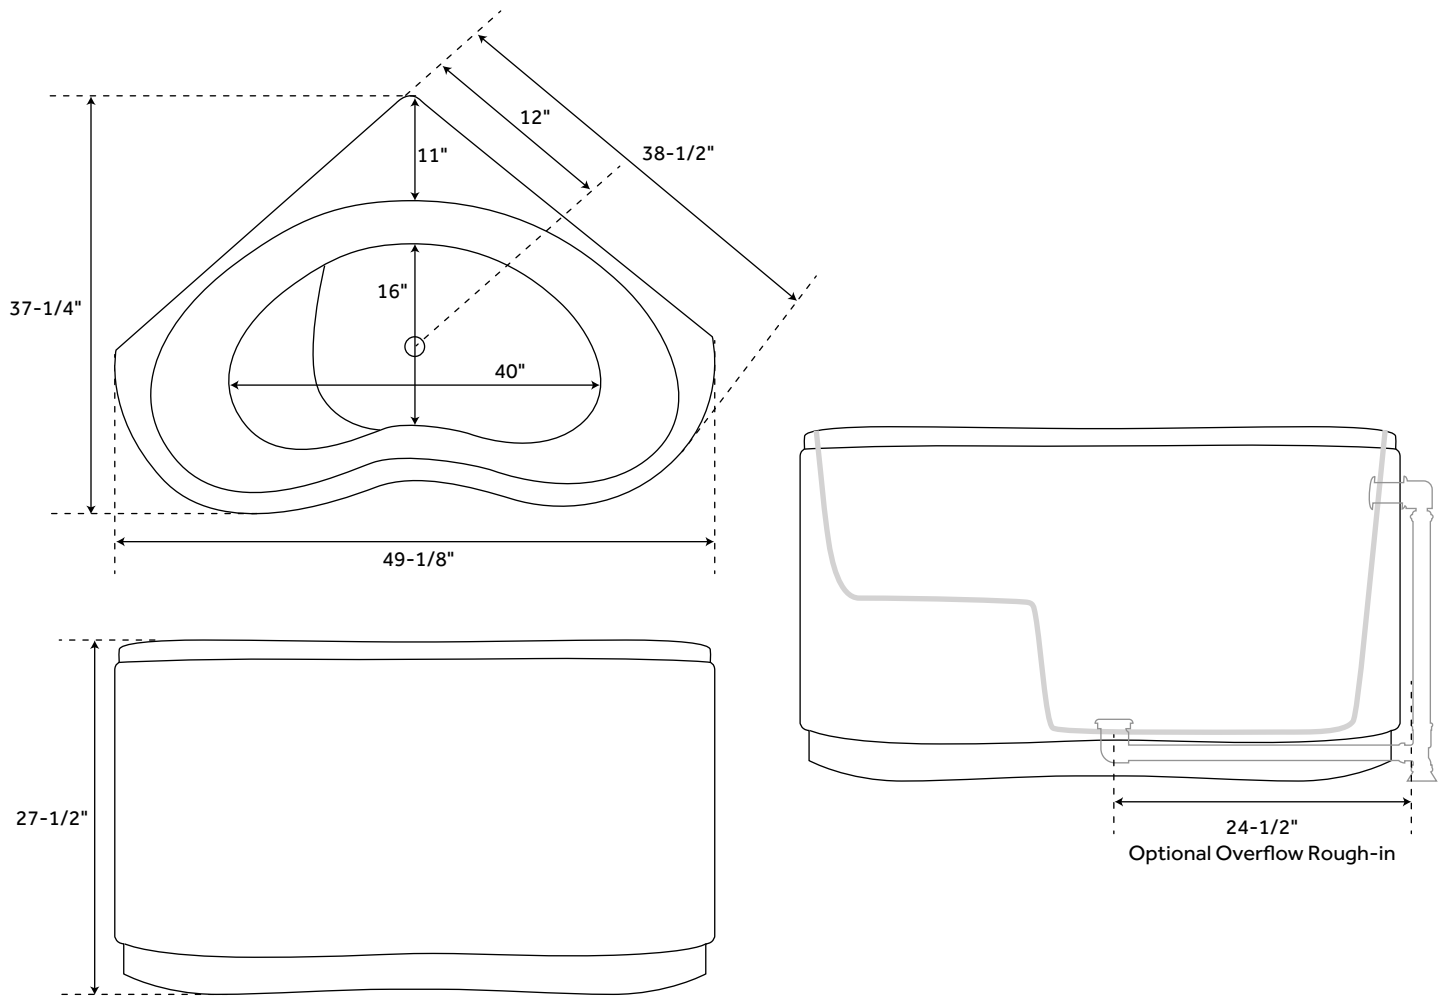

49" KENORA

ACRYLIC CORNER TUB

SKU: 920846

FEATURES

Design: Transitional
Product Finish: White
Features: Corner
Shape: Specialty
Material: Acrylic
Length: 49-1/8"
Width: 37-1/4"
Height: 27-1/2"
Tub Interior Length: 41-3/4"
Tub Interior Width: 22"
Water Depth to Rim: 20"
Water Depth To Overflow: 17-1/4"
Tap Deck: No
Drain Included: No
Drain Placement: Center
Faucet Included: No
Faucet Drillings: No Drillings
Built-In Adjusters: Yes
Tub Weight Uncrated (lbs): 66
Tub Weight Crated (lbs): 188

SIGNATURE HARDWARE LIFETIME WARRANTY

See website for warranty information

All measurements are approximate. Measurements may vary +/- 1/2".

REVISED 12/06/2018