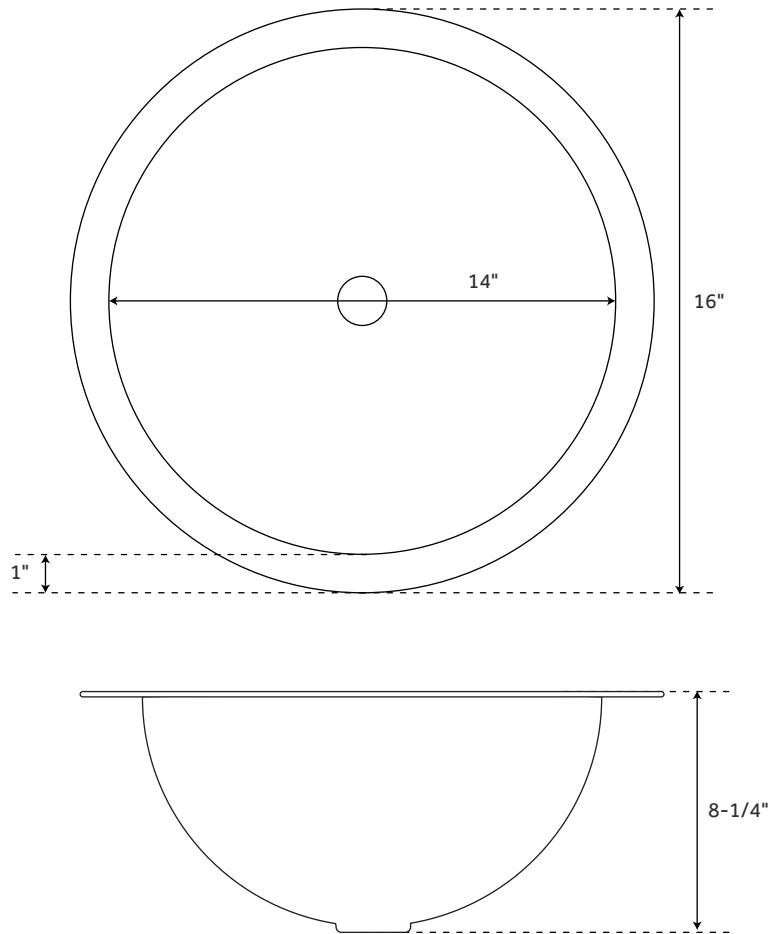

## FEATURES

Sink Material: Copper  
Sink Installation: Drop-In  
Product Color: Polished Nickel  
Faucet Centers: No Faucet Hole  
Length: 14"  
Width: 14"  
Height: 8-1/4"  
Basin Length: 12"  
Basin Width: 12"  
Drain Size: 1-1/2"  
Interior Treatment: Hammered  
Metal Gauge/Thickness: 16 Gauge  
Drain Included: No  
Faucet Included: No  
Sink Material: Copper

## FEATURES

Sink Material: Copper  
Sink Installation: Drop-In  
Product Color: Polished Nickel  
Faucet Centers: No Faucet Hole  
Length: 16"  
Width: 16"  
Height: 8-1/4"  
Basin Length: 14"  
Basin Width: 14"  
Drain Size: 1-1/2"  
Interior Treatment: Hammered  
Metal Gauge/Thickness: 16 Gauge  
Drain Included: No  
Faucet Included: No  
Sink Material: Copper

## FEATURES

Sink Material: Copper  
Sink Installation: Drop-In  
Product Color: Polished Nickel  
Faucet Centers: No Faucet Hole  
Length: 18"  
Width: 18"  
Height: 8-1/4"  
Basin Length: 16"  
Basin Width: 16"  
Drain Size: 1-1/2"  
Interior Treatment: Hammered  
Metal Gauge/Thickness: 16 Gauge  
Drain Included: No  
Faucet Included: No  
Sink Material: Copper