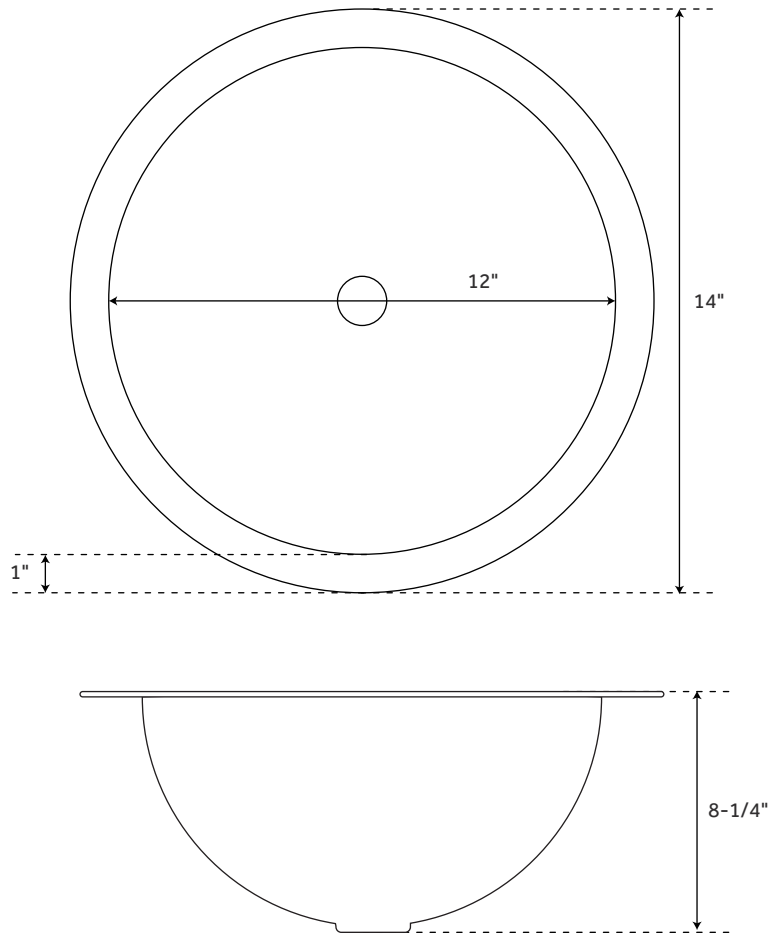

# 14" BIANCA

POLISHED NICKEL-PLATED HAMMERED COPPER SINK

SKU: 926801

## FEATURES

Sink Material: Copper  
Sink Installation: Drop-In  
Product Color: Polished Nickel  
Faucet Centers: No Faucet Hole  
Length: 14"  
Width: 14"  
Height: 8-1/4"  
Basin Length: 12"  
Basin Width: 12"  
Drain Size: 1-1/2"  
Interior Treatment: Hammered  
Metal Gauge/Thickness: 16 Gauge  
Drain Included: No  
Faucet Included: No  
Sink Material: Copper

## FEATURES

Sink Material: Copper  
Sink Installation: Drop-In  
Product Color: Polished Nickel  
Faucet Centers: No Faucet Hole  
Length: 16"  
Width: 16"  
Height: 8-1/4"  
Basin Length: 14"  
Basin Width: 14"  
Drain Size: 1-1/2"  
Interior Treatment: Hammered  
Metal Gauge/Thickness: 16 Gauge  
Drain Included: No  
Faucet Included: No  
Sink Material: Copper

## FEATURES

Sink Material: Copper  
Sink Installation: Drop-In  
Product Color: Polished Nickel  
Faucet Centers: No Faucet Hole  
Length: 18"  
Width: 18"  
Height: 8-1/4"  
Basin Length: 16"  
Basin Width: 16"  
Drain Size: 1-1/2"  
Interior Treatment: Hammered  
Metal Gauge/Thickness: 16 Gauge  
Drain Included: No  
Faucet Included: No  
Sink Material: Copper