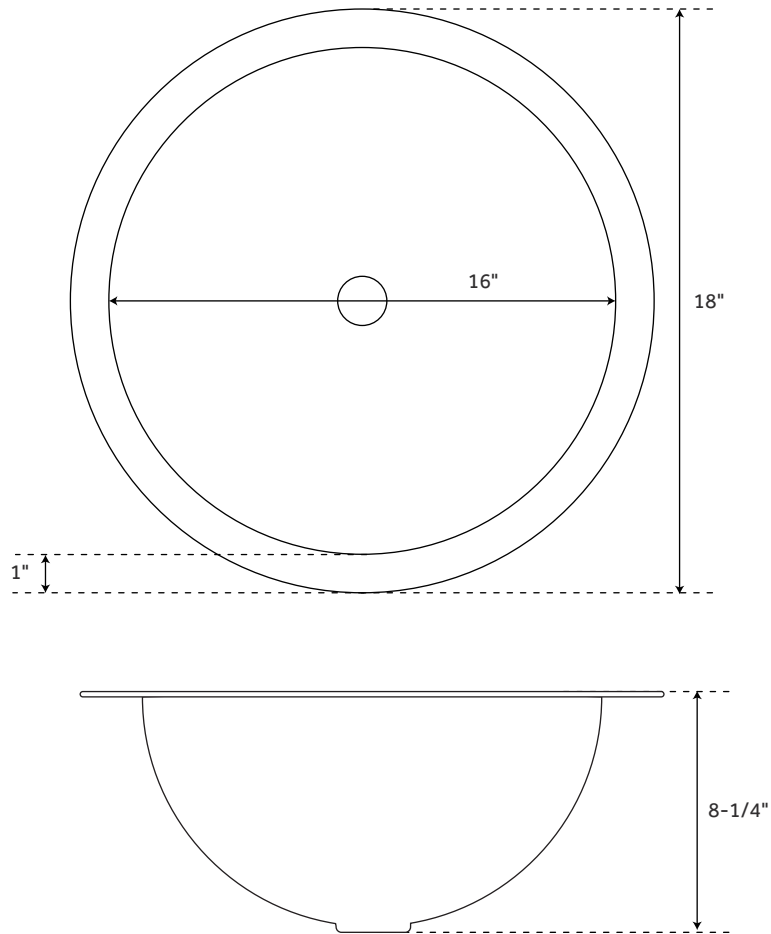

## FEATURES

Sink Material: Copper  
Sink Installation: Drop-In  
Product Color: Polished Nickel  
Faucet Centers: No Faucet Hole  
Length: 14"  
Width: 14"  
Height: 8-1/4"  
Basin Length: 12"  
Basin Width: 12"  
Drain Size: 1-1/2"  
Interior Treatment: Hammered  
Metal Gauge/Thickness: 16 Gauge  
Drain Included: No  
Faucet Included: No  
Sink Material: Copper

## FEATURES

Sink Material: Copper  
Sink Installation: Drop-In  
Product Color: Polished Nickel  
Faucet Centers: No Faucet Hole  
Length: 16"  
Width: 16"  
Height: 8-1/4"  
Basin Length: 14"  
Basin Width: 14"  
Drain Size: 1-1/2"  
Interior Treatment: Hammered  
Metal Gauge/Thickness: 16 Gauge  
Drain Included: No  
Faucet Included: No  
Sink Material: Copper

# 18" BIANCA

POLISHED NICKEL-PLATED HAMMERED COPPER SINK

SKU: 926801

## FEATURES

Sink Material: Copper  
Sink Installation: Drop-In  
Product Color: Polished Nickel  
Faucet Centers: No Faucet Hole  
Length: 18"  
Width: 18"  
Height: 8-1/4"  
Basin Length: 16"  
Basin Width: 16"  
Drain Size: 1-1/2"  
Interior Treatment: Hammered  
Metal Gauge/Thickness: 16 Gauge  
Drain Included: No  
Faucet Included: No  
Sink Material: Copper