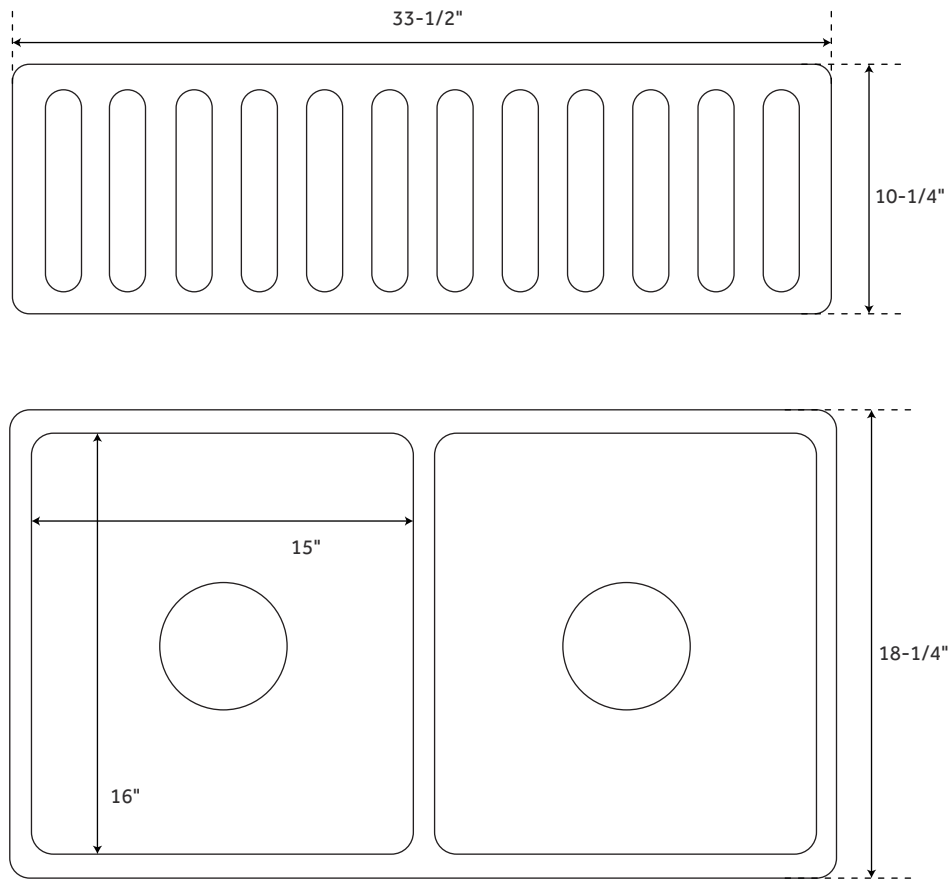

33" NORTHING

DOUBLE-BOWL FIRECLAY FARMHOUSE SINK

SKU: 932403, 926904

FEATURES

Material: Fireclay
Basin Split: 50/50
Apron Design: Fluted
Faucet Centers: No Faucet Hole
Number of Basins: 2
Length: 33-1/2"
Width: 18-1/4"
Height: 10-1/4"
Basin Length: 15"
Basin Width: 16"
Water Depth to Rim: 8-5/8"
Apron Front Rim Thickness: 3/4"
Side and Back Rim Thickness: 3/4"
Drain Included: Optional
Drain Size: 3-1/2"
Reversible Mounting: Yes
Exterior Treatment: Smooth
Interior Treatment: Smooth