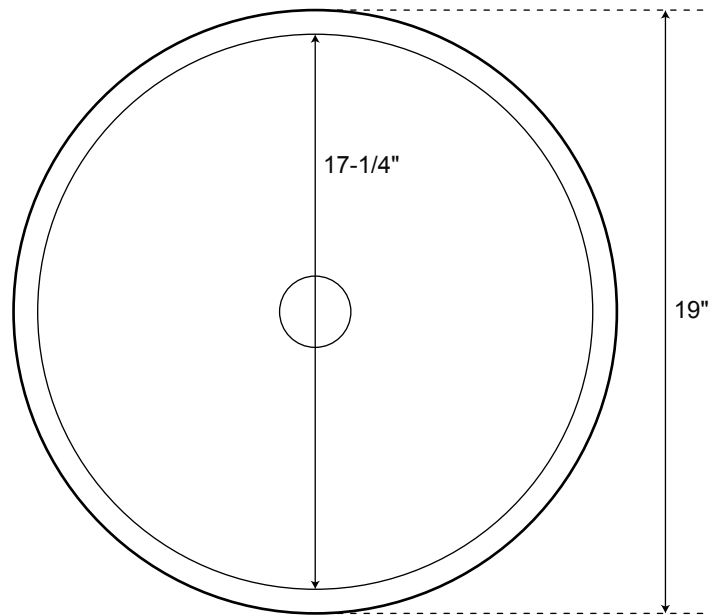

## SPECIFICATIONS

Overall Dimensions	19" Diameter x 2-5/8" H
Basin Dimensions	17-1/4" Diameter
Water Depth	N/A
Drain Hole	1-1/2" diameter
Faucet Deck	N/A
Faucet Configurations	None

## Shallow Round Beige Travertine Vessel Sink

**All measurements are approximate.**

Top

Front