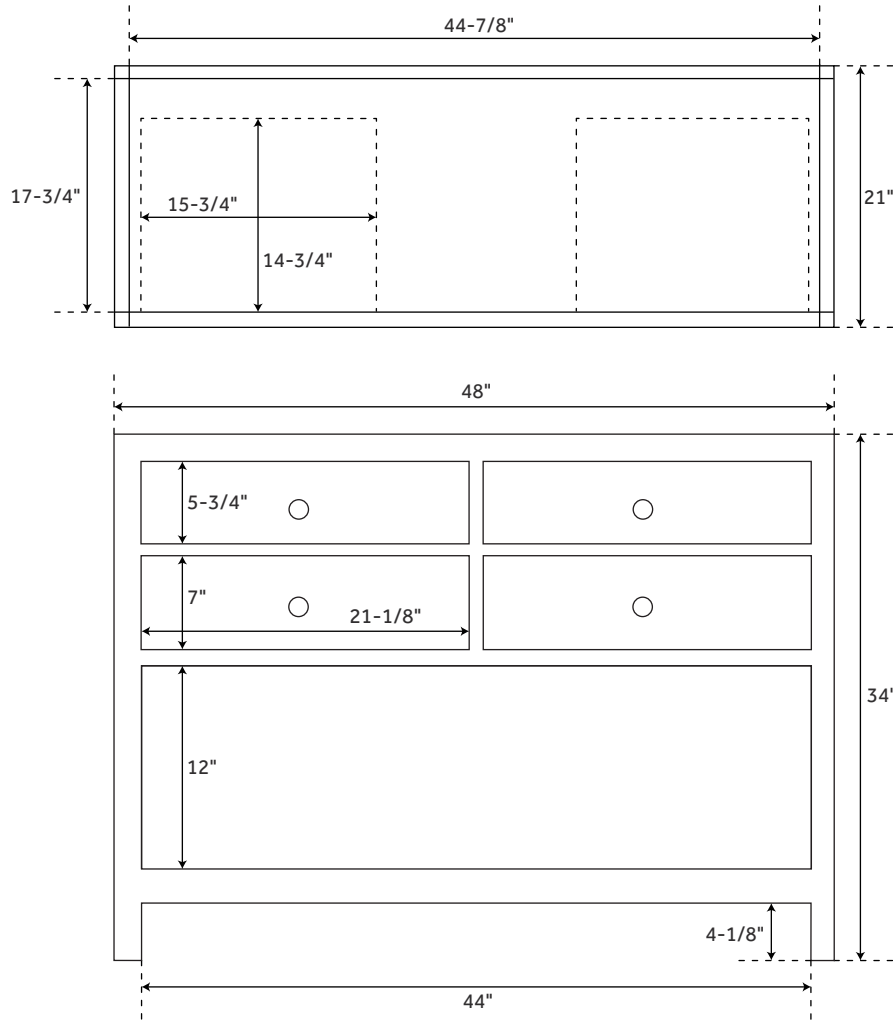

48" THAYER

BAMBOO CONSOLE VANITY

SKU: 362972

FEATURES

- Product Finish: Bamboo
- Material: Bamboo
- Installation Type: Freestanding
- Number of Basins: 1
- Number of Drawers: 2
- Features: Matching Mirror,
Soft-Close Hinges
- Width: 48"
- Depth: 21"
- Height: 34"
- Assembly Required: No
- Hardware Finish: Brushed Nickel
- Faucet Included: No
- Vanity Top Depth: 22"
- Vanity Top Width: 49"
- Mirror Included: Optional