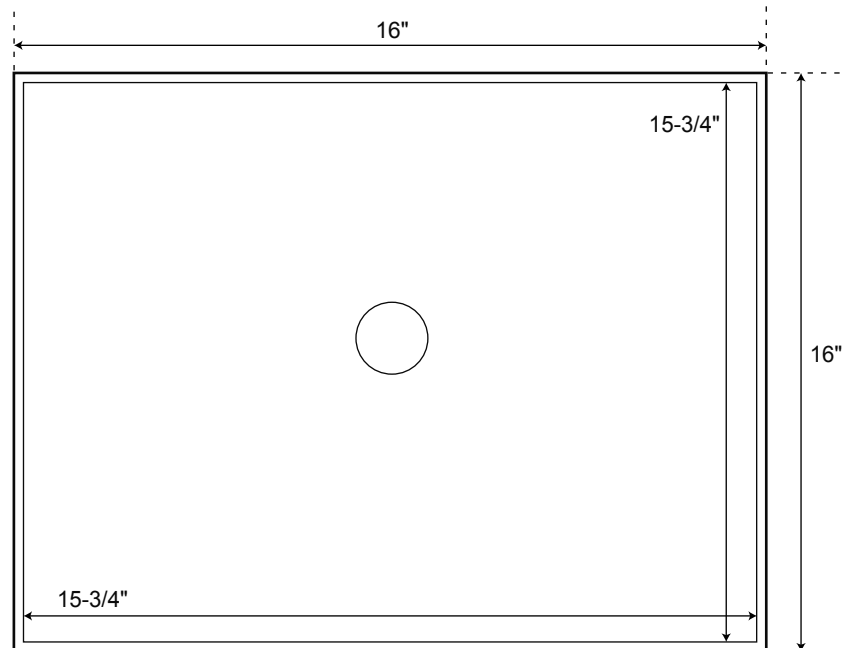

## SPECIFICATIONS

Overall Dimensions	16" L x 16" W (front to back) x 3" H
Interior Dimensions	15-3/4" L x 15-3/4" W (front to back)
Water Depth	N/A
Drain Hole	1-1/2"
Faucet Deck	N/A
Rim	1/4"

**Curved**  
Square Travertine  
Vessel Sink

*All measurements are approximate.*

Top

Front