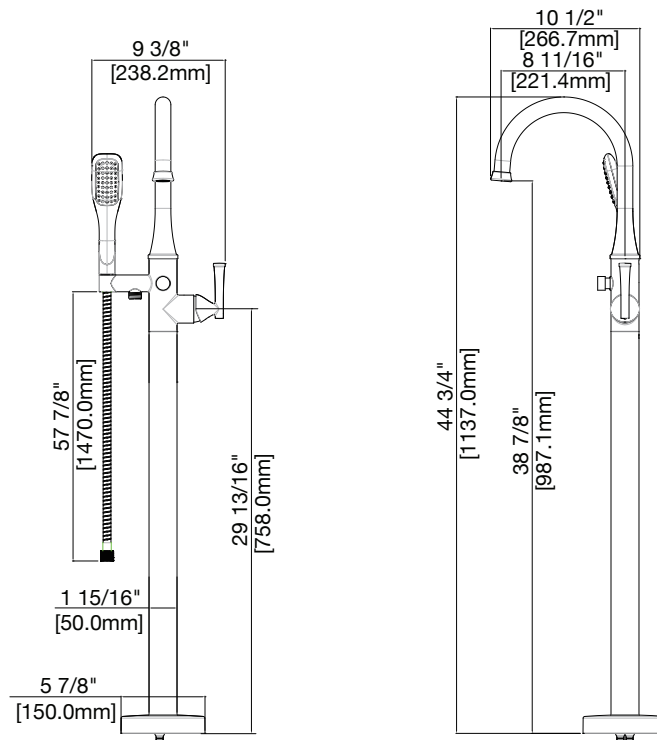

PF28FS2000G

TUB FILLER FAUCET

Willett Series

Product Features

- Brass construction
- Ceramic disc cartridge
- Flow rate: 8.5 gpm at 60 psi
- Hand shower max. flow rate: 1.8 gpm at 80 psi
- Handshower includes factory installed backflow prevention check valve
- Integral diverter to hand shower
- Meets: ASME A112.18.1 / CSA B125.1
- cUPC/IAPMO listed
- WaterSense certified
- Requires rough-in valve: PFFSR2000

PF28FS2000GCP

Model Numbers

- PF28FS2000GCP Chrome
- PF28FS2000GZBN Brushed nickel

Warranty and Codes

This product comes complete with installation, operating, care and maintenance instructions. This PROFLO faucet carries a limited lifetime warranty when installed in residential applications. The warranty is five years in commercial applications. This product meets ASME: A112.18.1.