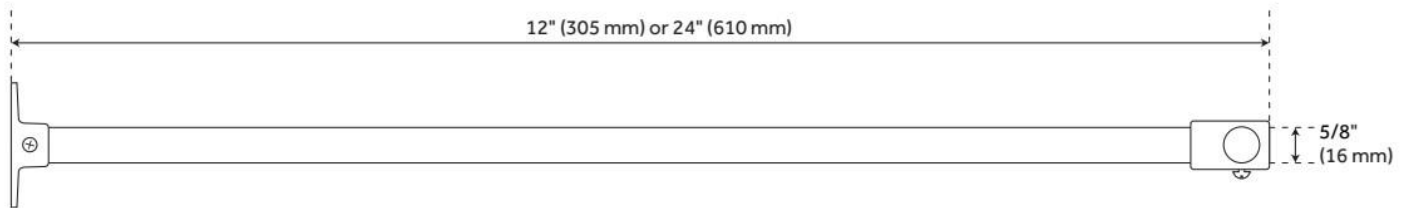

5/8" OD SHOWER KIT SUPPORT

SKU: 900719

Code: SH114342, SH144632, SH158964, SH260423

FEATURES

Material: Steel

ADDITIONAL FEATURES

- Wall support for add-a-shower kits.
- 5/8" OD pipe.
- 12" long or 24" long.
- Includes mounting hardware.
- 5/8" loop can attach to standard 3/8" riser pipe.
- Can be shortened to fit application.
- Parts are 5/8" OD (3/8" IPS).

REVISED 6/5/2024

5/8" OD SHOWER KIT SUPPORT

SKU: 900719

Code: SH114342, SH144632, SH158964, SH260423

REVISED 6/5/2024