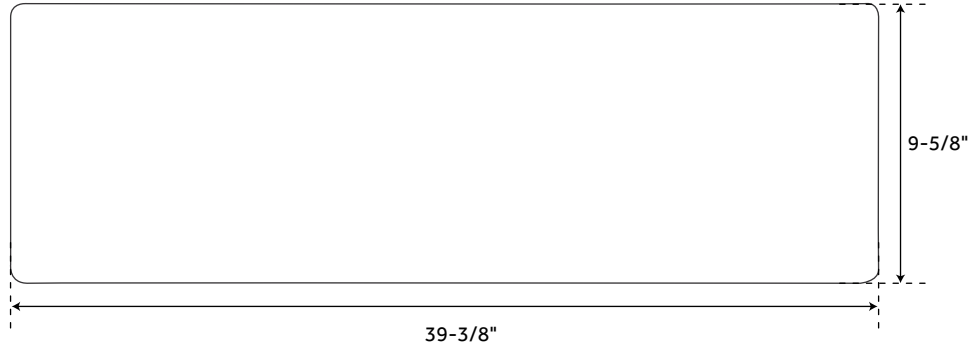

# 39" FIONA

### FEATURES

Material: Copper  
Basin Split: 50/50  
Apron Design: Hammered  
Faucet Centers: No Faucet Hole  
Number of Basins: 2  
Product Color: Medium Antique Copper  
Length: 39-3/8"  
Width: 21-3/4"  
Height: 9-5/8"  
Basin Length: 17-1/4"  
Basin Width: 17-3/4"  
Water Depth to Rim: 8-3/4"  
Apron Front Rim Thickness: 2-1/2"  
Side and Back Rim Thickness: 1-1/2"  
Metal Gauge/Thickness: 16 Gauge  
Drain Size: 3-1/2"  
Interior Treatment: Hammered