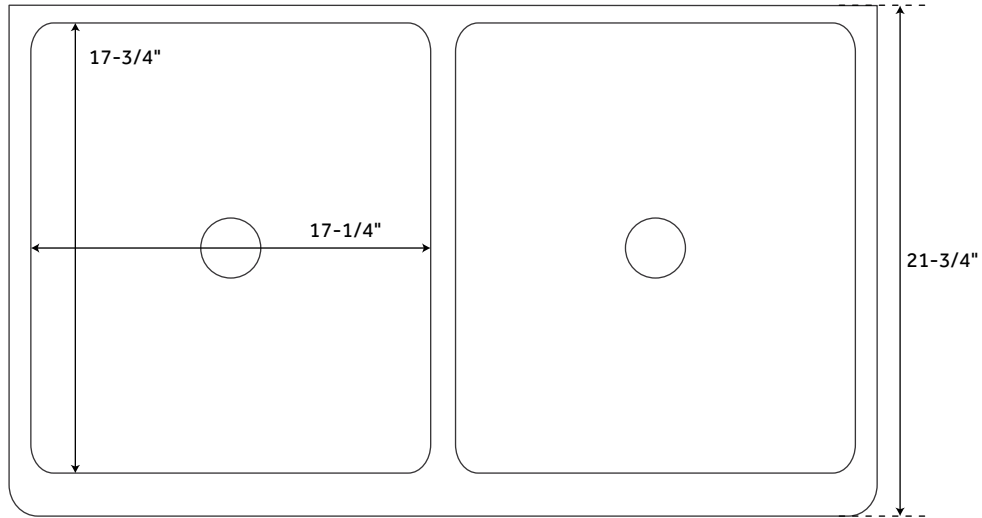

# 39" FIONA

### FEATURES

Material: Copper  
Basin Split: 50/50  
Apron Design: Hammered  
Faucet Centers: No Faucet Hole  
Number of Basins: 2  
Product Color: Medium Antique Copper  
Length: 39-3/8"  
Width: 21-3/4"  
Height: 9-5/8"  
Basin Length: 17-1/4"  
Basin Width: 17-3/4"  
Water Depth to Rim: 8-3/4"  
Apron Front Rim Thickness: 2-1/2"  
Side and Back Rim Thickness: 1-1/2"  
Metal Gauge/Thickness: 16 Gauge  
Drain Size: 3-1/2"  
Interior Treatment: Hammered