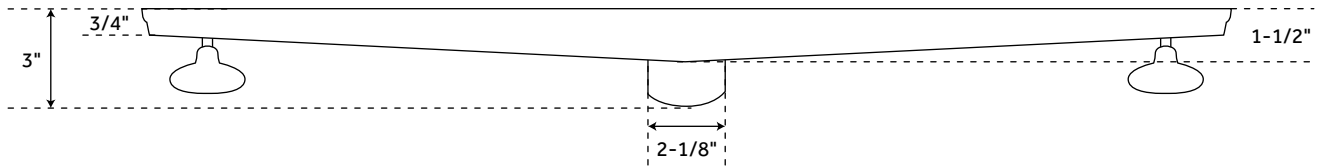

SIEWART

LINEAR SHOWER DRAIN

SKU: 926145

FEATURES

Material: Stainless Steel
18" Measures: 18" L x 3-3/8" W.
24" Measures: 24" L x 3-3/8" W.
28" Measures: 28" L x 3-3/8" W.
32" Measures: 32" L x 3-3/8" W.
36" Measures: 36" L x 3-3/8" W.
40" Measures: 40" L x 3-3/8" W.
48" Measures: 48" L x 3-3/8" W.
60" Measures: 60" L x 3-3/8" W.