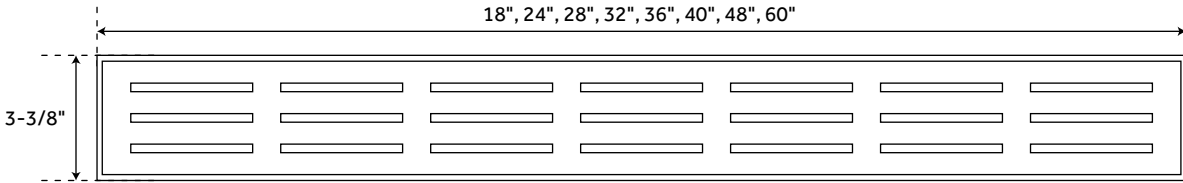

SIEWART

LINEAR SHOWER DRAIN

SKU: 926145

FEATURES

Material: Stainless Steel
18" Measures: 18" L x 3-3/8" W.
24" Measures: 24" L x 3-3/8" W.
28" Measures: 28" L x 3-3/8" W.
32" Measures: 32" L x 3-3/8" W.
36" Measures: 36" L x 3-3/8" W.
40" Measures: 40" L x 3-3/8" W.
48" Measures: 48" L x 3-3/8" W.
60" Measures: 60" L x 3-3/8" W.