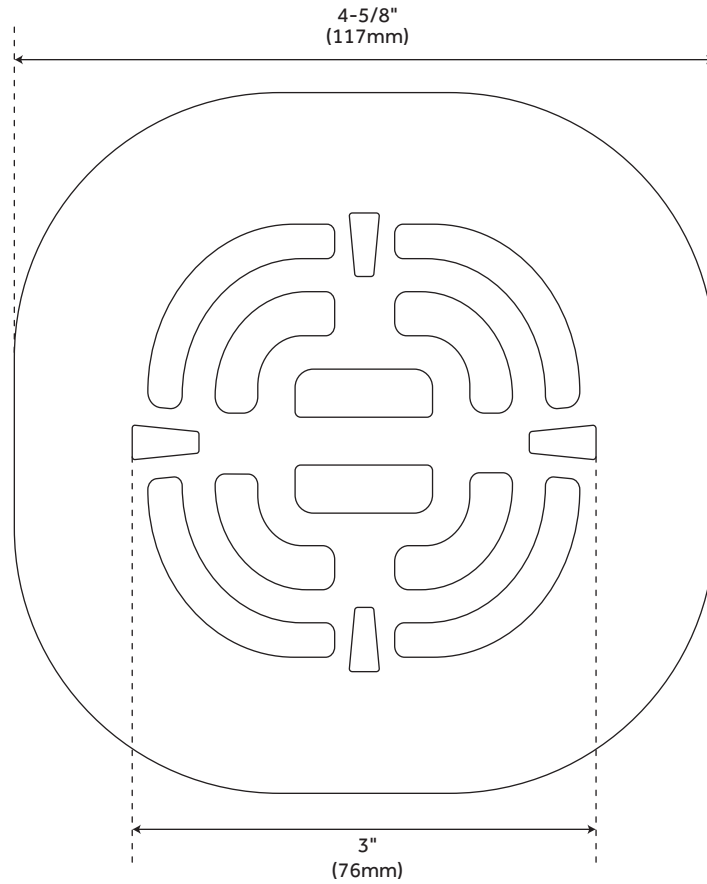

SNAP-IN

STAINLESS STEEL SHOWER DRAIN STRAINER

SKU: 932344

FEATURES

Material: Stainless Steel
Length: 4-5/8"
Width: 4-5/8"
Height: 1/2"
Assembly Required: No
Drain Size: 3"
Prong-To-Prong Diameter: 3"

SIGNATURE HARDWARE LIFETIME WARRANTY

See website for warranty information

All dimensions and specifications are nominal and may vary. Use actual products for accuracy in critical situations.

REVISED 11/26/2019
Code: SH606BN/SH606CP/SH606ORB