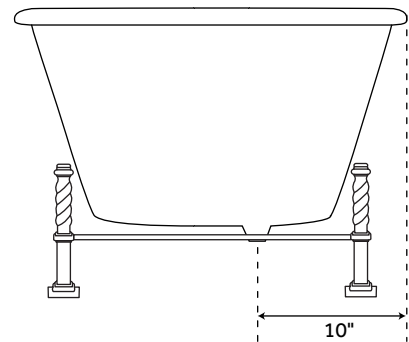

61" RALSTON

CAST IRON DOUBLE-ENDED TUB - GOTHIC FEET

SKU: 934550

FEATURES

Design: Traditional
Product Finish: White
Features: Custom Painting Available
Overflow Hole: Yes
Shape: Oval
Material: Cast Iron
Exterior Treatment: Hand-Smoothed
Painted White
Interior Treatment: White Porcelain Enamel
Feet Type: Gothic
Feet Material: Cast Iron
Tap Deck: No
Drain Placement: Offset
Faucet Included: No
Length: 61"
Width: 31"
Height: 24"
Water Capacity With Overflow (Gallons): 35
Water Depth To Overflow: 13-1/2"
Tub Weight Uncrated (lbs): 270
Tub Weight Crated (lbs): 380

SIGNATURE HARDWARE LIFETIME WARRANTY

See website for warranty information

All measurements are approximate. Measurements may vary +/- 1/2".

REVISED 01/30/2019

67" RALSTON

CAST IRON DOUBLE-ENDED TUB - GOTHIC FEET

SKU: 934550

FEATURES

Design: Traditional
Product Finish: White
Features: Custom Painting Available
Overflow Hole: Yes
Shape: Oval
Material: Cast Iron
Exterior Treatment: Hand-Smoothed
Painted White
Interior Treatment: White Porcelain Enamel
Feet Type: Gothic
Feet Material: Cast Iron
Tap Deck: No
Drain Placement: Offset
Faucet Included: No
Length: 67"
Width: 31"
Height: 24"
Water Capacity With Overflow (Gallons): 41
Water Depth To Overflow: 13-1/2"
Tub Weight Uncrated (lbs): 270
Tub Weight Crated (lbs): 380