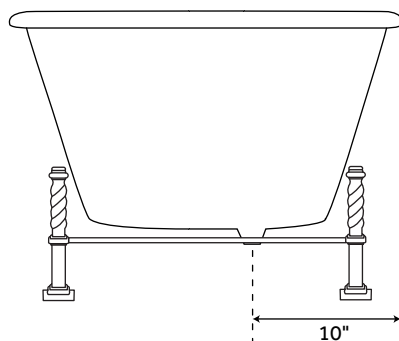

61" RALSTON

CAST IRON DOUBLE-ENDED TUB - GOTHIC FEET

SKU: 934550

FEATURES

Design: Traditional
Product Finish: White
Features: Custom Painting Available
Overflow Hole: Yes
Shape: Oval
Material: Cast Iron
Exterior Treatment: Hand-Smoothed
Painted White
Interior Treatment: White Porcelain Enamel
Feet Type: Gothic
Feet Material: Cast Iron
Tap Deck: No
Drain Placement: Offset
Faucet Included: No
Length: 61"
Width: 31"
Height: 24"
Water Capacity With Overflow (Gallons): 35
Water Depth To Overflow: 13-1/2"
Tub Weight Uncrated (lbs): 270
Tub Weight Crated (lbs): 380

SIGNATURE HARDWARE LIFETIME WARRANTY

See website for warranty information

All measurements are approximate. Measurements may vary +/- 1/2".

REVISED 01/30/2019

67" RALSTON

CAST IRON DOUBLE-ENDED TUB - GOTHIC FEET

SKU: 934550

FEATURES

Design: Traditional
Product Finish: White
Features: Custom Painting Available
Overflow Hole: Yes
Shape: Oval
Material: Cast Iron
Exterior Treatment: Hand-Smoothed
Painted White
Interior Treatment: White Porcelain Enamel
Feet Type: Gothic
Feet Material: Cast Iron
Tap Deck: No
Drain Placement: Offset
Faucet Included: No
Length: 67"
Width: 31"
Height: 24"
Water Capacity With Overflow (Gallons): 41
Water Depth To Overflow: 13-1/2"
Tub Weight Uncrated (lbs): 270
Tub Weight Crated (lbs): 380