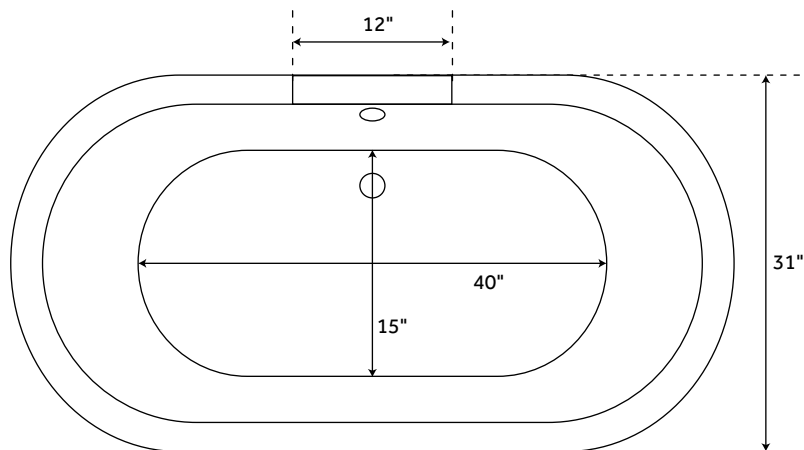

61" RALSTON

CAST IRON DOUBLE-ENDED TUB - GOTHIC FEET

SKU: 934550

FEATURES

Design: Traditional
Product Finish: White
Features: Custom Painting Available
Overflow Hole: Yes
Shape: Oval
Material: Cast Iron
Exterior Treatment: Hand-Smoothed
Painted White
Interior Treatment: White Porcelain Enamel
Feet Type: Gothic
Feet Material: Cast Iron
Tap Deck: No
Drain Placement: Offset
Faucet Included: No
Length: 61"
Width: 31"
Height: 24"
Water Capacity With Overflow (Gallons): 35
Water Depth To Overflow: 13-1/2"
Tub Weight Uncrated (lbs): 270
Tub Weight Crated (lbs): 380

SIGNATURE HARDWARE LIFETIME WARRANTY

See website for warranty information

All measurements are approximate. Measurements may vary +/- 1/2".

REVISED 01/30/2019

67" RALSTON

CAST IRON DOUBLE-ENDED TUB - GOTHIC FEET

SKU: 934550

FEATURES

Design: Traditional
Product Finish: White
Features: Custom Painting Available
Overflow Hole: Yes
Shape: Oval
Material: Cast Iron
Exterior Treatment: Hand-Smoothed
Painted White
Interior Treatment: White Porcelain Enamel
Feet Type: Gothic
Feet Material: Cast Iron
Tap Deck: No
Drain Placement: Offset
Faucet Included: No
Length: 67"
Width: 31"
Height: 24"
Water Capacity With Overflow (Gallons): 41
Water Depth To Overflow: 13-1/2"
Tub Weight Uncrated (lbs): 270
Tub Weight Crated (lbs): 380