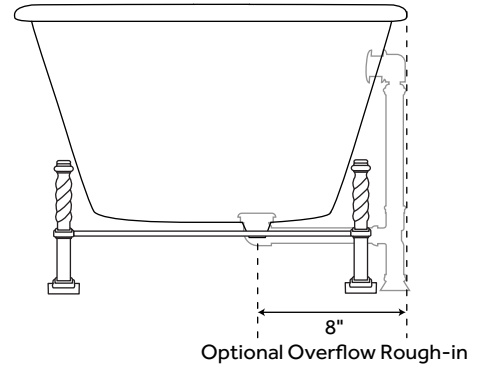

61" RALSTON

CAST IRON DOUBLE-ENDED TUB - GOTHIC FEET

SKU: 934550

FEATURES

Design: Traditional
Product Finish: White
Features: Custom Painting Available
Overflow Hole: Yes
Shape: Oval
Material: Cast Iron
Exterior Treatment: Hand-Smoothed
Painted White
Interior Treatment: White Porcelain Enamel
Feet Type: Gothic
Feet Material: Cast Iron
Tap Deck: No
Drain Placement: Offset
Faucet Included: No
Length: 61"
Width: 31"
Height: 24"
Water Capacity With Overflow (Gallons): 35
Water Depth To Overflow: 13-1/2"
Tub Weight Uncrated (lbs): 270
Tub Weight Crated (lbs): 380

SIGNATURE HARDWARE LIFETIME WARRANTY

See website for warranty information

All measurements are approximate. Measurements may vary +/- 1/2".

REVISED 01/30/2019

67" RALSTON

CAST IRON DOUBLE-ENDED TUB - GOTHIC FEET

SKU: 934550

FEATURES

Design: Traditional
Product Finish: White
Features: Custom Painting Available
Overflow Hole: Yes
Shape: Oval
Material: Cast Iron
Exterior Treatment: Hand-Smoothed
Painted White
Interior Treatment: White Porcelain Enamel
Feet Type: Gothic
Feet Material: Cast Iron
Tap Deck: No
Drain Placement: Offset
Faucet Included: No
Length: 67"
Width: 31"
Height: 24"
Water Capacity With Overflow (Gallons): 41
Water Depth To Overflow: 13-1/2"
Tub Weight Uncrated (lbs): 270
Tub Weight Crated (lbs): 380