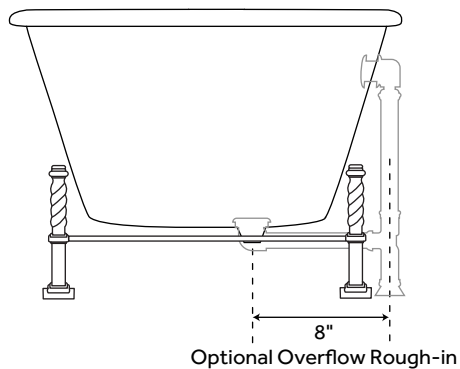

61" RALSTON

CAST IRON DOUBLE-ENDED TUB - GOTHIC FEET

SKU: 934550

FEATURES

Design: Traditional
Product Finish: White
Features: Custom Painting Available
Overflow Hole: Yes
Shape: Oval
Material: Cast Iron
Exterior Treatment: Hand-Smoothed
Painted White
Interior Treatment: White Porcelain Enamel
Feet Type: Gothic
Feet Material: Cast Iron
Tap Deck: No
Drain Placement: Offset
Faucet Included: No
Length: 61"
Width: 31"
Height: 24"
Water Capacity With Overflow (Gallons): 35
Water Depth To Overflow: 13-1/2"
Tub Weight Uncrated (lbs): 270
Tub Weight Crated (lbs): 380

SIGNATURE HARDWARE LIFETIME WARRANTY

See website for warranty information

All measurements are approximate. Measurements may vary +/- 1/2".

REVISED 01/30/2019

67" RALSTON

CAST IRON DOUBLE-ENDED TUB - GOTHIC FEET

SKU: 934550

FEATURES

Design: Traditional
Product Finish: White
Features: Custom Painting Available
Overflow Hole: Yes
Shape: Oval
Material: Cast Iron
Exterior Treatment: Hand-Smoothed
Painted White
Interior Treatment: White Porcelain Enamel
Feet Type: Gothic
Feet Material: Cast Iron
Tap Deck: No
Drain Placement: Offset
Faucet Included: No
Length: 67"
Width: 31"
Height: 24"
Water Capacity With Overflow (Gallons): 41
Water Depth To Overflow: 13-1/2"
Tub Weight Uncrated (lbs): 270
Tub Weight Crated (lbs): 380