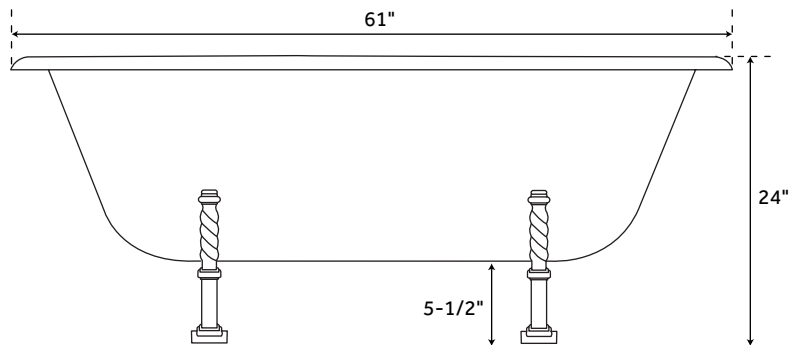

61" RALSTON

CAST IRON DOUBLE-ENDED TUB - GOTHIC FEET

SKU: 934550

FEATURES

Design: Traditional
Product Finish: White
Features: Custom Painting Available
Overflow Hole: Yes
Shape: Oval
Material: Cast Iron
Exterior Treatment: Hand-Smoothed
Painted White
Interior Treatment: White Porcelain Enamel
Feet Type: Gothic
Feet Material: Cast Iron
Tap Deck: No
Drain Placement: Offset
Faucet Included: No
Length: 61"
Width: 31"
Height: 24"
Water Capacity With Overflow (Gallons): 35
Water Depth To Overflow: 13-1/2"
Tub Weight Uncrated (lbs): 270
Tub Weight Crated (lbs): 380

SIGNATURE HARDWARE LIFETIME WARRANTY

See website for warranty information

All measurements are approximate. Measurements may vary +/- 1/2".

REVISED 01/30/2019

67" RALSTON

CAST IRON DOUBLE-ENDED TUB - GOTHIC FEET

SKU: 934550

FEATURES

Design: Traditional
Product Finish: White
Features: Custom Painting Available
Overflow Hole: Yes
Shape: Oval
Material: Cast Iron
Exterior Treatment: Hand-Smoothed
Painted White
Interior Treatment: White Porcelain Enamel
Feet Type: Gothic
Feet Material: Cast Iron
Tap Deck: No
Drain Placement: Offset
Faucet Included: No
Length: 67"
Width: 31"
Height: 24"
Water Capacity With Overflow (Gallons): 41
Water Depth To Overflow: 13-1/2"
Tub Weight Uncrated (lbs): 270
Tub Weight Crated (lbs): 380