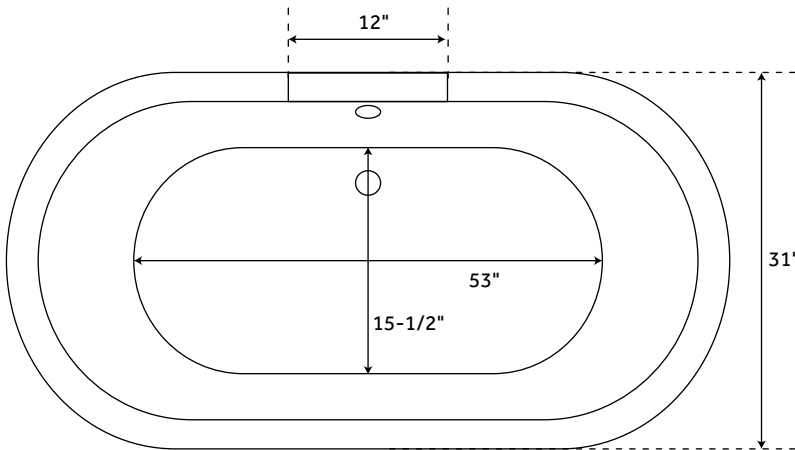

61" RALSTON

CAST IRON DOUBLE-ENDED TUB - GOTHIC FEET

SKU: 934550

FEATURES

Design: Traditional
Product Finish: White
Features: Custom Painting Available
Overflow Hole: Yes
Shape: Oval
Material: Cast Iron
Exterior Treatment: Hand-Smoothed
Painted White
Interior Treatment: White Porcelain Enamel
Feet Type: Gothic
Feet Material: Cast Iron
Tap Deck: No
Drain Placement: Offset
Faucet Included: No
Length: 61"
Width: 31"
Height: 24"
Water Capacity With Overflow (Gallons): 35
Water Depth To Overflow: 13-1/2"
Tub Weight Uncrated (lbs): 270
Tub Weight Crated (lbs): 380

SIGNATURE HARDWARE LIFETIME WARRANTY

See website for warranty information

All measurements are approximate. Measurements may vary +/- 1/2".

REVISED 01/30/2019

67" RALSTON

CAST IRON DOUBLE-ENDED TUB - GOTHIC FEET

SKU: 934550

FEATURES

Design: Traditional
Product Finish: White
Features: Custom Painting Available
Overflow Hole: Yes
Shape: Oval
Material: Cast Iron
Exterior Treatment: Hand-Smoothed
Painted White
Interior Treatment: White Porcelain Enamel
Feet Type: Gothic
Feet Material: Cast Iron
Tap Deck: No
Drain Placement: Offset
Faucet Included: No
Length: 67"
Width: 31"
Height: 24"
Water Capacity With Overflow (Gallons): 41
Water Depth To Overflow: 13-1/2"
Tub Weight Uncrated (lbs): 270
Tub Weight Crated (lbs): 380