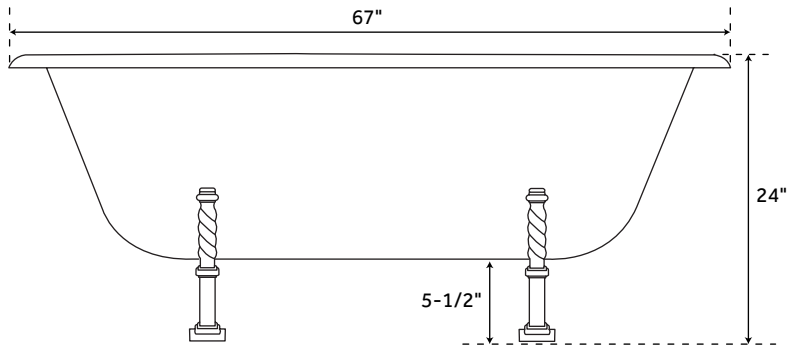

61" RALSTON

CAST IRON DOUBLE-ENDED TUB - GOTHIC FEET

SKU: 934550

FEATURES

Design: Traditional
Product Finish: White
Features: Custom Painting Available
Overflow Hole: Yes
Shape: Oval
Material: Cast Iron
Exterior Treatment: Hand-Smoothed
Painted White
Interior Treatment: White Porcelain Enamel
Feet Type: Gothic
Feet Material: Cast Iron
Tap Deck: No
Drain Placement: Offset
Faucet Included: No
Length: 61"
Width: 31"
Height: 24"
Water Capacity With Overflow (Gallons): 35
Water Depth To Overflow: 13-1/2"
Tub Weight Uncrated (lbs): 270
Tub Weight Crated (lbs): 380

SIGNATURE HARDWARE LIFETIME WARRANTY

See website for warranty information

All measurements are approximate. Measurements may vary +/- 1/2".

REVISED 01/30/2019

67" RALSTON

CAST IRON DOUBLE-ENDED TUB - GOTHIC FEET

SKU: 934550

FEATURES

Design: Traditional
Product Finish: White
Features: Custom Painting Available
Overflow Hole: Yes
Shape: Oval
Material: Cast Iron
Exterior Treatment: Hand-Smoothed
Painted White
Interior Treatment: White Porcelain Enamel
Feet Type: Gothic
Feet Material: Cast Iron
Tap Deck: No
Drain Placement: Offset
Faucet Included: No
Length: 67"
Width: 31"
Height: 24"
Water Capacity With Overflow (Gallons): 41
Water Depth To Overflow: 13-1/2"
Tub Weight Uncrated (lbs): 270
Tub Weight Crated (lbs): 380