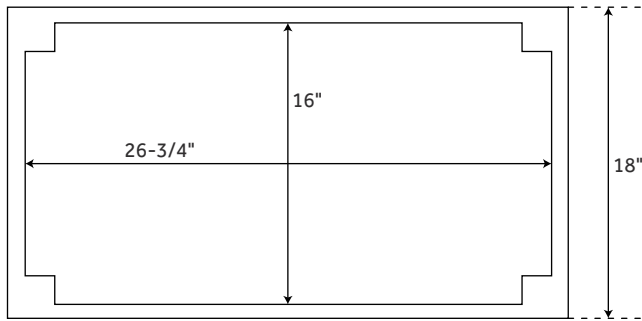

30" MISSION

NARROW DEPTH HARDWOOD VANITY CABINET

SKU: 404272, 404273

FEATURES

Material: Wood
Installation Type: Freestanding
Number of Basins: 1
Number of Doors: 2
Features: Matching Linen Cabinet
Width: 29-3/4"
Depth: 18"
Height: 34-1/4"
Assembly Required: No
Faucet Included: No
Vanity Top Included: Optional
Vanity Top Depth: 19"
Vanity Top Width: 31"
Vanity Top Thickness: 2cm