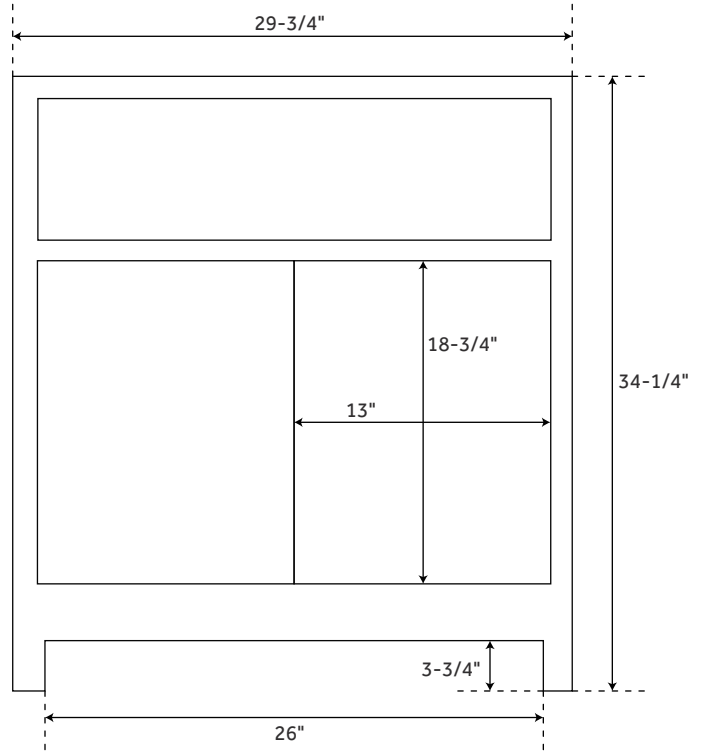

30" MISSION

NARROW DEPTH HARDWOOD VANITY CABINET

SKU: 404272, 404273

FEATURES

Material: Wood
Installation Type: Freestanding
Number of Basins: 1
Number of Doors: 2
Features: Matching Linen Cabinet
Width: 29-3/4"
Depth: 18"
Height: 34-1/4"
Assembly Required: No
Faucet Included: No
Vanity Top Included: Optional
Vanity Top Depth: 19"
Vanity Top Width: 31"
Vanity Top Thickness: 2cm