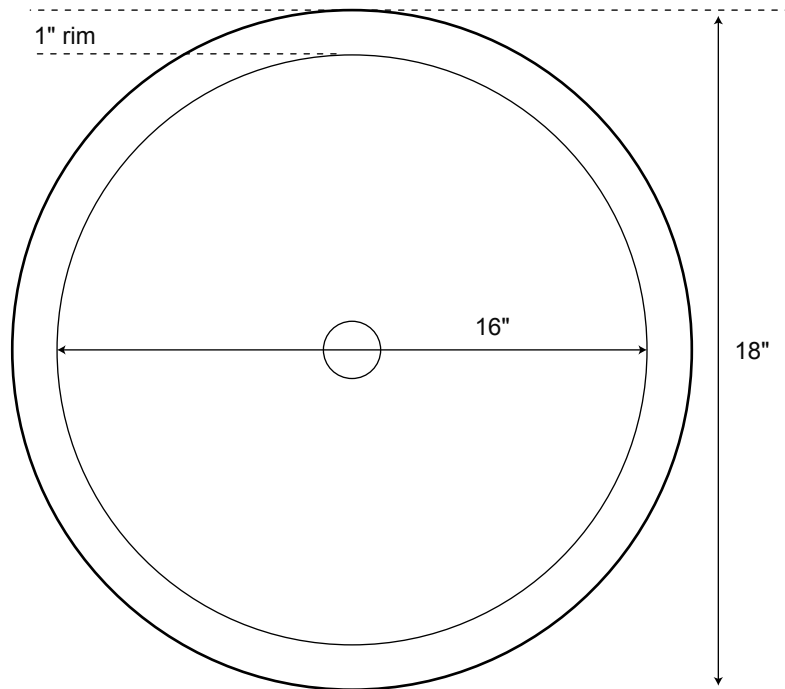

## SPECIFICATIONS

Overall Dimensions	18" diameter x 6-1/2" H
Basin Dimensions	16" diameter
Water Depth	6-1/4"
Drain Hole	1-1/2" diameter
Rim	1"

# 18" Scrolled Copper Sink

**All measurements are approximate.**

Top

Side