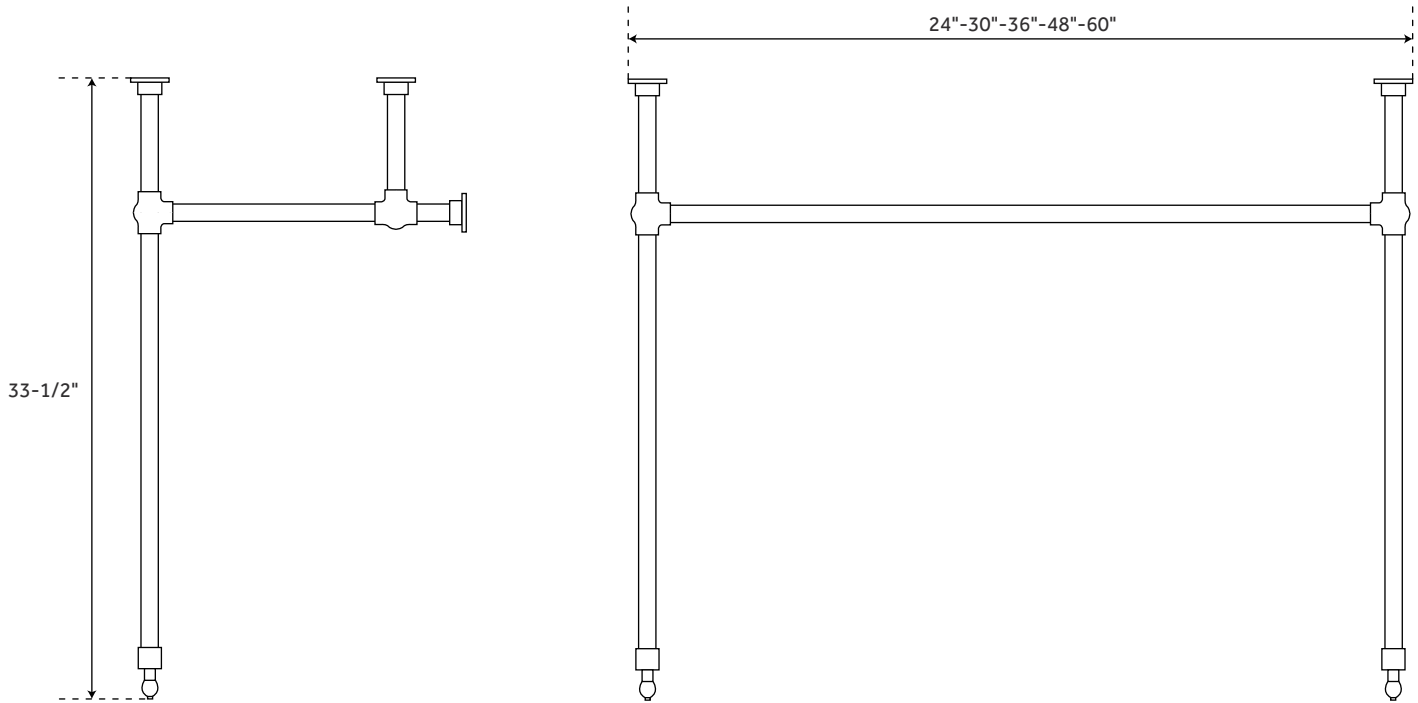

COMPLETE

BRASS CONSOLE SINGLE SINK STAND - BRUSHED NICKEL

SKU: 946409

FEATURES

Height: 33-1/2"

Stand Material: Solid Brass

1" OD brass tubing.

Stand comes with side support rods, two support legs and
and 60" L front support rod. Front support rod
can be custom cut on site to fit your vanity
top dimensions