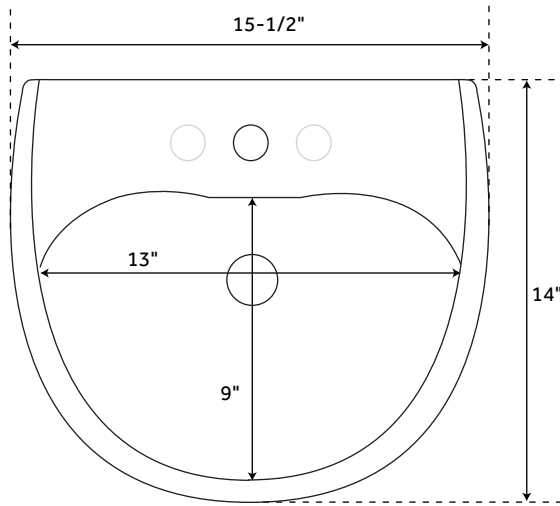

## PORCELAIN MINI PEDESTAL SINK

SKU: 932866

### FEATURES

Shape: Oval  
Sink Material: Porcelain  
Number of Basins: 1  
Sink Installation: Pedestal  
Overflow Hole: Yes  
Length: 15-1/2"  
Width: 14"  
Height: 33-1/2"  
Basin Length: 13"  
Basin Width: 9"  
Basin Depth: 5"  
Water Depth To Overflow: 3-1/2"  
Drain Size: 1-1/2"  
Drain Included: Optional  
Faucet Included: No  
Sink Material: Porcelain