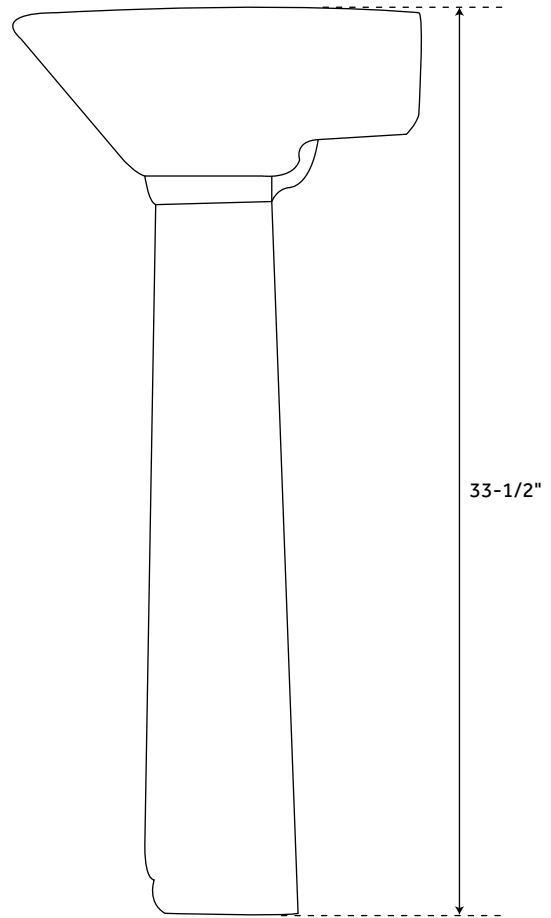

## PORCELAIN MINI PEDESTAL SINK

SKU: 932866

### FEATURES

Shape: Oval  
Sink Material: Porcelain  
Number of Basins: 1  
Sink Installation: Pedestal  
Overflow Hole: Yes  
Length: 15-1/2"  
Width: 14"  
Height: 33-1/2"  
Basin Length: 13"  
Basin Width: 9"  
Basin Depth: 5"  
Water Depth To Overflow: 3-1/2"  
Drain Size: 1-1/2"  
Drain Included: Optional  
Faucet Included: No  
Sink Material: Porcelain