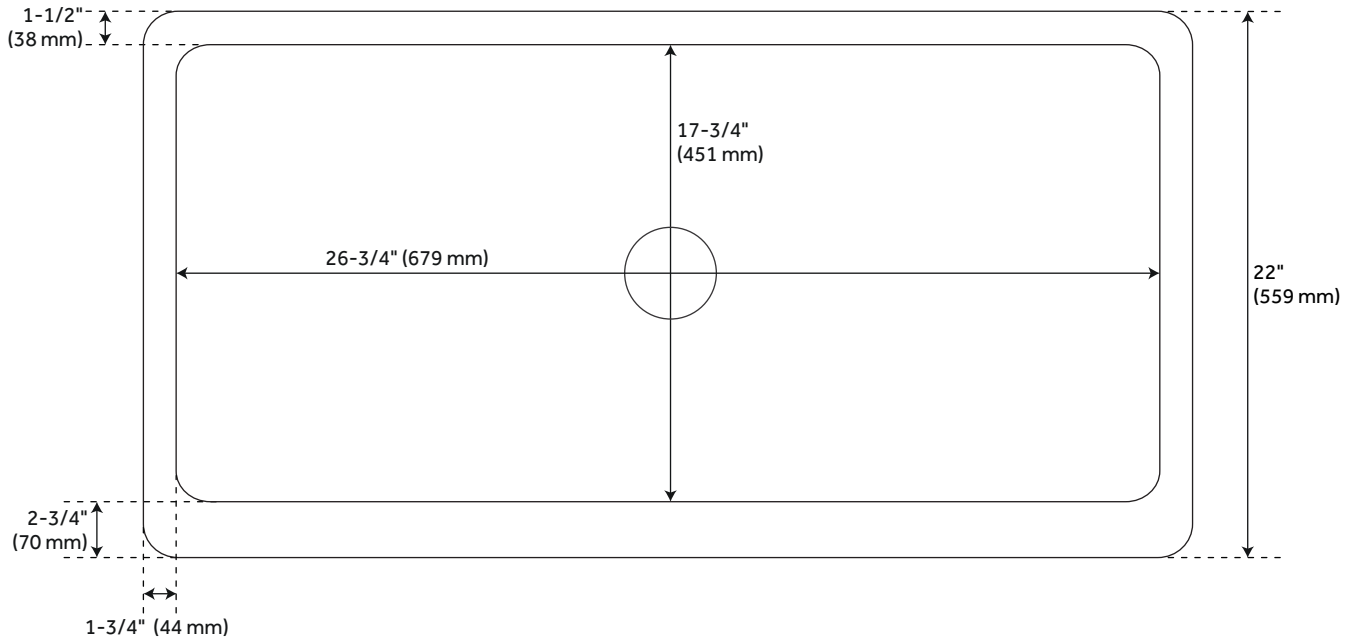

30" FIONA HAMMERED COPPER FARMHOUSE SINK

SKU: 427341
Code: SH427341

FEATURES

Material: Copper
Fits Drain Hole Size: 3-1/2"
Faucet Centers: No Faucet Hole

CSA B45.12/IAPMO Z402, Massachusetts Accepted, LISTED ID: 506949

ADDITIONAL FEATURES

- Made of solid copper.
- Rounded interior corners for easy cleaning.
- Hammered apron front and interior.
- Angled bottom facilitates water drainage.
- Sink bowl is pressed; contains no internal welds.

REVISED 7/11/2024

30" FIONA HAMMERED COPPER FARMHOUSE SINK

SKU: 427341
Code: SH427341

All dimensions and specifications are nominal and may vary. Use actual products for accuracy in critical situations.