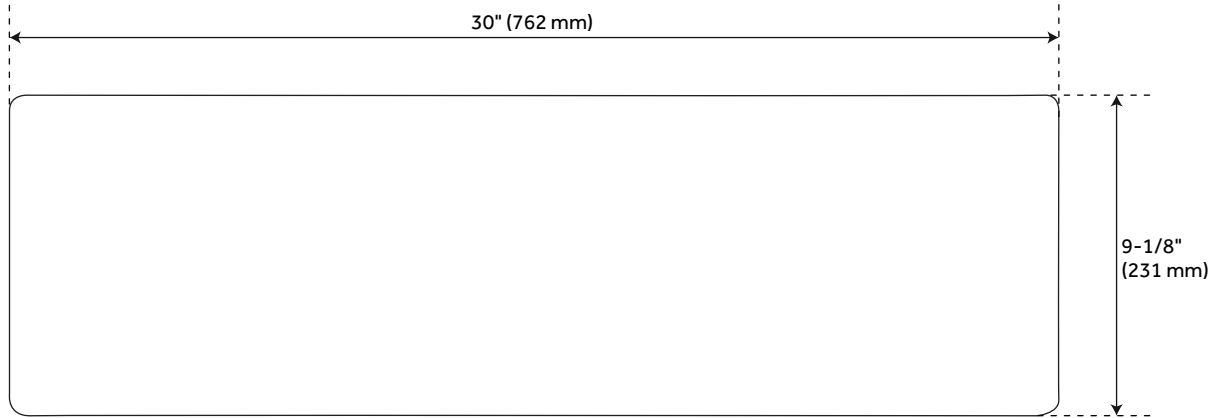

30" FIONA HAMMERED COPPER FARMHOUSE SINK

SKU: 427341
Code: SH427341

FEATURES

Material: Copper
Fits Drain Hole Size: 3-1/2"
Faucet Centers: No Faucet Hole

CSA B45.12/IAPMO Z402, Massachusetts Accepted, LISTED ID: 506949

ADDITIONAL FEATURES

- Made of solid copper.
- Rounded interior corners for easy cleaning.
- Hammered apron front and interior.
- Angled bottom facilitates water drainage.
- Sink bowl is pressed; contains no internal welds.

REVISED 7/11/2024

30" FIONA HAMMERED COPPER FARMHOUSE SINK

SKU: 427341
Code: SH427341

All dimensions and specifications are nominal and may vary. Use actual products for accuracy in critical situations.