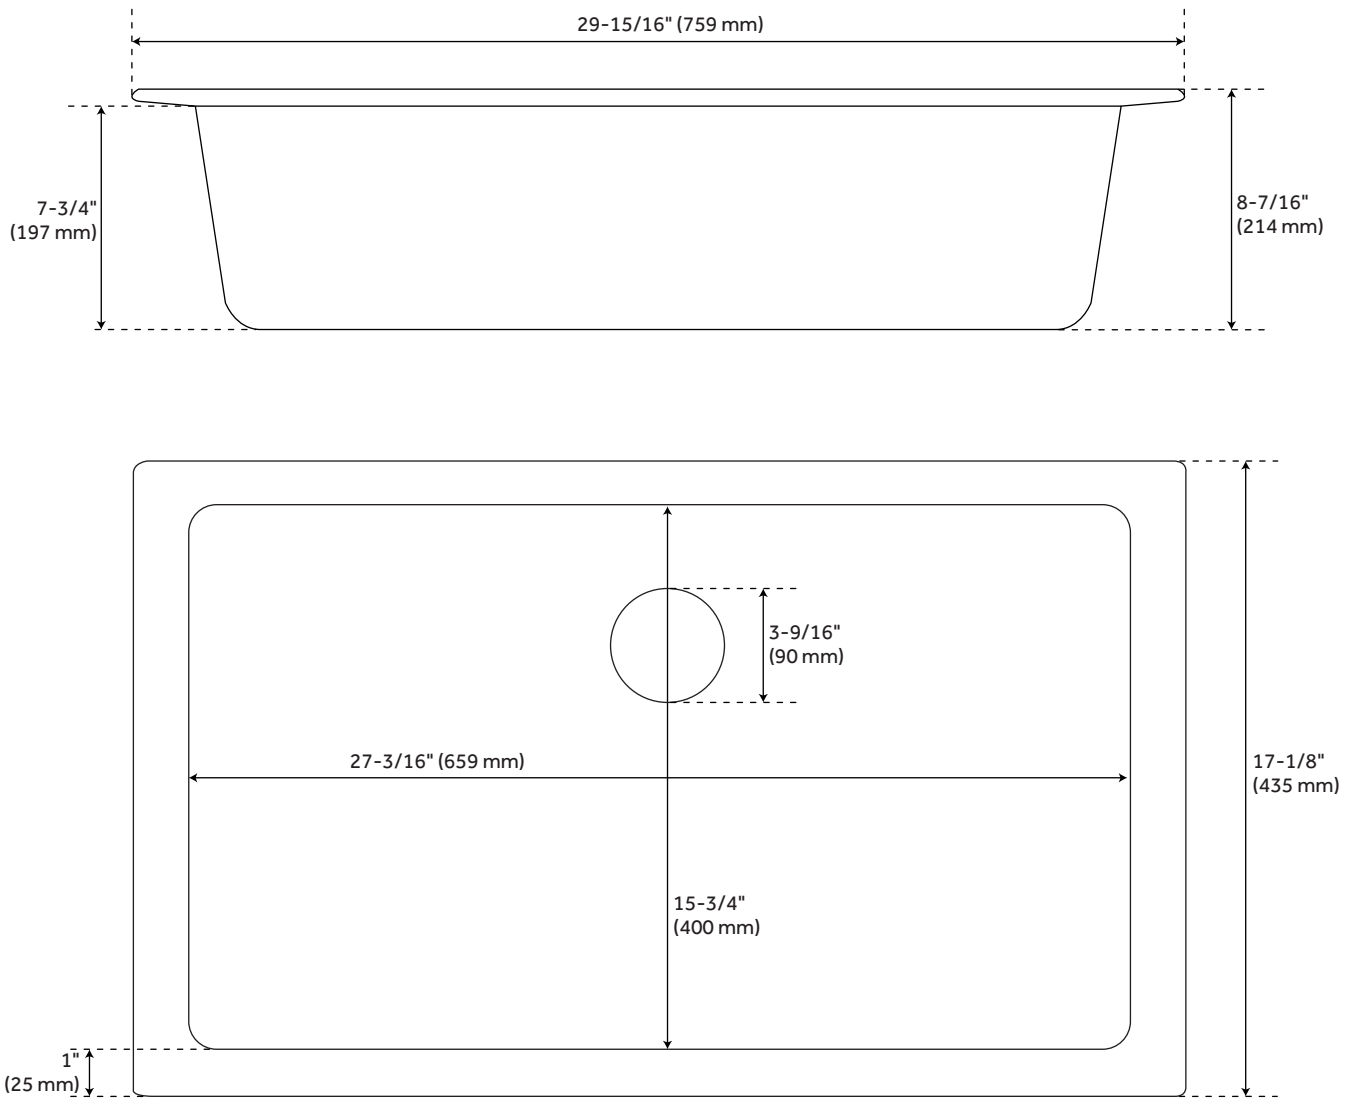

30" HOLCOMB UNDERMOUNT GRANITE COMPOSITE SINK - CLOUD WHITE

SKU: 419618
Code: SH419618

FEATURES

Material: Granite Composite
Product Finish: White
Installation Type: Undermount, Drop-In
Shape: Rectangle
Drain Placement: Center
Fits Drain Hole Size: 3-1/2"
Faucet Centers: No Faucet Hole
Overflow Hole: No
Mounting Hardware Included: Yes

CSA, CSA B45.5/IAPMO Z124, LISTED ID: 521420

ADDITIONAL FEATURES

- Optional dish rack is made of stainless steel.
- Granite composite is 80% granite and 20% resin.
- It is recommended to have the sink at the job site before cutting cabinet or counter top.
- Made in Italy.

REVISED 7/11/2024

30" HOLCOMB UNDERMOUNT GRANITE COMPOSITE SINK - CLOUD WHITE

SKU: 419618
Code: SH419618

All dimensions and specifications are nominal and may vary. Use actual products for accuracy in critical situations.