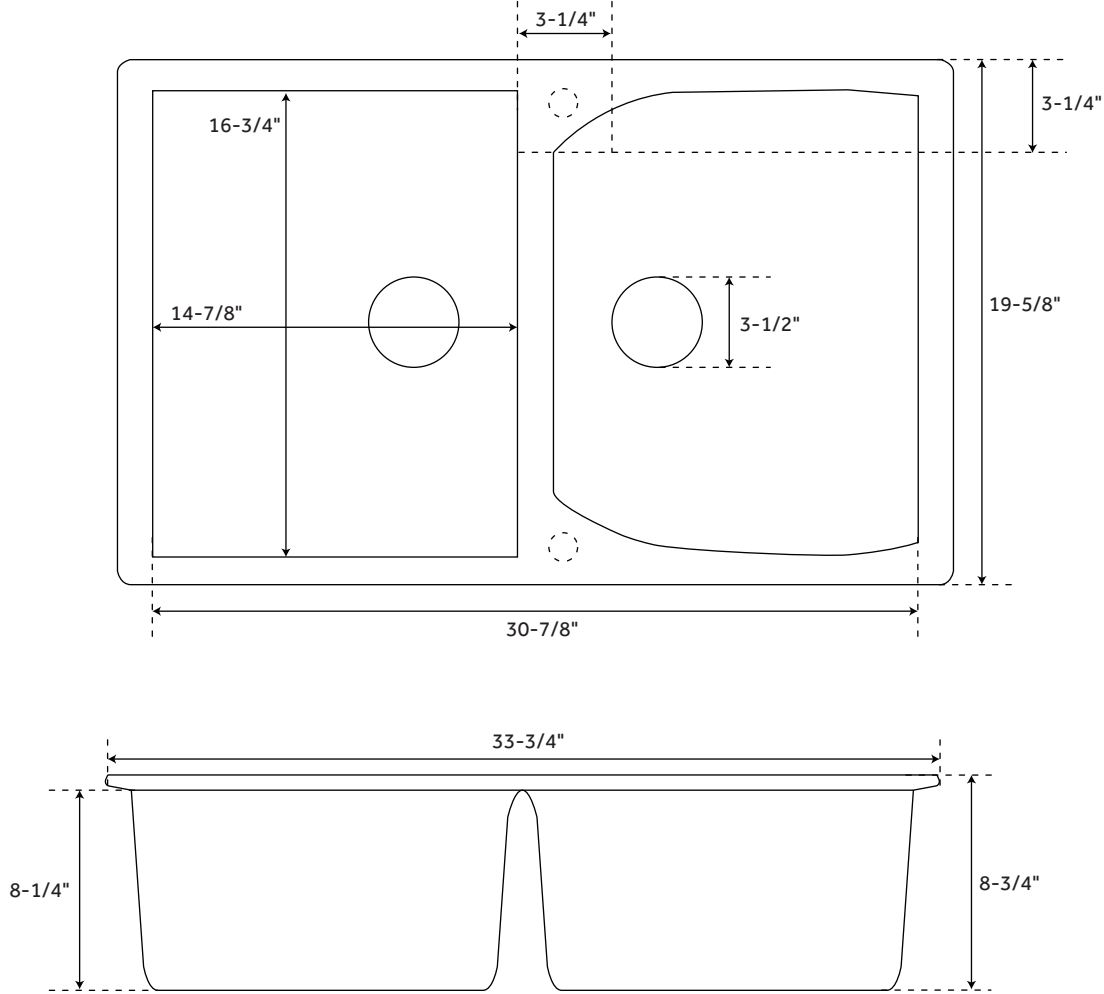

34" VERNOR

DOUBLE-BOWL DROP-IN GRANITE COMPOSITE SINK

SKU: 933449

FEATURES

- Material: Granite Composite
- Basin Split: 50/50
- Shape: Rectangle
- Sink Installation: Drop-In
- Faucet Centers: No Faucet Hole
- Number of Basins: 2
- Length: 33-3/4"
- Width: 19-5/8"
- Height: 8-3/4"
- Basin Length: 14-7/8"
- Basin Width: 16-3/4"
- Water Depth to Rim: 8-1/4"
- Rim Thickness: 1-3/8"
- Faucet Included: No
- Faucet Holes: No Faucet Hole
- Drain Included: Optional
- Drain Size: 3-1/2"
- Mounting Hardware Included: Yes
- Interior Treatment: Smooth