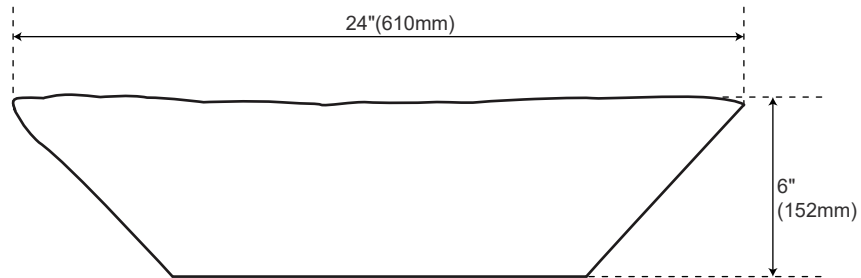

SEASHELL

PORCELAIN VESSEL SINK

SKU: 932319

FEATURES

- Shape: Irregular
- Sink Material: Porcelain
- Number of Basins: 1
- Sink Installation: Vessel
- Product Color: White
- Faucet Centers: No Faucet Hole
- Overflow Hole: Yes
- Item Weight (LBS.): 20
- Drain Included: Optional
- When Purchasing a Vessel Sink Faucet, Ensure the Height to Spout and Spout Reach Will Accommodate Your Sink.

FEATURES

- Length: 24"
- Width: 15-7/8"
- Height: 6"
- Basin Length: 12"
- Basin Width: 7-1/2"
- Fits Drain Hole Size: 1-1/2"

PRODUCT IMAGE

All dimensions and specifications are nominal and may vary. Use actual products for accuracy in critical situations.