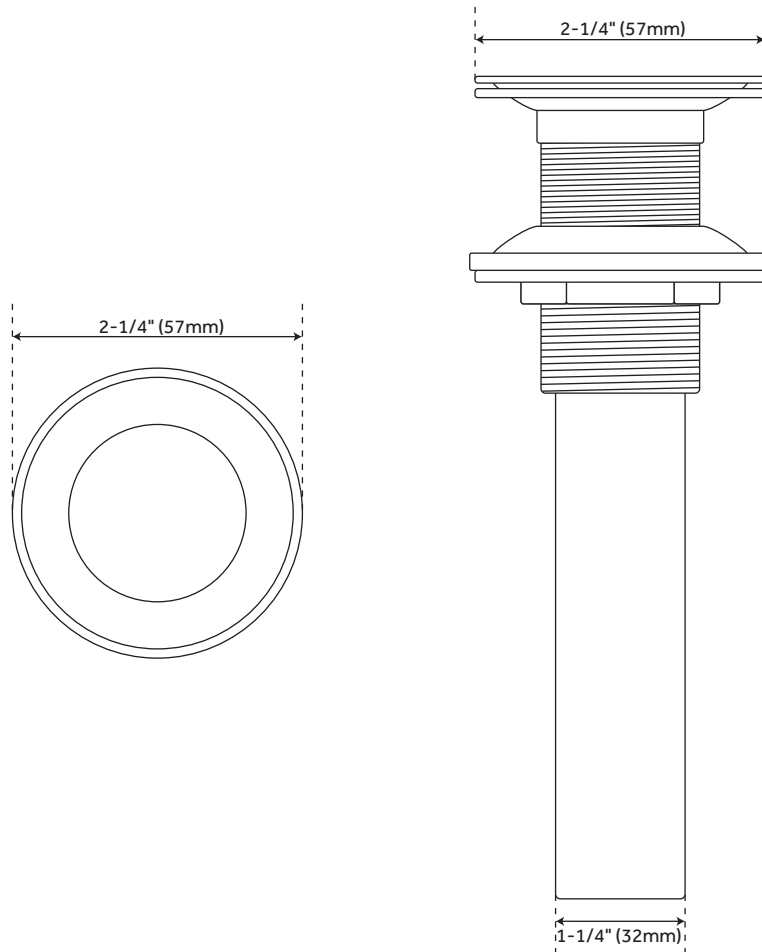

SEASHELL

PORCELAIN VESSEL SINK

SKU: 932319

FEATURES

- Shape: Irregular
- Sink Material: Porcelain
- Number of Basins: 1
- Sink Installation: Vessel
- Product Color: White
- Faucet Centers: No Faucet Hole
- Overflow Hole: Yes
- Item Weight (LBS.): 20
- Drain Included: Optional
- When Purchasing a Vessel Sink Faucet, Ensure the Height to Spout and Spout Reach Will Accommodate Your Sink.

FEATURES

- Length: 24"
- Width: 15-7/8"
- Height: 6"
- Basin Length: 12"
- Basin Width: 7-1/2"
- Fits Drain Hole Size: 1-1/2"

PRODUCT IMAGE

All dimensions and specifications are nominal and may vary. Use actual products for accuracy in critical situations.

PAGE 2

OPTIONAL POP-UP

BATHROOM DRAIN - 1-1/2"

WITHOUT OVERFLOW

FEATURES

- Material: Brass
- Fits Drain Hole Size: 1-1/2"
- Made Of Solid Brass
- Completely Finished With Plated Parts
- Fits Standard Sinks With 1-1/2" Drain Holes
- 1-1/4" Tailpiece
- Overflow Hole: No

PRODUCT IMAGE

All dimensions and specifications are nominal and may vary. Use actual products for accuracy in critical situations.

PAGE 3