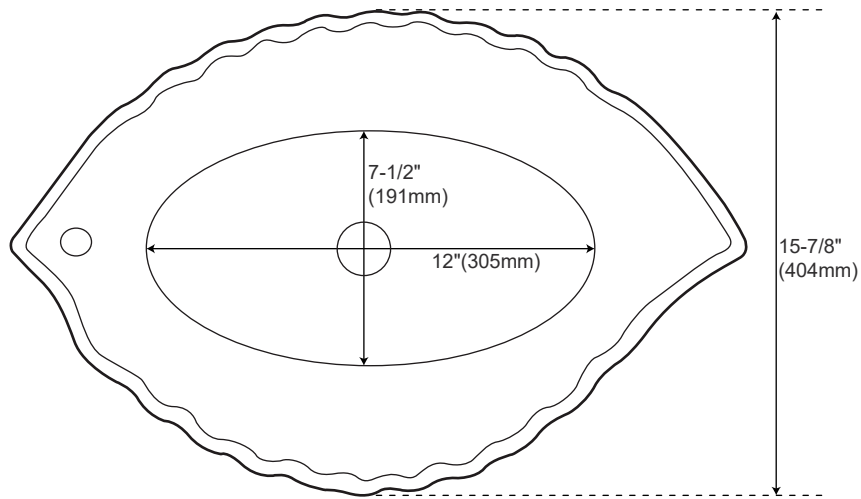

SEASHELL

PORCELAIN VESSEL SINK

SKU: 932319

FEATURES

- Shape: Irregular
- Sink Material: Porcelain
- Number of Basins: 1
- Sink Installation: Vessel
- Product Color: White
- Faucet Centers: No Faucet Hole
- Overflow Hole: Yes
- Item Weight (LBS.): 20
- Drain Included: Optional
- When Purchasing a Vessel Sink Faucet, Ensure the Height to Spout and Spout Reach Will Accommodate Your Sink.

FEATURES

- Length: 24"
- Width: 15-7/8"
- Height: 6"
- Basin Length: 12"
- Basin Width: 7-1/2"
- Fits Drain Hole Size: 1-1/2"

PRODUCT IMAGE

All dimensions and specifications are nominal and may vary. Use actual products for accuracy in critical situations.

PAGE 2

OPTIONAL POP-UP

BATHROOM DRAIN - 1-1/2"

WITHOUT OVERFLOW

FEATURES

- Material: Brass
- Fits Drain Hole Size: 1-1/2"
- Made Of Solid Brass
- Completely Finished With Plated Parts
- Fits Standard Sinks With 1-1/2" Drain Holes
- 1-1/4" Tailpiece
- Overflow Hole: No