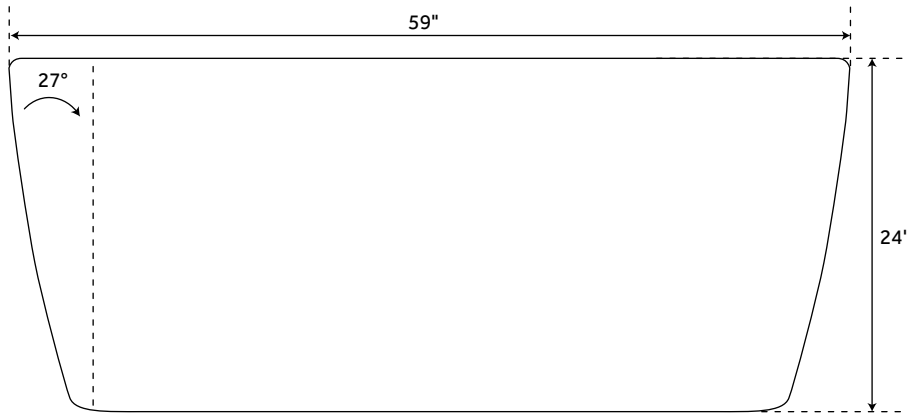

# 59" EDEN

### FEATURES

- Product Finish: Black
- Overflow Hole: Optional
- Shape: Oval
- Material: Acrylic
- Length: 59"
- Width: 32"
- Height: 24"
- Tap Deck: No
- Drain Included: Optional
- Drain Placement: Center
- Faucet Included: No
- Faucet Drillings: No Drillings
- Built-In Adjusters: Yes
- Water Capacity Without Overflow (Gallons): 57
- Water Depth Without/With Overflow: 18-1/2"/15-3/4"
- Tub Weight Uncrated (lbs): 106
- Tub Weight Crated (lbs): 216