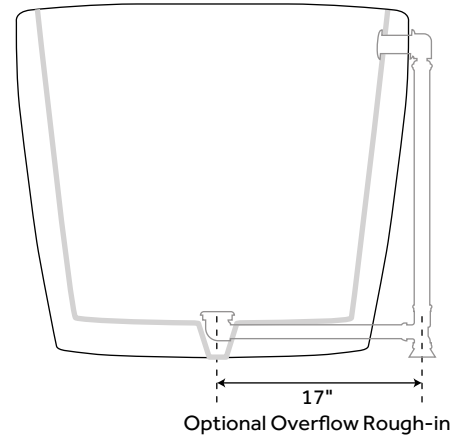

### FEATURES

- Product Finish: Black
- Overflow Hole: Optional
- Shape: Oval
- Material: Acrylic
- Length: 59"
- Width: 32"
- Height: 24"
- Tap Deck: No
- Drain Included: Optional
- Drain Placement: Center
- Faucet Included: No
- Faucet Drillings: No Drillings
- Built-In Adjusters: Yes
- Water Capacity Without Overflow (Gallons): 57
- Water Depth Without/With Overflow: 18-1/2"/15-3/4"
- Tub Weight Uncrated (lbs): 106
- Tub Weight Crated (lbs): 216

### FEATURES

- Product Finish: Black
- Overflow Hole: Optional
- Shape: Oval
- Material: Acrylic
- Length: 63"
- Width: 32"
- Height: 24"
- Tap Deck: No
- Drain Included: Optional
- Drain Placement: Center
- Faucet Included: No
- Faucet Drillings: No Drillings
- Built-In Adjusters: Yes
- Water Capacity Without Overflow (Gallons): 57
- Water Depth Without/With Overflow: 18-3/4"/16"