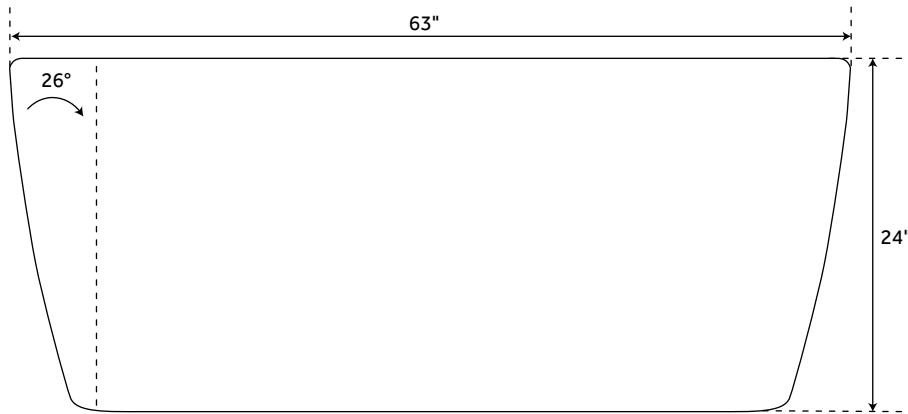

63" EDEN

BLACK ACRYLIC FREESTANDING TUB

SKU: 920424

FEATURES

- Product Finish: Black
- Overflow Hole: Optional
- Shape: Oval
- Material: Acrylic
- Length: 63"
- Width: 32"
- Height: 24"
- Tap Deck: No
- Drain Included: Optional
- Drain Placement: Center
- Faucet Included: No
- Faucet Drillings: No Drillings
- Built-In Adjusters: Yes
- Water Capacity Without Overflow (Gallons): 57
- Water Depth Without/With Overflow: 18-3/4"/16"