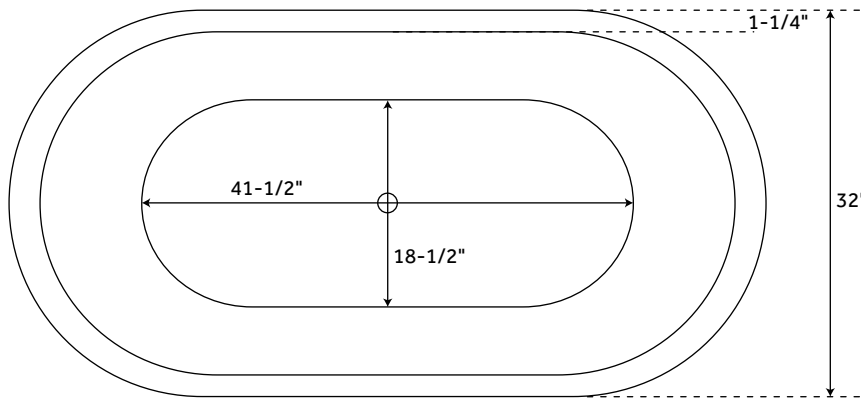

### FEATURES

- Product Finish: Black
- Overflow Hole: Optional
- Shape: Oval
- Material: Acrylic
- Length: 59"
- Width: 32"
- Height: 24"
- Tap Deck: No
- Drain Included: Optional
- Drain Placement: Center
- Faucet Included: No
- Faucet Drillings: No Drillings
- Built-In Adjusters: Yes
- Water Capacity Without Overflow (Gallons): 57
- Water Depth Without/With Overflow: 18-1/2"/15-3/4"
- Tub Weight Uncrated (lbs): 106
- Tub Weight Crated (lbs): 216

### SIGNATURE HARDWARE LIFETIME WARRANTY

See website for warranty information

All measurements are approximate. Measurements may vary +/- 1/2".

REVISED 06/04/2019

### FEATURES

- Product Finish: Black
- Overflow Hole: Optional
- Shape: Oval
- Material: Acrylic
- Length: 63"
- Width: 32"
- Height: 24"
- Tap Deck: No
- Drain Included: Optional
- Drain Placement: Center
- Faucet Included: No
- Faucet Drillings: No Drillings
- Built-In Adjusters: Yes
- Water Capacity Without Overflow (Gallons): 57
- Water Depth Without/With Overflow: 18-3/4"/16"

### FEATURES

- Product Finish: Black
- Overflow Hole: Optional
- Shape: Oval
- Material: Acrylic
- Length: 67"
- Width: 32"
- Height: 24"
- Tap Deck: No
- Drain Included: Optional
- Drain Placement: Center
- Faucet Included: No
- Faucet Drillings: No Drillings
- Built-In Adjusters: Yes
- Water Capacity Without/With Overflow (Gallons): 71/60
- Water Depth Without/With Overflow: 18-3/4"/16"
- Tub Weight Uncrated (lbs): 122
- Tub Weight Crated (lbs): 232