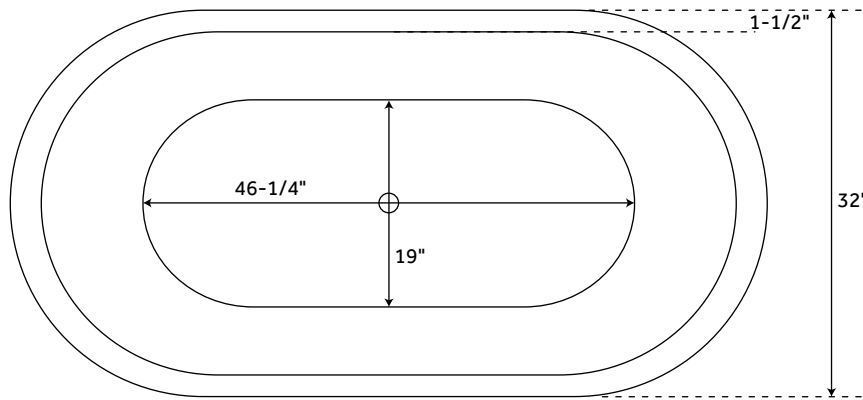

### FEATURES

- Product Finish: Black
- Overflow Hole: Optional
- Shape: Oval
- Material: Acrylic
- Length: 63"
- Width: 32"
- Height: 24"
- Tap Deck: No
- Drain Included: Optional
- Drain Placement: Center
- Faucet Included: No
- Faucet Drillings: No Drillings
- Built-In Adjusters: Yes
- Water Capacity Without Overflow (Gallons): 57
- Water Depth Without/With Overflow: 18-3/4"/16"

### SIGNATURE HARDWARE LIFETIME WARRANTY

See website for warranty information

All measurements are approximate. Measurements may vary +/- 1/2".

REVISED 06/04/2019

### FEATURES

- Product Finish: Black
- Overflow Hole: Optional
- Shape: Oval
- Material: Acrylic
- Length: 67"
- Width: 32"
- Height: 24"
- Tap Deck: No
- Drain Included: Optional
- Drain Placement: Center
- Faucet Included: No
- Faucet Drillings: No Drillings
- Built-In Adjusters: Yes
- Water Capacity Without/With Overflow (Gallons): 71/60
- Water Depth Without/With Overflow: 18-3/4"/16"
- Tub Weight Uncrated (lbs): 122
- Tub Weight Crated (lbs): 232