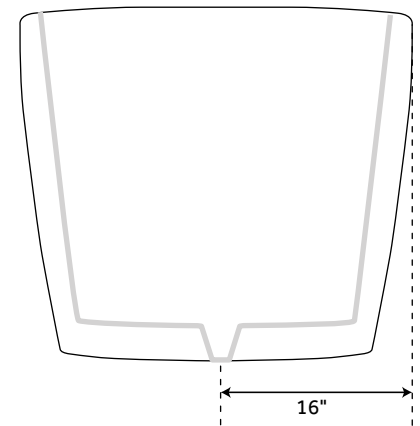

### FEATURES

- Product Finish: Black
- Overflow Hole: Optional
- Shape: Oval
- Material: Acrylic
- Length: 59"
- Width: 32"
- Height: 24"
- Tap Deck: No
- Drain Included: Optional
- Drain Placement: Center
- Faucet Included: No
- Faucet Drillings: No Drillings
- Built-In Adjusters: Yes
- Water Capacity Without Overflow (Gallons): 57
- Water Depth Without/With Overflow: 18-1/2"/15-3/4"
- Tub Weight Uncrated (lbs): 106
- Tub Weight Crated (lbs): 216

### FEATURES

- Product Finish: Black
- Overflow Hole: Optional
- Shape: Oval
- Material: Acrylic
- Length: 63"
- Width: 32"
- Height: 24"
- Tap Deck: No
- Drain Included: Optional
- Drain Placement: Center
- Faucet Included: No
- Faucet Drillings: No Drillings
- Built-In Adjusters: Yes
- Water Capacity Without Overflow (Gallons): 57
- Water Depth Without/With Overflow: 18-3/4"/16"

### FEATURES

- Product Finish: Black
- Overflow Hole: Optional
- Shape: Oval
- Material: Acrylic
- Length: 67"
- Width: 32"
- Height: 24"
- Tap Deck: No
- Drain Included: Optional
- Drain Placement: Center
- Faucet Included: No
- Faucet Drillings: No Drillings
- Built-In Adjusters: Yes
- Water Capacity Without/With Overflow (Gallons): 71/60
- Water Depth Without/With Overflow: 18-3/4"/16"
- Tub Weight Uncrated (lbs): 122
- Tub Weight Crated (lbs): 232