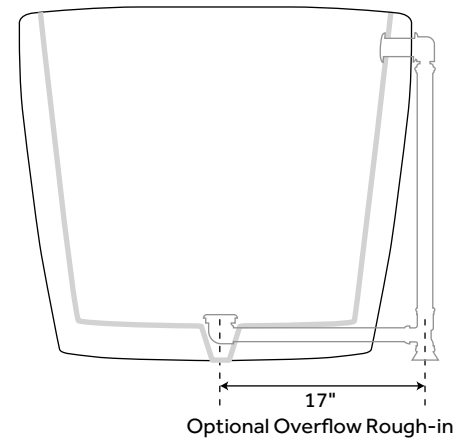

### FEATURES

- Product Finish: Black
- Overflow Hole: Optional
- Shape: Oval
- Material: Acrylic
- Length: 63"
- Width: 32"
- Height: 24"
- Tap Deck: No
- Drain Included: Optional
- Drain Placement: Center
- Faucet Included: No
- Faucet Drillings: No Drillings
- Built-In Adjusters: Yes
- Water Capacity Without Overflow (Gallons): 57
- Water Depth Without/With Overflow: 18-3/4"/16"

### FEATURES

- Product Finish: Black
- Overflow Hole: Optional
- Shape: Oval
- Material: Acrylic
- Length: 67"
- Width: 32"
- Height: 24"
- Tap Deck: No
- Drain Included: Optional
- Drain Placement: Center
- Faucet Included: No
- Faucet Drillings: No Drillings
- Built-In Adjusters: Yes
- Water Capacity Without/With Overflow (Gallons): 71/60
- Water Depth Without/With Overflow: 18-3/4"/16"
- Tub Weight Uncrated (lbs): 122
- Tub Weight Crated (lbs): 232