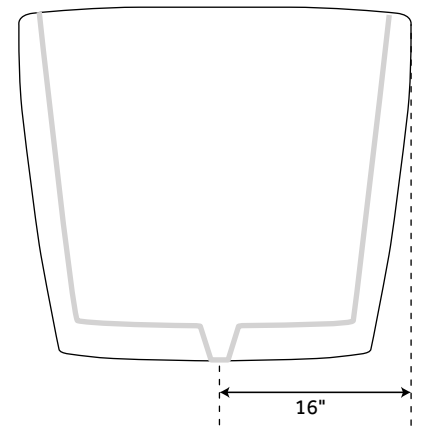

# 59" EDEN

### FEATURES

- Product Finish: Black
- Overflow Hole: Optional
- Shape: Oval
- Material: Acrylic
- Length: 59"
- Width: 32"
- Height: 24"
- Tap Deck: No
- Drain Included: Optional
- Drain Placement: Center
- Faucet Included: No
- Faucet Drillings: No Drillings
- Built-In Adjusters: Yes
- Water Capacity Without Overflow (Gallons): 57
- Water Depth Without/With Overflow: 18-1/2"/15-3/4"
- Tub Weight Uncrated (lbs): 106
- Tub Weight Crated (lbs): 216

### FEATURES

- Product Finish: Black
- Overflow Hole: Optional
- Shape: Oval
- Material: Acrylic
- Length: 63"
- Width: 32"
- Height: 24"
- Tap Deck: No
- Drain Included: Optional
- Drain Placement: Center
- Faucet Included: No
- Faucet Drillings: No Drillings
- Built-In Adjusters: Yes
- Water Capacity Without Overflow (Gallons): 57
- Water Depth Without/With Overflow: 18-3/4"/16"

### FEATURES

- Product Finish: Black
- Overflow Hole: Optional
- Shape: Oval
- Material: Acrylic
- Length: 67"
- Width: 32"
- Height: 24"
- Tap Deck: No
- Drain Included: Optional
- Drain Placement: Center
- Faucet Included: No
- Faucet Drillings: No Drillings
- Built-In Adjusters: Yes
- Water Capacity Without/With Overflow (Gallons): 71/60
- Water Depth Without/With Overflow: 18-3/4"/16"
- Tub Weight Uncrated (lbs): 122
- Tub Weight Crated (lbs): 232