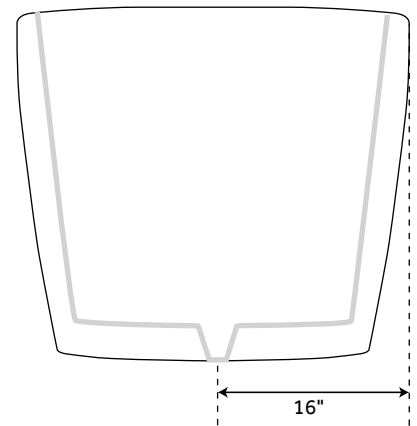

### FEATURES

- Product Finish: Black
- Overflow Hole: Optional
- Shape: Oval
- Material: Acrylic
- Length: 59"
- Width: 32"
- Height: 24"
- Tap Deck: No
- Drain Included: Optional
- Drain Placement: Center
- Faucet Included: No
- Faucet Drillings: No Drillings
- Built-In Adjusters: Yes
- Water Capacity Without Overflow (Gallons): 57
- Water Depth Without/With Overflow: 18-1/2"/15-3/4"
- Tub Weight Uncrated (lbs): 106
- Tub Weight Crated (lbs): 216

### FEATURES

- Product Finish: Black
- Overflow Hole: Optional
- Shape: Oval
- Material: Acrylic
- Length: 63"
- Width: 32"
- Height: 24"
- Tap Deck: No
- Drain Included: Optional
- Drain Placement: Center
- Faucet Included: No
- Faucet Drillings: No Drillings
- Built-In Adjusters: Yes
- Water Capacity Without Overflow (Gallons): 57
- Water Depth Without/With Overflow: 18-3/4"/16"

### FEATURES

- Product Finish: Black
- Overflow Hole: Optional
- Shape: Oval
- Material: Acrylic
- Length: 67"
- Width: 32"
- Height: 24"
- Tap Deck: No
- Drain Included: Optional
- Drain Placement: Center
- Faucet Included: No
- Faucet Drillings: No Drillings
- Built-In Adjusters: Yes
- Water Capacity Without/With Overflow (Gallons): 71/60
- Water Depth Without/With Overflow: 18-3/4"/16"
- Tub Weight Uncrated (lbs): 122
- Tub Weight Crated (lbs): 232