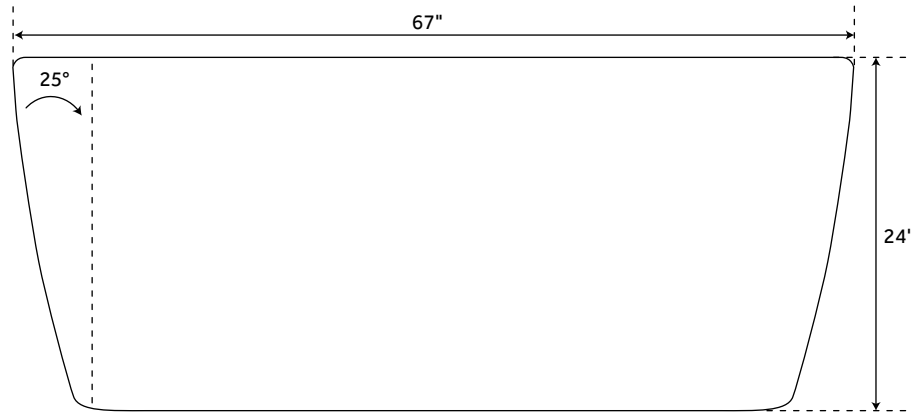

67" EDEN

BLACK ACRYLIC FREESTANDING TUB

SKU: 920424

FEATURES

- Product Finish: Black
- Overflow Hole: Optional
- Shape: Oval
- Material: Acrylic
- Length: 67"
- Width: 32"
- Height: 24"
- Tap Deck: No
- Drain Included: Optional
- Drain Placement: Center
- Faucet Included: No
- Faucet Drillings: No Drillings
- Built-In Adjusters: Yes
- Water Capacity Without/With Overflow (Gallons): 71/60
- Water Depth Without/With Overflow: 18-3/4"/16"
- Tub Weight Uncrated (lbs): 122
- Tub Weight Crated (lbs): 232