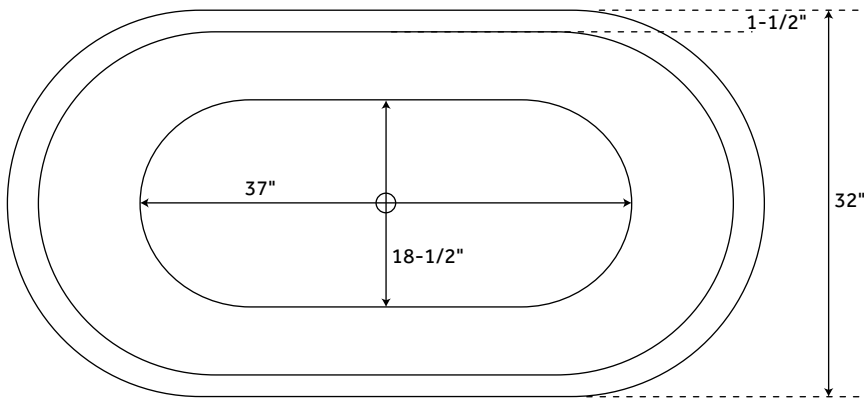

# 59" EDEN

### FEATURES

- Product Finish: Black
- Overflow Hole: Optional
- Shape: Oval
- Material: Acrylic
- Length: 59"
- Width: 32"
- Height: 24"
- Tap Deck: No
- Drain Included: Optional
- Drain Placement: Center
- Faucet Included: No
- Faucet Drillings: No Drillings
- Built-In Adjusters: Yes
- Water Capacity Without Overflow (Gallons): 57
- Water Depth Without/With Overflow: 18-1/2"/15-3/4"
- Tub Weight Uncrated (lbs): 106
- Tub Weight Crated (lbs): 216

### FEATURES

- Product Finish: Black
- Overflow Hole: Optional
- Shape: Oval
- Material: Acrylic
- Length: 63"
- Width: 32"
- Height: 24"
- Tap Deck: No
- Drain Included: Optional
- Drain Placement: Center
- Faucet Included: No
- Faucet Drillings: No Drillings
- Built-In Adjusters: Yes
- Water Capacity Without Overflow (Gallons): 57
- Water Depth Without/With Overflow: 18-3/4"/16"

### FEATURES

- Product Finish: Black
- Overflow Hole: Optional
- Shape: Oval
- Material: Acrylic
- Length: 67"
- Width: 32"
- Height: 24"
- Tap Deck: No
- Drain Included: Optional
- Drain Placement: Center
- Faucet Included: No
- Faucet Drillings: No Drillings
- Built-In Adjusters: Yes
- Water Capacity Without/With Overflow (Gallons): 71/60
- Water Depth Without/With Overflow: 18-3/4"/16"
- Tub Weight Uncrated (lbs): 122
- Tub Weight Crated (lbs): 232