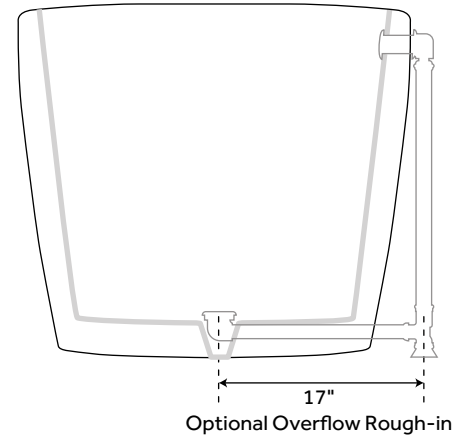

### FEATURES

- Product Finish: Black
- Overflow Hole: Optional
- Shape: Oval
- Material: Acrylic
- Length: 59"
- Width: 32"
- Height: 24"
- Tap Deck: No
- Drain Included: Optional
- Drain Placement: Center
- Faucet Included: No
- Faucet Drillings: No Drillings
- Built-In Adjusters: Yes
- Water Capacity Without Overflow (Gallons): 57
- Water Depth Without/With Overflow: 18-1/2"/15-3/4"
- Tub Weight Uncrated (lbs): 106
- Tub Weight Crated (lbs): 216

### FEATURES

- Product Finish: Black
- Overflow Hole: Optional
- Shape: Oval
- Material: Acrylic
- Length: 63"
- Width: 32"
- Height: 24"
- Tap Deck: No
- Drain Included: Optional
- Drain Placement: Center
- Faucet Included: No
- Faucet Drillings: No Drillings
- Built-In Adjusters: Yes
- Water Capacity Without Overflow (Gallons): 57
- Water Depth Without/With Overflow: 18-3/4"/16"

### FEATURES

- Product Finish: Black
- Overflow Hole: Optional
- Shape: Oval
- Material: Acrylic
- Length: 67"
- Width: 32"
- Height: 24"
- Tap Deck: No
- Drain Included: Optional
- Drain Placement: Center
- Faucet Included: No
- Faucet Drillings: No Drillings
- Built-In Adjusters: Yes
- Water Capacity Without/With Overflow (Gallons): 71/60
- Water Depth Without/With Overflow: 18-3/4"/16"
- Tub Weight Uncrated (lbs): 122
- Tub Weight Crated (lbs): 232