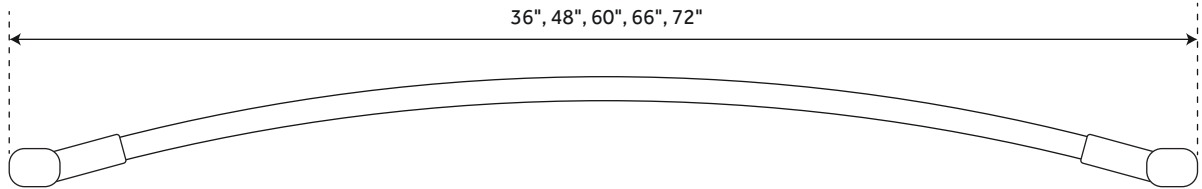

CURTAIN ROD

CURVED SHOWER CURTAIN ROD

SKU: 911700

SIGNATURE HARDWARE
LIFETIME WARRANTY
See website for warranty information

All measurements are approximate. Measurements may vary +/- 1/2".

REVISED 11/19/2018