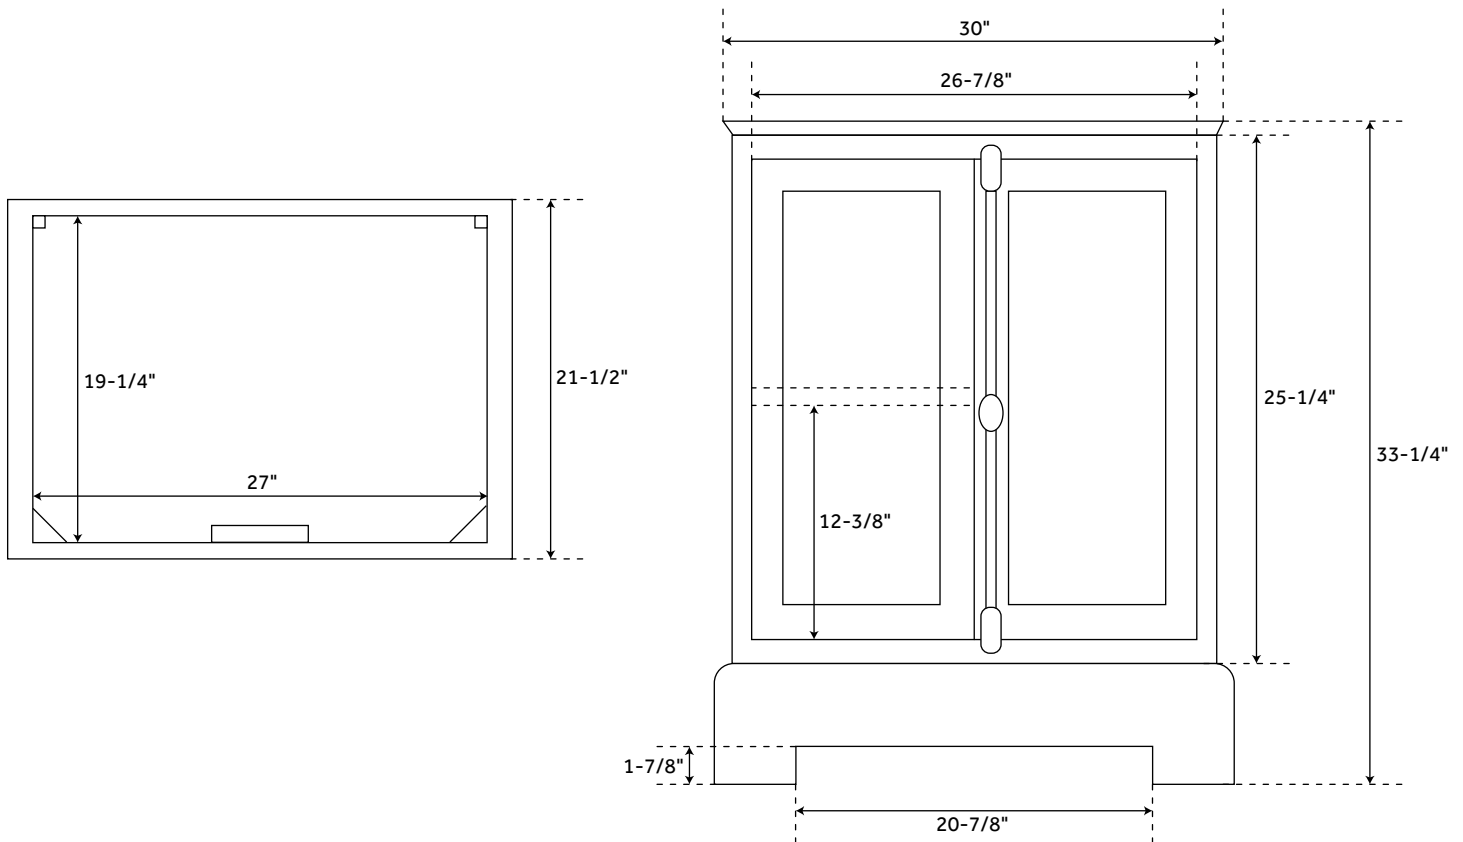

30" CHELLES

VANITY CABINET

SKU: 428550, 428551

FEATURES

Material: Wood
Installation Type: Freestanding
Number of Basins: 1
Number of Doors: 2
Features: Matching Mirror
Width: 30"
Depth: 21-1/2"
Height: 33-1/4"
Assembly Required: No
Dovetail Drawers: Yes
Hardware Finish: Oil Rubbed Bronze
Faucet Included: No
Vanity Top Included: Optional
Vanity Top Depth: 22"
Vanity Top Width: 31"
Mirror Included: Optional