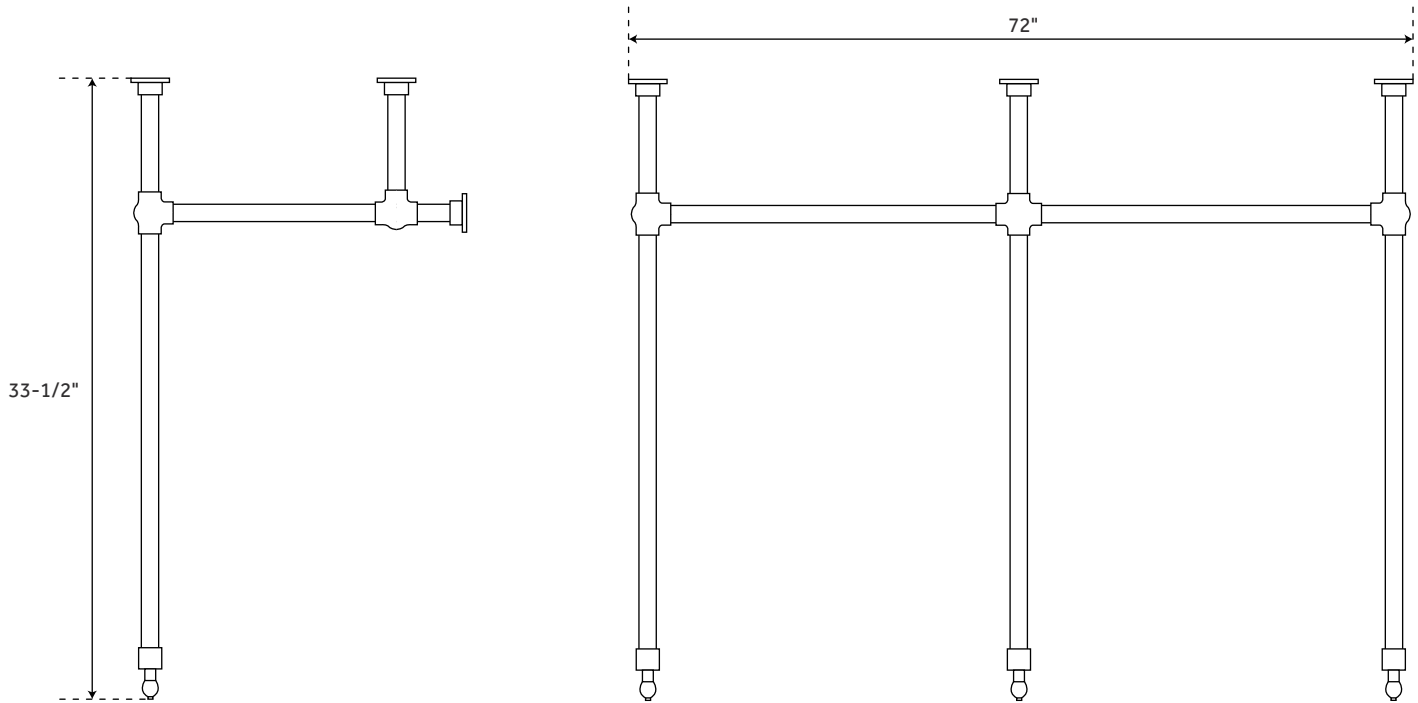

COMPLETE

DOUBLE CONSOLE STAND - 72" FRONT SUPPORT

SKU: 912958

FEATURES

Length: 72"

Height: 33-1/2"

Stand Material: Brass

1" OD brass tubing

Stand comes with side support rods, three support legs and 72" L front support rod. Front support rod can be custom cut on site to fit your vanity top dimensions.

Top and sink not included.

SIGNATURE HARDWARE LIFETIME WARRANTY