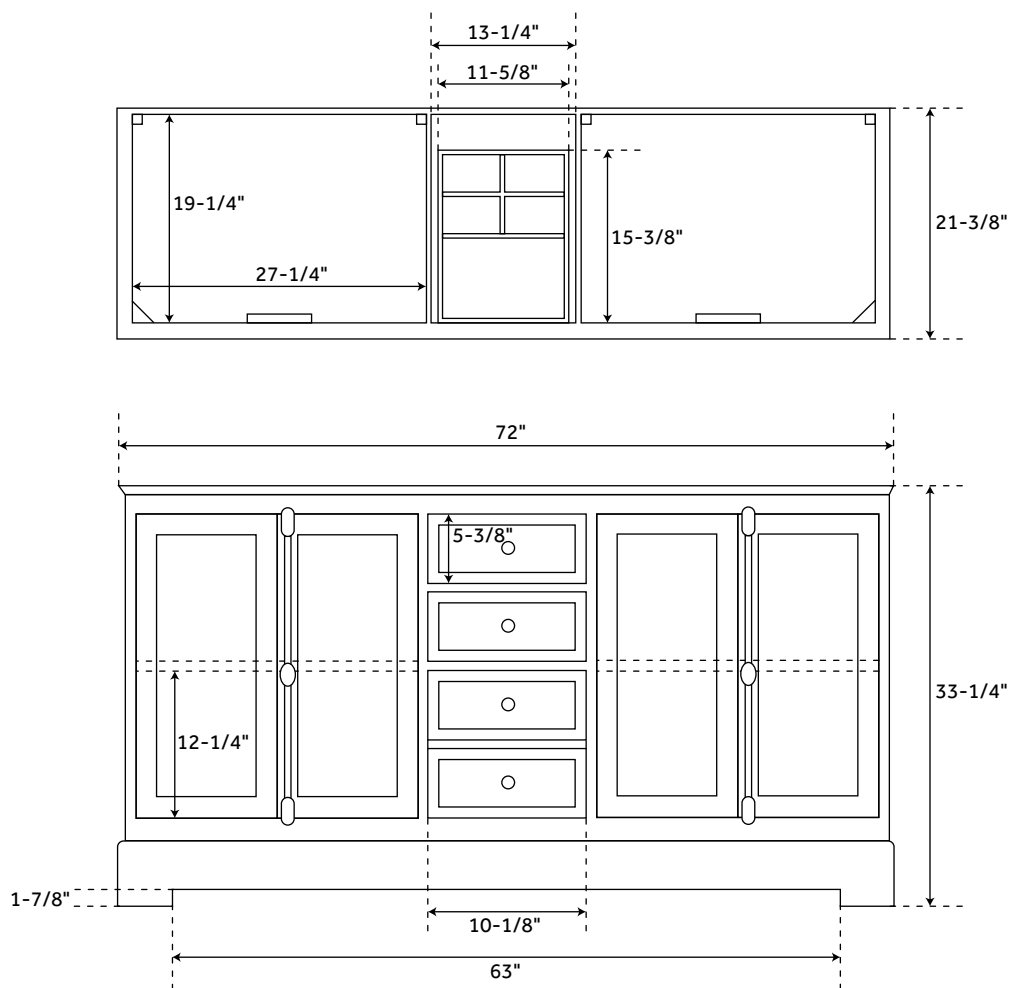

72" CHELLES

DOUBLE VANITY CABINET

SKU: 428554, 428555

FEATURES

- Material: Wood
- Installation Type: Freestanding
- Number of Basins: 2
- Number of Doors: 4
- Number of Drawers: 3
- Features: Matching Mirror
- Width: 72"
- Depth: 21-3/8"
- Height: 33-1/4"
- Assembly Required: No
- Dovetail Drawers: Yes
- Hardware Finish: Oil Rubbed Bronze
- Faucet Included: No
- Vanity Top Included: Optional
- Vanity Top Depth: 22"
- Vanity Top Width: 73"
- Mirror Included: Optional