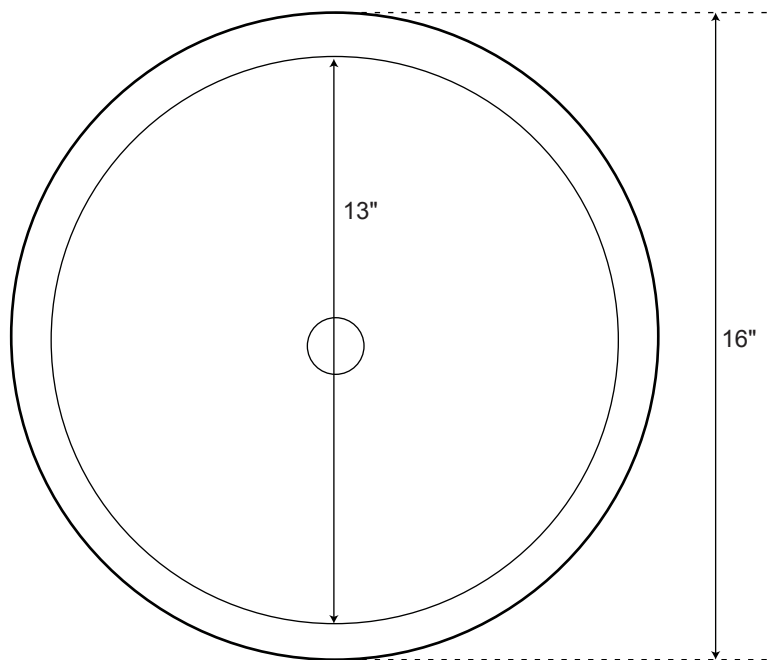

SPECIFICATIONS

Overall Dimensions	14" L (front to back) x 6" H
Interior Dimensions	11" L (front to back)
Water Depth	N/A
Drain Hole	1-1/2"
Faucet Deck	N/A
Faucet Configurations	N/A

14" Lenora

Double-Wall Vessel Sink

All measurements are approximate.

Top

Front

SPECIFICATIONS

Overall Dimensions	16" L (front to back) x 6" H
Interior Dimensions	13" L (front to back)
Water Depth	N/A
Drain Hole	1-1/2"
Faucet Deck	N/A
Faucet Configurations	N/A

16" Lenora

Double-Wall Vessel Sink

All measurements are approximate.

Top

Front

SPECIFICATIONS

Overall Dimensions	18" L (front to back) x 7" H
Interior Dimensions	15" L (front to back)
Water Depth	N/A
Drain Hole	1-1/2"
Faucet Deck	N/A
Faucet Configurations	N/A

18" Lenora

Double-Wall Vessel Sink

All measurements are approximate.

Top

Front