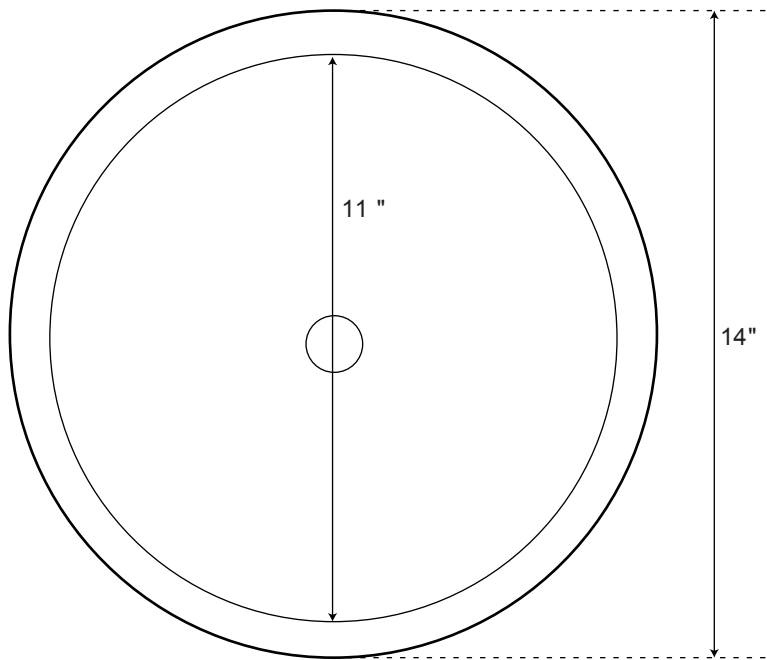

SPECIFICATIONS

Overall Dimensions	14" L (front to back) x 6" H
Interior Dimensions	11" L (front to back)
Water Depth	N/A
Drain Hole	1-1/2"
Faucet Deck	N/A
Faucet Configurations	N/A

14" Lenora

Double-Wall Vessel Sink

All measurements are approximate.

Top

Front

SPECIFICATIONS

Overall Dimensions	16" L (front to back) x 6" H
Interior Dimensions	13" L (front to back)
Water Depth	N/A
Drain Hole	1-1/2"
Faucet Deck	N/A
Faucet Configurations	N/A

16" Lenora

Double-Wall Vessel Sink

All measurements are approximate.

Top

Front

SPECIFICATIONS

Overall Dimensions	18" L (front to back) x 7" H
Interior Dimensions	15" L (front to back)
Water Depth	N/A
Drain Hole	1-1/2"
Faucet Deck	N/A
Faucet Configurations	N/A

18" Lenora

Double-Wall Vessel Sink

All measurements are approximate.

Top

Front