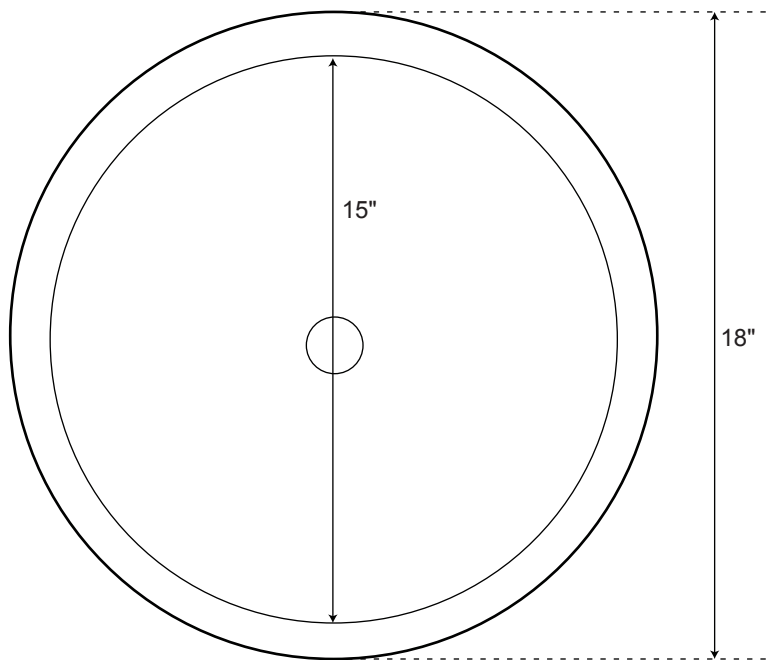

SPECIFICATIONS

Overall Dimensions	14" L (front to back) x 6" H
Interior Dimensions	11" L (front to back)
Water Depth	N/A
Drain Hole	1-1/2"
Faucet Deck	N/A
Faucet Configurations	N/A

14" Lenora

Double-Wall Vessel Sink

All measurements are approximate.

Top

Front

SPECIFICATIONS

Overall Dimensions	16" L (front to back) x 6" H
Interior Dimensions	13" L (front to back)
Water Depth	N/A
Drain Hole	1-1/2"
Faucet Deck	N/A
Faucet Configurations	N/A

16" Lenora

Double-Wall Vessel Sink

All measurements are approximate.

Top

Front

SPECIFICATIONS

Overall Dimensions	18" L (front to back) x 7" H
Interior Dimensions	15" L (front to back)
Water Depth	N/A
Drain Hole	1-1/2"
Faucet Deck	N/A
Faucet Configurations	N/A

18" Lenora

Double-Wall Vessel Sink

All measurements are approximate.

Top

Front